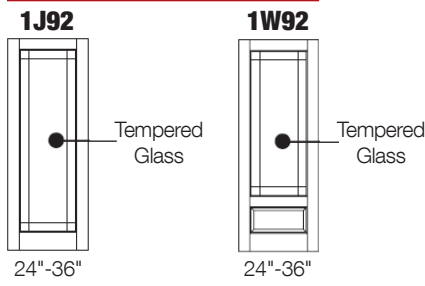

Aluminum Grill French Doors -Prairie

Glass Groups

GROUP 1	Clear / Glue Chip / Morocco
GROUP 2	Chinchilla / Clear Mirror / Kasumi / Screen / Waterfalls
GROUP 3	Konfetti / Satin White / Clear Oceanic
GROUP 4	Clear Bevelled / Glue Chip Bevelled
GROUP 5	Satin White Bevelled

Grill Codes

COLOURS OF GRILLS	CODE
Gold	0
Chrome	1
Flat Silver	2
Venetian Bronze	5
Stainless	9

80"H SINGLE DOORS -PRIMED MDF

*Custom Width 14" - 42" or Custom Height not listed below = X 1.25

MODEL	Glass Group 1	Glass Group 2	Glass Group 3	Glass Group 4	Glass Group 5
1J92 / 1W92					
24" / 26"	$1,375	$1,494	$1,574	$1,775	$2,015
28" / 30" / 32"	$1,423	$1,542	$1,622	$1,823	$2,064
34" / 36"	$1,506	$1,627	$1,708	$1,907	$2,147

SINGLE UPGRADE UPCHARGES

SPECIES ADDER	Clear/Knotty Pine	+705
	Oak	+705
	Maple/Birch	+705
CUSTOM SIZES	Cut Down Max 2" (Off either 80/84/96")	+30
	84" Primed	+125
	84" Other Species	+200
	96" Primed	+300
	96" Other Species	+375
1-3/4" OPTIONS	Primed	+240
	Clear/Knotty/Oak/Maple/Birch	+480
MACHINE	3 Hinges & Lock 1-3/8"	+17
	3 Hinges & Lock 1-3/4"	+65