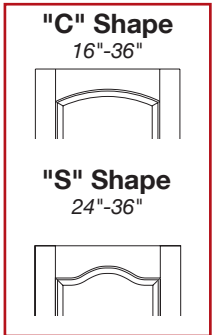

Glass Groups

- **NOT available in models starting with 8*
- ***Only available on 3020 / 302E / 303E / 8020 / 802E / 803E*
- *No mirrors on 3020 / 302E / 303E / 8020 / 802E / 803E*

GROUP 1	Clear
GROUP 2	Clear Mirror 1 Side / Glue Chip / *Martele / Morocco / Bronze Morocco / Screen
GROUP 3	Chinchilla / Chinchilla Bronze / *Delta Clear / Kasumi / Konfetti / Linea / Oceanic / Satin White / **White Laminated
GROUP 4	Clear Mirror 2 Sides / **Cobra / *Delta White Etched / **Karma Clear / **Karma Obscure / **Waterfalls / **Magma
GROUP 5	Clear Bevelled / Clear Mirror Bevelled 1 Side / Glue Chip Bevelled / *Satin White Bevelled