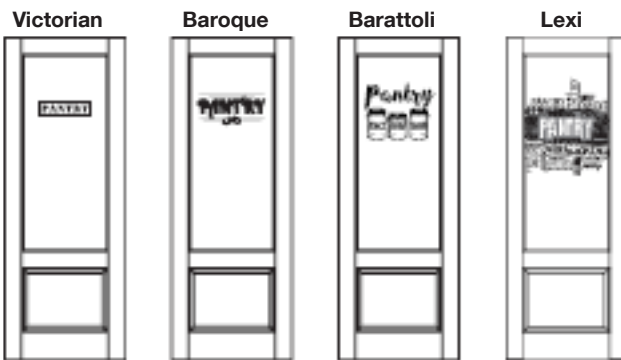

Styles

PANTRY