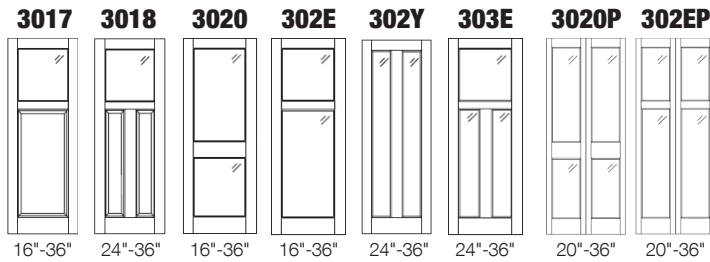

2 & 3 Lite Special Order French Interior Doors

Colonial (Ovolo) Moulding

Models 3017, 3018, 8017, 8018 are single glass panel only.