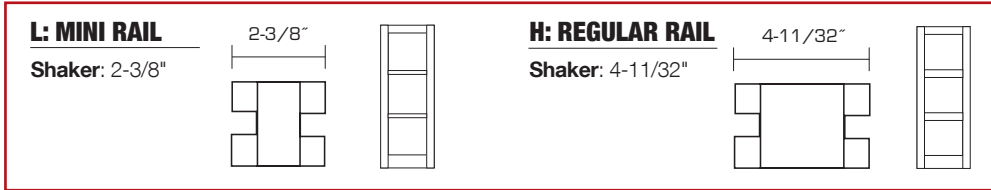

Flat Panel Doors -SHAKER

Rail Types

Panel Type

80\"/>

*Custom Width 14" - 42" or Custom Height not listed below = X 1.25

MODEL

7910 / 7920 / 792A / 7923 / 792E		
16" / 18"		$524
20" / 22" / 24" / 26"		$534
28" / 30" / 32"		$568
34" / 36"		$606

SINGLE UPGRADE UPCHARGES

SPECIES ADDER	Clear/Knotty Pine	+780
	Oak	+780
	Maple/Birch	+780
CUSTOM SIZES	Cut Down Max 2" (Off either 80/84/96")	+30
	84" Primed	+125
	84" Other Species	+200
	96" Primed	+300
	96" Other Species	+375
1-3/4" OPTIONS	Primed	+240
	Clear/Knotty/Oak/Maple/Birch	+480
MACHINE	3 Hinges & Lock 1-3/8"	+17
	3 Hinges & Lock 1-3/4"	+65

80\"/>

*Custom Width 14" - 42" or Custom Height not listed below = X 1.25

MODEL

7910P		
20" / 22" / 24" / 26"		$883
28" / 30"		$944
32" / 34" / 36"		$1,006

7920P / 792AP / 7923P / 792EP		
20" / 22" / 24" / 26"		$837
28" / 30"		$899
32" / 34" / 36"		$960

BIFOLD UPGRADE UPCHARGES

SPECIES ADDER	Clear/Knotty Pine	+700
	Oak	+700
	Maple/Birch	+700
CUSTOM SIZES	Cut Down Max 2" (Off either 80/84/96")	+60
	84" Primed	+250
	84" Other Species	+375
	96" Primed	+600
	96" Other Species	+750