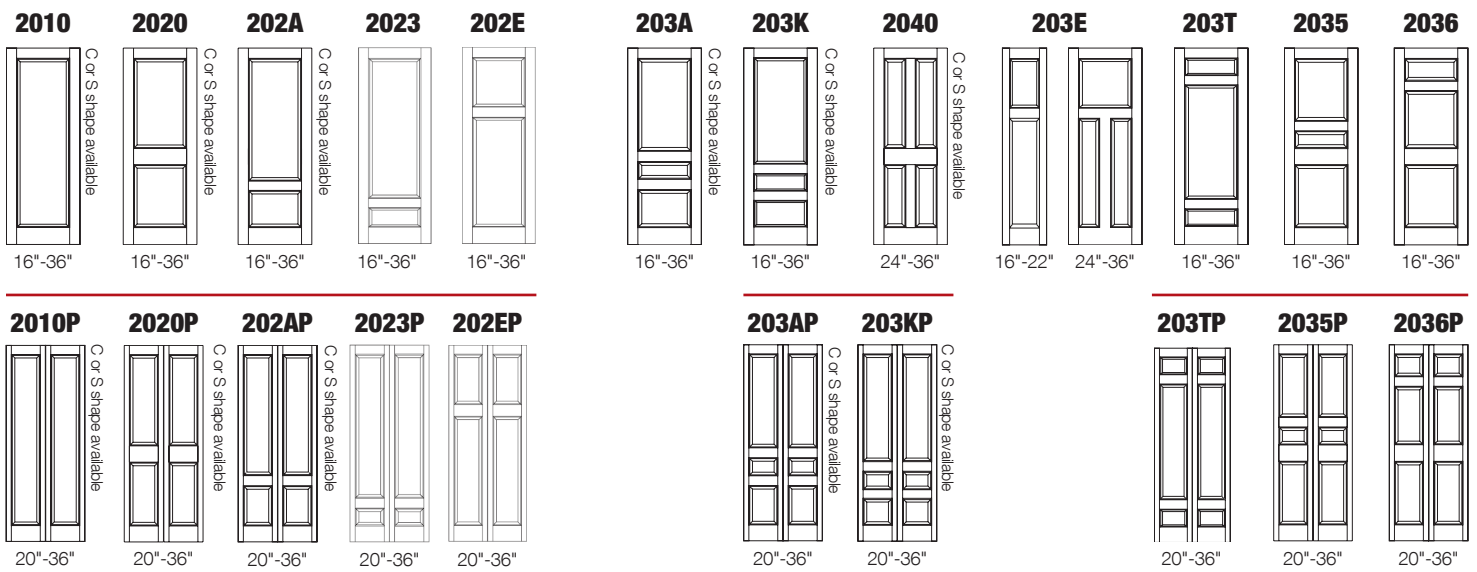

Raised Panel Doors -OVOLO

80" H SINGLE DOORS -PRIMED MDF

*Custom Width 14" - 42" or Custom Height not listed below = X 1.25

MODEL

2010 / 2020 / 202A / 2023 / 202E		203A / 203E / 203K / 203T / 2035 / 2036 / 2040	
16" / 18"	$584		$620
20" / 22" / 24" / 26"	$595		$632
28" / 30" / 32"	$636		$675
34" / 36"	$679		$721

For C & S Style Doors add $175 Upcharge. S Style Tops are 24" & above only

SINGLE UPGRADE UPCHARGES

SPECIES ADDER	Clear/Knotty Pine	+865
	Oak	+865
	Maple/Birch	+865
CUSTOM SIZES	Cut Down Max 2" (Off either 80/84/96")	+30
	84" Primed	+125
	84" Other Species	+200
	96" Primed	+300
	96" Other Species	+375
1-3/4" OPTIONS	Primed	+240
	Clear/Knotty/Oak/Maple/Birch	+480
MACHINE	3 Hinges & Lock 1-3/8"	+17
	3 Hinges & Lock 1-3/4"	+65

80" H BI-FOLD DOORS -PRIMED MDF

*Custom Width 14" - 42" or Custom Height not listed below = X 1.25

MODEL

2020P / 202AP / 2023P / 202EP		2010P / 203AP / 203KP / 203TP / 2035P / 2036P	
20" / 22" / 24" / 26"	$874		$923
28" / 30"	$939		$987
32" / 34" / 36"	$1,001		$1,049

For C & S Style Doors add $350 Upcharge. S Style Tops are 24" & above only

BIFOLD UPGRADE UPCHARGES

SPECIES ADDER	Clear/Knotty Pine	+730
	Oak	+730
	Maple/Birch	+730
CUSTOM SIZES	Cut Down Max 2" (Off either 80/84/96")	+60
	84" Primed	+250
	84" Other Species	+375
	96" Primed	+600
	96" Other Species	+750