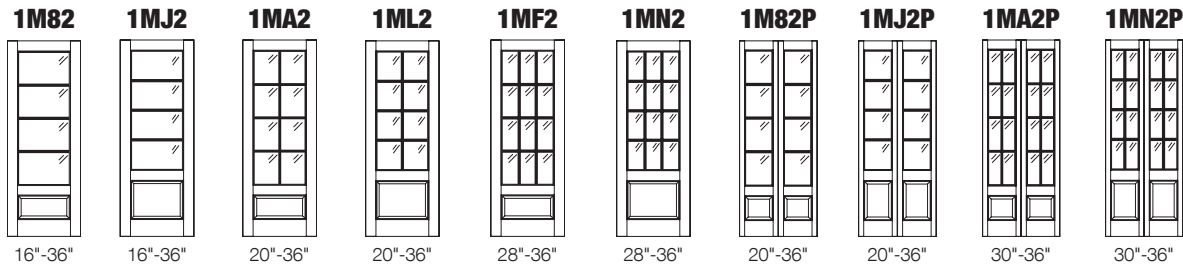

Aluminum Grill French Doors -Loft Series OVOLO Moulding

•40mm Grill

*All doors higher than 84" will automatically have a bottom panel for Loft Series

Glass Groups

GROUP 1	Clear / Glue Chip / Mertele / Morocco
GROUP 2	Bronze Morocco / Chinchilla / Kasumi / Screen / Waterfalls
GROUP 3	Clear Mirror 2 Sides / Delta Clear / Konfetti / Satin White / Clear Oceanic
GROUP 4	Delta White Etched / Glue Chip Bevelled / Clear Bevelled
GROUP 5	Clear Mirror Bevelled 1 Side / Satin White Bevelled / Mirror + Mirror Bevelled

Grill Codes

COLOURS OF GRILLS	CODE	Loft
Flat Silver	2	1L62
Stainless	9	1I69

80"H SINGLE DOORS -PRIMED MDF

*Custom Width 14" - 42" or Custom Height not listed below = X 1.25

MODEL	Glass Group 1	Glass Group 2	Glass Group 3	Glass Group 4	Glass Group 5
1M82 / 1MJ2 / 1MA2 / 1ML2 / 1MF2 / 1MN2					
16" / 18"	$1,403	$1,522	$1,602	$1,804	$2,044
20" / 22" / 24" / 26"	$1,414	$1,535	$1,615	$1,814	$2,055
28" / 30" / 32"	$1,462	$1,583	$1,663	$1,862	$2,103
34" / 36"	$1,547	$1,667	$1,747	$1,948	$2,188

SINGLE UPGRADE UPCHARGES

SPECIES ADDER	Clear/Knotty Pine	+705
	Oak	+705
	Maple/Birch	+705
CUSTOM SIZES	Cut Down Max 2" (Off either 80/84/96")	+30
	84" Primed	+125
	84" Other Species	+200
	96" Primed	+300
	96" Other Species	+375
1-3/4" OPTIONS	Primed	+240
	Clear/Knotty/Oak/Maple/Birch	+480
MACHINE	3 Hinges & Lock 1-3/8"	+17
	3 Hinges & Lock 1-3/4"	+65

80"H BI-FOLD DOORS -PRIMED MDF

*Custom Width 14" - 42" or Custom Height not listed below = X 1.25

MODEL	Glass Group 1	Glass Group 2	Glass Group 3	Glass Group 4	Glass Group 5
1M82P / 1MJ2P / 1MA2P / 1MN2P					
20" / 22" / 24" / 26" (1L42P Only)	$2,211	$2,332	$2,512	$2,692	$2,813
28" / 30" (1L42P Only)	$2,284	$2,403	$2,583	$2,765	$2,884
32" / 34" / 36"	$2,355	$2,476	$2,656	$2,836	$2,957

BIFOLD UPGRADE UPCHARGES

SPECIES ADDER	Clear Pine	+450
	Oak	+450
	Maple/Birch	+450
CUSTOM SIZES	Cut Down Max 2" (Off either 80/84/96")	+60
	84" Primed	+250
	84" Other Species	+375
	96" Primed	+600
	96" Other Species	+750