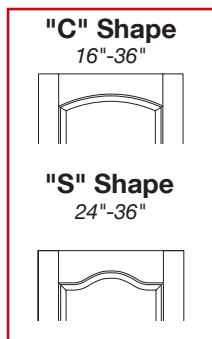

12 Lite French Interior Doors -OVOLO Moulding

Glass Groups

GROUP 1	Clear
GROUP 2	Clear Mirror 1 Side / Glue Chip / Martele / Morocco / Bronze Morocco / Screen
GROUP 3	Chinchilla / Chinchilla Bronze / Delta Clear / Kasumi / Konfetti / Linea / Oceanic / Satin White
GROUP 4	Delta White Etched / Waterfalls
GROUP 5	Clear Bevelled / Clear Mirror Bevelled 1 Side / Glue Chip Bevelled / Satin White Bevelled

80"H SINGLE DOORS -PRIMED MDF

*Custom Width 14" - 42" or Custom Height not listed below = X 1.25

MODEL	Glass Group 1	Glass Group 2	Glass Group 3	Glass Group 4	Glass Group 5
3120 / 312A					
28" / 30" / 32"	$844	$892	$1,092	$1,293	$1,741
34" / 36"	$860	$910	$1,129	$1,309	$1,757

For C & S Style Doors add $175 Upcharge

S Style Tops are 24" & above only

SINGLE UPGRADE UPCHARGES

SPECIES ADDER	Clear/Knotty Pine	+480
	Oak	+480
	Maple/Birch	+480
CUSTOM SIZES	Cut Down Max 2" (Off either 80/84/96")	+30
	84" Primed	+125
	84" Other Species	+200
	96" Primed	+300
	96" Other Species	+375
1-3/4" OPTIONS	Primed	+240
	Clear/Knotty/Oak/Maple/Birch	+480
MACHINE	3 Hinges & Lock 1-3/8"	+17
	3 Hinges & Lock 1-3/4"	+65