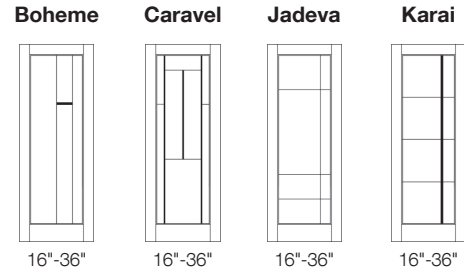

ROYAL SERIES

LINO SERIES

FIESTA SERIES

Glass Groups

*Royal and Royal Bevelled models are not available from 16" to 18".

GROUP 1	Mambo / *Royal (Not Bevelled)
GROUP 2	Beatrice / Bolero / Estelle / Flamenco
GROUP 3	Atrix / Cha Cha / Cumbia / Matheus / Boheme / *Royal Bevelled / Rumba / Salsa / Jadeva
GROUP 4	Caravel / Karai