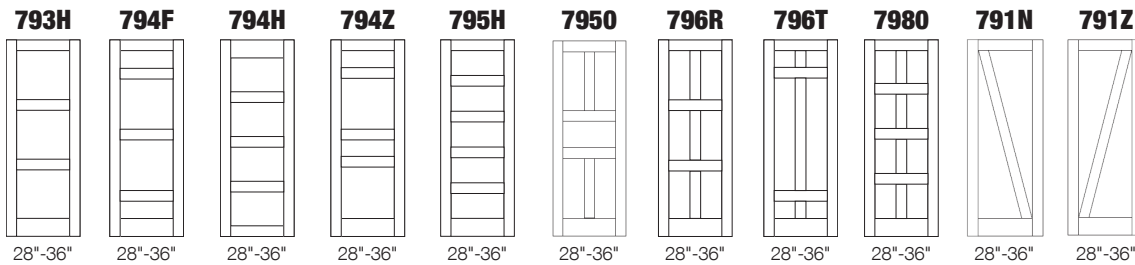

20 Min 1-3/4" Fire Rated Flat Panel Doors -SHAKER

• Fire Rated Doors CANNOT be cut. For custom size contact our customer service for pricing.

80"H SINGLE DOORS -PRIMED MDF

*Custom Width 14" - 42" or Custom Height not listed below = X 1.25

MODEL

7935 / 7936 / 793A / 793E / 793K / 793T / 7940

28" / 30" / 32"	$1,893
34" / 36"	$1,934

793H / 794F / 794H / 794Z / 795H

28" / 30" / 32"	$1,884
34" / 36"	$1,926

7950 / 796R / 796T / 7980 / 791N / 791Z

28" / 30" / 32"	$1,992
34" / 36"	$2,035

SINGLE UPGRADE UPCHARGES

SPECIES ADDER	Clear/Knotty Pine	+940
	Oak	+940
	Maple/Birch	+940
CUSTOM SIZES	84" Primed	+125
	84" Other Species	+200
	96" Primed	+300
	96" Other Species	+375
MACHINE	3 Hinges & Lock 1-3/4"	+65