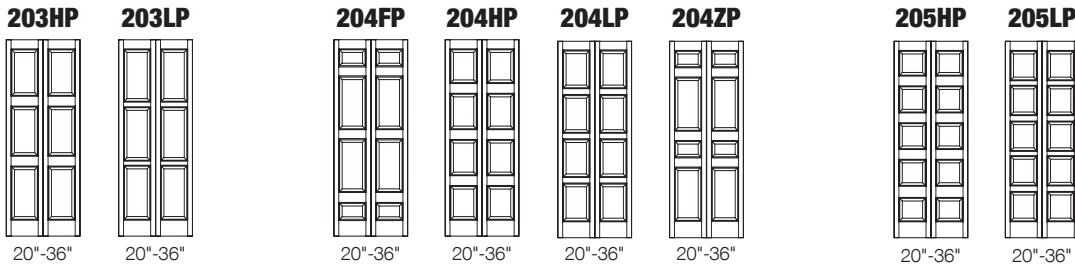

Raised Panel Doors -OVOLO

80\"/>

*Custom Width 14" - 42" or Custom Height not listed below = X 1.25

MODEL

203H / 203L / 204F / 204H / 204L / 204Z / 205H / 205L	
16" / 18"	$604
20" / 22" / 24" / 26"	$616
28" / 30" / 32"	$659
34" / 36"	$705

80\"/>

*Custom Width 14" - 42" or Custom Height not listed below = X 1.25

MODEL

203HP / 203LP	
20" / 22" / 24" / 26"	$946
28" / 30"	$1,010
32" / 34" / 36"	$1,074

204FP / 204HP / 204LP / 204ZP	
20" / 22" / 24" / 26"	$994
28" / 30"	$1,058
32" / 34" / 36"	$1,122

205HP / 205LP	
20" / 22" / 24" / 26"	$1,042
28" / 30"	$1,106
32" / 34" / 36"	$1,170

SINGLE UPGRADE UPCHARGES

SPECIES ADDER		
Clear/Knotty Pine		+865
Oak		+865
Maple/Birch		+865

CUSTOM SIZES		
Cut Down Max 2" (Off either 80/84/96")		+30
84" Primed		+125
84" Other Species		+200
96" Primed		+300
96" Other Species		+375

1-3/4" OPTIONS		
Primed		+240
Clear/Knotty/Oak/Maple/Birch		+480

MACHINE		
3 Hinges & Lock 1-3/8"		+17
3 Hinges & Lock 1-3/4"		+65

BIFOLD UPGRADE UPCHARGES

SPECIES ADDER		
Clear/Knotty Pine		+730
Oak		+730
Maple/Birch		+730

CUSTOM SIZES		
Cut Down Max 2" (Off either 80/84/96")		+60
84" Primed		+250
84" Other Species		+375
96" Primed		+600
96" Other Species		+750