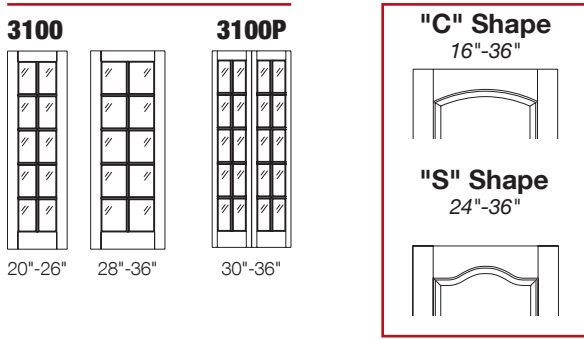

10 Lite French Interior Doors -OVOLO Moulding

Glass Groups

GROUP 1	Clear
GROUP 2	Clear Mirror 1 Side / Glue Chip / Martele / Morocco / Bronze Morocco / Screen
GROUP 3	Chinchilla / Chinchilla Bronze / Delta Clear / Kasumi / Konfetti / Linea / Oceanic / Satin White
GROUP 4	Delta White Etched / Waterfalls
GROUP 5	Clear Bevelled / Clear Mirror Bevelled 1 Side / Glue Chip Bevelled / Satin White Bevelled

80"H SINGLE DOORS - PRIMED MDF

*Custom Width 14" - 42" or Custom Height not listed below = X 1.25

3100	Group 1	Group 2	Group 3	Group 4	Group 5
20" / 22" / 24" / 26"	$837	$764	$983	$1,163	$1,611
28" / 30" / 32"	$837	$780	$999	$1,179	$1,627
34" / 36"	$853	$796	$1,017	$1,197	$1,645

For C & S Style Doors add $175 Upcharge
S Style Tops are 24" & above only

80"H BI-FOLD DOORS - PRIMED MDF

*Custom Width 14" - 42" or Custom Height not listed below = X 1.25

3100P	Group 1	Group 2	Group 3	Group 4	Group 5
30"	$1,230	$1,615	$1,691	$1,999	$2,768
32" / 34" / 36"	$1,259	$1,643	$1,722	$2,028	$2,797

For C & S Style Doors add $350 Upcharge
S Style Tops are 24" & above only

SINGLE UPGRADE UPCHARGES

		Glass Group 1	Glass Group 2-5
SPECIES ADDER	Clear/Knotty Pine	+375	+480
	Oak	+375	+480
	Maple/Birch	+375	+480
CUSTOM SIZES	Cut Down Max 2" (Off either 80/84/96")	+30	+30
	84" Primed	+125	+125
	84" Other Species	+200	+200
	96" Primed	+300	+300
	96" Other Species	+375	+375
1-3/4" OPTIONS	Primed	+240	+240
	Clear/Knotty/Oak/Maple/Birch	+480	+480
MACHINE	3 Hinges & Lock 1-3/8"	+17	+17
	3 Hinges & Lock 1-3/4"	+65	+65

BIFOLD UPGRADE UPCHARGES

SPECIES ADDER	Clear Pine	+330
	Oak	+330
	Maple/Birch	+330
CUSTOM SIZES	Cut Down Max 2" (Off either 80/84/96")	+60
	84" Primed	+250
	84" Other Species	+375
	96" Primed	+600
	96" Other Species	+750