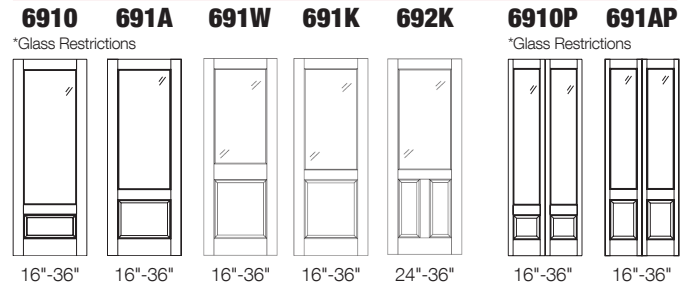

Shaker Moulding

Glass Groups

- (X) Not available in model 6000
- (*) Not available in C or S Top
- (C) Only available in 80"
- (#) Mirror glass : Mirror backing appearance may vary and is never plastified

GROUP 1	Frame Door without glass X
GROUP 2	Clear
GROUP 3	Chinchilla / Glue Chip / Kasumi / Linea / Morocco / Satin White / Screen / White Laminated *
GROUP 4	Cobra / Delta Clear X / Filla * / Karma Clear * / Karma Obscure * / Waterfalls / Magma *
GROUP 5	Clear Bevelled X / Clear Mirror 2 Sides * / Delta White Etched / Glue Chip Bevelled X / Clear Mirror 1 Side #
GROUP 6	Kanata X * * / Satin White Bevelled

80"H SINGLE DOORS -PRIMED MDF

*Custom Width 14" - 42" or Custom Height not listed below = X 1.25

MODEL	Glass Group 1	Glass Group 2	Glass Group 3	Glass Group 4	Glass Group 5	Glass Group 6
1010 / 101A / 101W / 101K / 102K / 6910 / 691A / 691W / 691K						
16" / 18"	$711	$912	$1,195	$1,444	$1,627	$2,014
20" / 22" / 24" / 26"	$721	$923	$1,204	$1,455	$1,636	$2,023
28" / 30" / 32"	$762	$962	$1,245	$1,494	$1,677	$2,064
34" / 36"	$801	$1,003	$1,284	$1,535	$1,716	$2,103

For C & S Style Doors add $175 Upcharge (Not available in models starting with 6)

S Style Tops are 24" & above only

80"H BI-FOLD DOORS -PRIMED MDF

*Custom Width 14" - 42" or Custom Height not listed below = X 1.25

MODEL	Glass Group 1	Glass Group 2	Glass Group 3	Glass Group 4	Glass Group 5	Glass Group 6
1010P / 1010AP / 6910P / 6910AP						
20" / 22" / 24" / 26"	$1,070	$1,352	$1,517	$1,823	$2,254	$2,464
28" / 30"	$1,131	$1,412	$1,578	$1,884	$2,313	$2,525
32" / 34" / 36"	$1,190	$1,473	$1,638	$1,944	$2,373	$2,583

For C & S Style Doors add $350 Upcharge (Not available in models starting with 6)

S Style Tops are 24" & above only

SINGLE UPGRADE UPCHARGES

SPECIES ADDER	Clear/Knotty Pine	+285
	Oak	+285
	Maple/Birch	+285
CUSTOM SIZES	Cut Down Max 2" (Off either 80/84/96")	+30
	84" Primed	+125
	84" Other Species	+200
	96" Primed	+300
	96" Other Species	+375
1-3/4" OPTIONS	Primed	+240
	Clear/Knotty/Oak/Maple/Birch	+480
MACHINE	3 Hinges & Lock 1-3/8"	+17
	3 Hinges & Lock 1-3/4"	+65

BIFOLD UPGRADE UPCHARGES

SPECIES ADDER	Clear Pine	+365
	Oak	+365
	Maple/Birch	+365
CUSTOM SIZES	Cut Down Max 2" (Off either 80/84/96")	+60
	84" Primed	+250
	84" Other Species	+375
	96" Primed	+600
	96" Other Species	+750