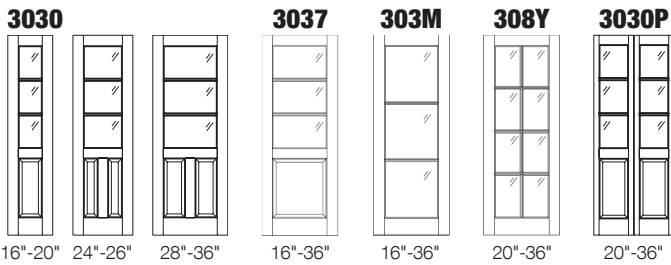

3 Lite Special Order French Interior Doors

Colonial (Ovolo) Moulding

"C" Shape
16"-36"

"S" Shape
24"-36"

Glass Groups

GROUP 1	Clear
GROUP 2	Clear Mirror 1 Side / Glue Chip / Martele / Morocco / Bronze Morocco / Screen
GROUP 3	Chinchilla / Chinchilla Bronze / Delta Clear / Kasumi / Konfetti / Linea / Oceanic / Satin White
GROUP 4	Delta White Etched / Waterfalls
GROUP 5	Clear Bevelled / Clear Mirror Bevelled 1 Side / Glue Chip Bevelled / Satin White Bevelled

80"H SINGLE DOORS -PRIMED MDF

*Custom Width 14" - 42" or Custom Height not listed below = X 1.25

MODEL	Glass Group 1	Glass Group 2	Glass Group 3	Glass Group 4	Glass Group 5
3030 / 3037 / 303M / 308Y					
16" / 18" (3037/303M)	$775	$825	$1,045	$1,223	$1,672
20" / 22" / 24" / 26" (3030 in 24" & Up)	$780	$830	$1,049	$1,229	$1,677
28" / 30" / 32"	$796	$846	$1,067	$1,245	$1,693
34" / 36"	$814	$862	$1,083	$1,263	$1,711

For C & S Style Doors add $175 Upcharge

SINGLE UPGRADE UPCHARGES

SPECIES ADDER	Clear/Knotty Pine	+480
	Oak	+480
	Maple/Birch	+480
CUSTOM SIZES	Cut Down Max 2" (Off either 80/84/96")	+30
	84" Primed	+125
	84" Other Species	+200
	96" Primed	+300
	96" Other Species	+375
1-3/4" OPTIONS	Primed	+240
	Clear/Knotty/Oak/Maple/Birch	+480
MACHINE	3 Hinges & Lock 1-3/8"	+17
	3 Hinges & Lock 1-3/4"	+65

80"H BI-FOLD DOORS -PRIMED MDF

*Custom Width 14" - 42" or Custom Height not listed below = X 1.25

MODEL	Glass Group 1	Glass Group 2	Glass Group 3	Glass Group 4	Glass Group 5
3030P					
20" / 22" / 24" / 26"	$1,118	$1,503	$1,579	$1,887	$2,656
28" / 30"	$1,147	$1,531	$1,610	$1,916	$2,685
32" / 34" / 36"	$1,177	$1,562	$1,638	$1,946	$2,715

For C & S Style Doors add $350 Upcharge

S Style Tops are 24" & above only

BIFOLD UPGRADE UPCHARGES

SPECIES ADDER	Clear Pine	+330
	Oak	+330
	Maple/Birch	+330
CUSTOM SIZES	Cut Down Max 2" (Off either 80/84/96")	+60
	84" Primed	+250
	84" Other Species	+375
	96" Primed	+600
	96" Other Species	+750