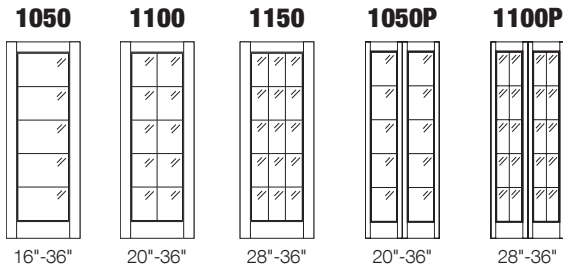

Aluminum Grill French Doors -Renaissance Series

Glass Groups

GROUP 1	Clear / Glue Chip / Mertele / Morocco
GROUP 2	Bronze Morocco / Chinchilla / Kasumi / Screen / Waterfalls
GROUP 3	Clear Mirror 2 Sides / Delta Clear / Konfetti / Satin White / Clear Oceanic
GROUP 4	Delta White Etched / Glue Chip Bevelled / Clear Bevelled
GROUP 5	Clear Mirror Bevelled 1 Side / Satin White Bevelled / Mirror + Mirror Bevelled

Grill Codes

COLOURS OF GRILLS	CODE	Renaissance
Gold	0	1150
Chrome	1	1151
Flat Silver	2	1152
Venetian Bronze	5	1155
Stainless	9	1159

80"H SINGLE DOORS -PRIMED MDF

*Custom Width 14" - 42" or Custom Height not listed below = X 1.25

MODEL	Glass Group 1	Glass Group 2	Glass Group 3	Glass Group 4	Glass Group 5
1050 / 1100 / 1150					
16" / 18" (1050 Only)	$1,263	$1,382	$1,462	$1,663	$1,903
20" / 22" / 24" / 26" (1050/1100 Only)	$1,275	$1,394	$1,474	$1,675	$1,916
28" / 30" / 32"	$1,323	$1,442	$1,522	$1,724	$1,964
34" / 36"	$1,407	$1,526	$1,606	$1,807	$2,047

SINGLE UPGRADE UPCHARGES

SPECIES ADDER	Clear/Knotty Pine	+705
	Oak	+705
	Maple/Birch	+705
CUSTOM SIZES	Cut Down Max 2" (Off either 80/84/96")	+30
	84" Primed	+125
	84" Other Species	+200
	96" Primed	+300
	96" Other Species	+375
1-3/4" OPTIONS	Primed	+240
	Clear/Knotty/Oak/Maple/Birch	+480
MACHINE	3 Hinges & Lock 1-3/8"	+17
	3 Hinges & Lock 1-3/4"	+65

For C Style Doors add $325 Upcharge

80"H BI-FOLD DOORS -PRIMED MDF

*Custom Width 14" - 42" or Custom Height not listed below = X 1.25

MODEL	Glass Group 1	Glass Group 2	Glass Group 3	Glass Group 4	Glass Group 5
1050P / 1100P					
20" / 22" / 24" / 26" (1050P Only)	$1,941	$2,062	$2,242	$2,421	$2,542
28" / 30"	$2,014	$2,133	$2,313	$2,494	$2,614
32" / 34" / 36"	$2,085	$2,206	$2,386	$2,565	$2,687

BIFOLD UPGRADE UPCHARGES

SPECIES ADDER	Clear Pine	+450
	Oak	+450
	Maple/Birch	+450
CUSTOM SIZES	Cut Down Max 2" (Off either 80/84/96")	+60
	84" Primed	+250
	84" Other Species	+375
	96" Primed	+600
	96" Other Species	+750

For C Style Doors add $350 Upcharge