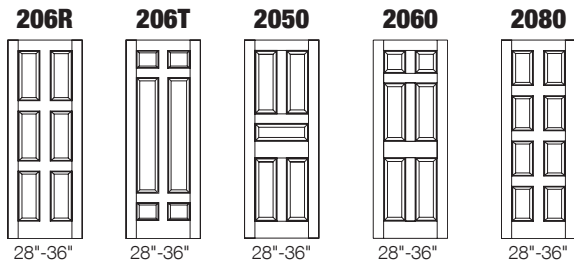

20 Min 1-3/4" Fire Rated Raised Panel Doors -OVOLO

• Fire Rated Doors CANNOT be cut. For custom size contact our customer service for pricing.