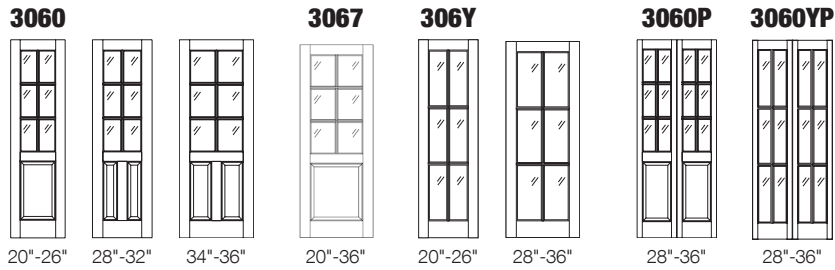

6 Lite French Interior Doors -OVOLO Moulding

Glass Groups

GROUP 1	Clear
GROUP 2	Clear Mirror 1 Side / Glue Chip / Martele / Morocco / Bronze Morocco / Screen
GROUP 3	Chinchilla / Chinchilla Bronze / Delta Clear / Kasumi / Konfetti / Linea / Oceanic / Satin White
GROUP 4	Delta White Etched / Waterfalls
GROUP 5	Clear Bevelled / Clear Mirror Bevelled 1 Side / Glue Chip Bevelled / Satin White Bevelled

80"H SINGLE DOORS -PRIMED MDF

*Custom Width 14" - 42" or Custom Height not listed below = X 1.25

MODEL	Glass Group 1	Glass Group 2	Glass Group 3	Glass Group 4	Glass Group 5
3060 / 3067 / 306Y					
16" / 18"	$709	$757	$978	$1,157	$1,606
20" / 22" / 24" / 26"	$712	$762	$981	$1,161	$1,610
28" / 30" / 32"	$729	$778	$999	$1,177	$1,626
34" / 36"	$746	$796	$1,015	$1,195	$1,643

For C & S Style Doors add $175 Upcharge

S Style Tops are 24" & above only

SINGLE UPGRADE UPCHARGES

SPECIES ADDER	Clear/Knotty Pine	+480
	Oak	+480
	Maple/Birch	+480
CUSTOM SIZES	Cut Down Max 2" (Off either 80/84/96")	+30
	84" Primed	+125
	84" Other Species	+200
	96" Primed	+300
	96" Other Species	+375
1-3/4" OPTIONS	Primed	+240
	Clear/Knotty/Oak/Maple/Birch	+480
MACHINE	3 Hinges & Lock 1-3/8"	+17
	3 Hinges & Lock 1-3/4"	+65

80"H BI-FOLD DOORS -PRIMED MDF

*Custom Width 14" - 42" or Custom Height not listed below = X 1.25

MODEL	Glass Group 1	Glass Group 2	Glass Group 3	Glass Group 4	Glass Group 5
3060P					
20" / 22" / 24" / 26"	$1,118	$1,503	$1,579	$1,887	$2,656
28" / 30"	$1,147	$1,531	$1,610	$1,916	$2,685
32" / 34" / 36"	$1,177	$1,562	$1,638	$1,946	$2,715
3060YP					
30"	$1,230	$1,615	$1,691	$1,999	$2,768
32" / 34" / 36"	$1,259	$1,643	$1,722	$2,028	$2,797

For C & S Style Doors add $350 Upcharge

S Style Tops are 24" & above only

BIFOLD UPGRADE UPCHARGES

SPECIES ADDER	Clear Pine	+330
	Oak	+330
	Maple/Birch	+330
CUSTOM SIZES	Cut Down Max 2" (Off either 80/84/96")	+60
	84" Primed	+250
	84" Other Species	+375
	96" Primed	+600
	96" Other Species	+750