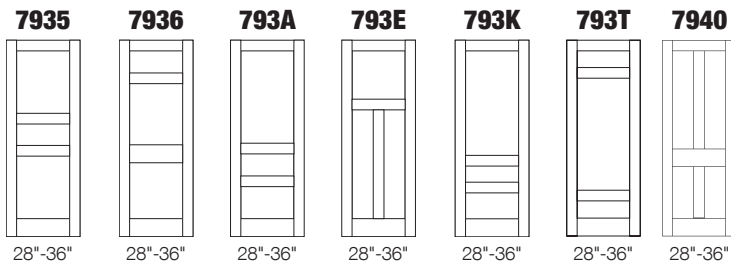

20 Min 1-3/4" Fire Rated Flat Panel Doors -SHAKER

• Fire Rated Doors CANNOT be cut. For custom size contact our customer service for pricing.

80"H SINGLE DOORS -PRIMED MDF

*Custom Width 14" - 42" or Custom Height not listed below = X 1.25

MODEL

7935 / 7936 / 793A / 793E / 793K / 793T / 7940

28" / 30" / 32"	$1,893
34" / 36"	$1,934

793H / 794F / 794H / 794Z / 795H

28" / 30" / 32"	$1,884
34" / 36"	$1,926

7950 / 796R / 796T / 7980 / 791N / 791Z

28" / 30" / 32"	$1,992
34" / 36"	$2,035

SINGLE UPGRADE UPCHARGES

SPECIES ADDER	Clear/Knotty Pine	+940
	Oak	+940
	Maple/Birch	+940
CUSTOM SIZES	84" Primed	+125
	84" Other Species	+200
	96" Primed	+300
	96" Other Species	+375
MACHINE	3 Hinges & Lock 1-3/4"	+65