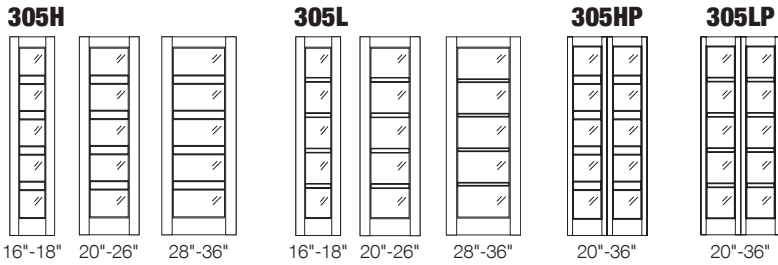

5 Lite French Interior Doors -OVOLO Moulding

Glass Groups

- **Only available on 305H / 305L
- ***Only available on 305H / 305L

GROUP 1	Clear
GROUP 2	Clear Mirror 1 Side / Glue Chip / Martele / Morocco / Bronze Morocco / Screen
GROUP 3	Chinchilla / Chinchilla Bronze / Delta Clear / Kasumi / Konfetti / Linea / Oceanic / Satin White / **White Laminated
GROUP 4	***Clear Mirror 2 Sides / **Cobra / Delta White Etched / **Karma Clear / **Karma Obscure / **Waterfalls / **Magma
GROUP 5	Clear Bevelled / Clear Mirror Bevelled 1 Side / Glue Chip Bevelled / Satin White Bevelled

80"H SINGLE DOORS -PRIMED MDF

*Custom Width 14" - 42" or Custom Height not listed below = X 1.25

MODEL	Glass Group 1	Glass Group 2	Glass Group 3	Glass Group 4	Glass Group 5
305H / 305L					
16" / 18"	$736	$771	$992	$1,170	$1,619
20" / 22" / 24" / 26"	$741	$777	$996	$1,175	$1,624
28" / 30" / 32"	$757	$793	$1,013	$1,191	$1,640
34" / 36"	$778	$809	$1,029	$1,209	$1,658

80"H BI-FOLD DOORS -PRIMED MDF

*Custom Width 14" - 42" or Custom Height not listed below = X 1.25

MODEL	Glass Group 1	Glass Group 2	Glass Group 3	Glass Group 4	Glass Group 5
305HP / 305LP					
20" / 22" / 24" / 26"	$1,156	$1,540	$1,617	$1,925	$2,694
28" / 30"	$1,184	$1,569	$1,647	$1,953	$2,722
32" / 34" / 36"	$1,214	$1,599	$1,675	$1,983	$2,752

SINGLE UPGRADE UPCHARGES

SPECIES ADDER	Clear/Knotty Pine	+525
	Oak	+525
	Maple/Birch	+525
CUSTOM SIZES	Cut Down Max 2" (Off either 80/84/96")	+30
	84" Primed	+125
	84" Other Species	+200
	96" Primed	+300
	96" Other Species	+375
1-3/4" OPTIONS	Primed	+240
	Clear/Knotty/Oak/Maple/Birch	+480
MACHINE	3 Hinges & Lock 1-3/8"	+17
	3 Hinges & Lock 1-3/4"	+65

BIFOLD UPGRADE UPCHARGES

SPECIES ADDER	Clear Pine	+330
	Oak	+330
	Maple/Birch	+330
CUSTOM SIZES	Cut Down Max 2" (Off either 80/84/96")	+60
	84" Primed	+250
	84" Other Species	+375
	96" Primed	+600
	96" Other Species	+750