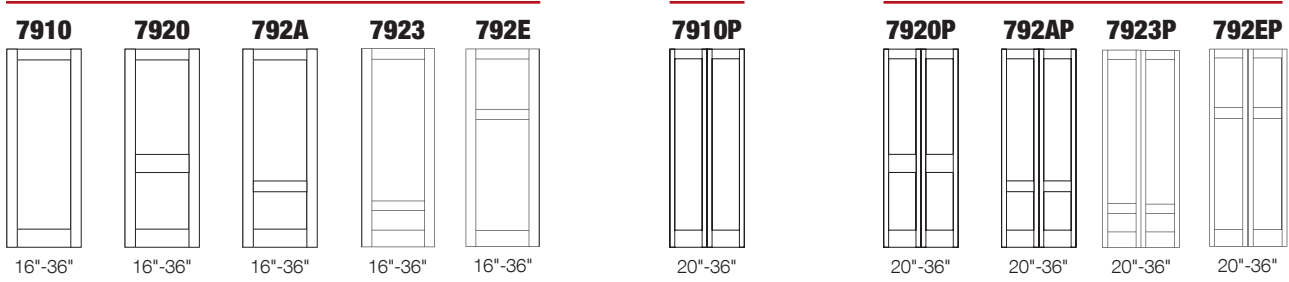

Flat Panel Doors -SHAKER