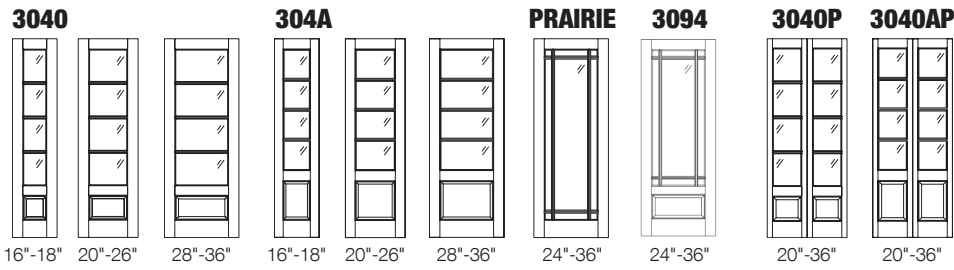

4 Lite French Interior Doors -OVOLO Moulding

Glass Groups

GROUP 1	Clear
GROUP 2	Clear Mirror 1 Side / Glue Chip / Martele / Morocco / Bronze Morocco / Screen
GROUP 3	Chinchilla / Chinchilla Bronze / Delta Clear / Kasumi / Konfetti / Linea / Oceanic / Satin White
GROUP 4	Delta White Etched / Waterfalls
GROUP 5	Clear Bevelled / Clear Mirror Bevelled 1 Side / Glue Chip Bevelled / Satin White Bevelled

80"H SINGLE DOORS -PRIMED MDF

*Custom Width 14" - 42" or Custom Height not listed below = X 1.25

MODEL	Glass Group 1	Glass Group 2	Glass Group 3	Glass Group 4	Glass Group 5
3040 / 304A / 3093 PRAIRIE / 3094					
16" / 18"	$823	$873	$1,092	$1,271	$1,720
20" / 22" / 24" / 26" (24"+ 3093/3094)	$826	$876	$1,092	$1,275	$1,724
28" / 30" / 32"	$844	$892	$1,092	$1,293	$1,741
34" / 36"	$860	$910	$1,129	$1,309	$1,757

For C & S Style Doors add $175 Upcharge (NOT Prairie/3094)

S Style Tops are 24" & above only

SINGLE UPGRADE UPCHARGES

SPECIES ADDER	Clear/Knotty Pine	+480
	Oak	+480
	Maple/Birch	+480
CUSTOM SIZES	Cut Down Max 2" (Off either 80/84/96")	+30
	84" Primed	+125
	84" Other Species	+200
	96" Primed	+300
	96" Other Species	+375
1-3/4" OPTIONS	Primed	+240
	Clear/Knotty/Oak/Maple/Birch	+480
MACHINE	3 Hinges & Lock 1-3/8"	+17
	3 Hinges & Lock 1-3/4"	+65

80"H BI-FOLD DOORS -PRIMED MDF

*Custom Width 14" - 42" or Custom Height not listed below = X 1.25

MODEL	Glass Group 1	Glass Group 2	Glass Group 3	Glass Group 4	Glass Group 5
3040P / 304AP					
20" / 22" / 24" / 26"	$1,118	$1,503	$1,579	$1,887	$2,656
28" / 30"	$1,147	$1,531	$1,610	$1,916	$2,685
32" / 34" / 36"	$1,177	$1,562	$1,638	$1,946	$2,715

For C & S Style Doors add $350 Upcharge

S Style Tops are 24" & above only

BIFOLD UPGRADE UPCHARGES

SPECIES ADDER	Clear Pine	+330
	Oak	+330
	Maple/Birch	+330
CUSTOM SIZES	Cut Down Max 2" (Off either 80/84/96")	+60
	84" Primed	+250
	84" Other Species	+375
	96" Primed	+600
	96" Other Species	+750