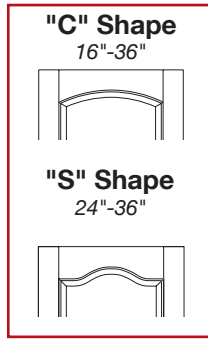

4 Lite French Interior Doors -OVOLO Moulding

Glass Groups

GROUP 1	Clear
GROUP 2	Clear Mirror 1 Side / Glue Chip / Martele / Morocco / Bronze Morocco / Screen
GROUP 3	Chinchilla / Chinchilla Bronze / Delta Clear / Kasumi / Konfetti / Linea / Oceanic / Satin White
GROUP 4	Delta White Etched / Waterfalls
GROUP 5	Clear Bevelled / Clear Mirror Bevelled 1 Side / Glue Chip Bevelled / Satin White Bevelled

80"H SINGLE DOORS -PRIMED MDF

*Custom Width 14" - 42" or Custom Height not listed below = X 1.25

MODEL	Glass Group 1	Glass Group 2	Glass Group 3	Glass Group 4	Glass Group 5
304M					
16" / 18"	$709	$757	$978	$1,157	$1,606
20" / 22" / 24" / 26"	$712	$762	$981	$1,161	$1,610
28" / 30" / 32"	$729	$778	$999	$1,177	$1,626
34" / 36"	$746	$796	$1,015	$1,195	$1,643

For C & S Style Doors add $175 Upcharge

S Style Tops are 24" & above only

SINGLE UPGRADE UPCHARGES

SPECIES ADDER	Clear/Knotty Pine	+480
	Oak	+480
	Maple/Birch	+480
CUSTOM SIZES	Cut Down Max 2" (Off either 80/84/96")	+30
	84" Primed	+125
	84" Other Species	+200
	96" Primed	+300
	96" Other Species	+375
1-3/4" OPTIONS	Primed	+240
	Clear/Knotty/Oak/Maple/Birch	+480
MACHINE	3 Hinges & Lock 1-3/8"	+17
	3 Hinges & Lock 1-3/4"	+65

80"H BI-FOLD DOORS -PRIMED MDF

*Custom Width 14" - 42" or Custom Height not listed below = X 1.25

MODEL	Glass Group 1	Glass Group 2	Glass Group 3	Glass Group 4	Glass Group 5
304MP					
20" / 22" / 24" / 26"	$1,156	$1,540	$1,617	$1,925	$2,694
28" / 30"	$1,184	$1,569	$1,647	$1,953	$2,722
32" / 34" / 36"	$1,214	$1,599	$1,675	$1,983	$2,752

For C & S Style Doors add $350 Upcharge

S Style Tops are 24" & above only

BIFOLD UPGRADE UPCHARGES

SPECIES ADDER	Clear Pine	+330
	Oak	+330
	Maple/Birch	+330
CUSTOM SIZES	Cut Down Max 2" (Off either 80/84/96")	+60
	84" Primed	+250
	84" Other Species	+375
	96" Primed	+600
	96" Other Species	+750