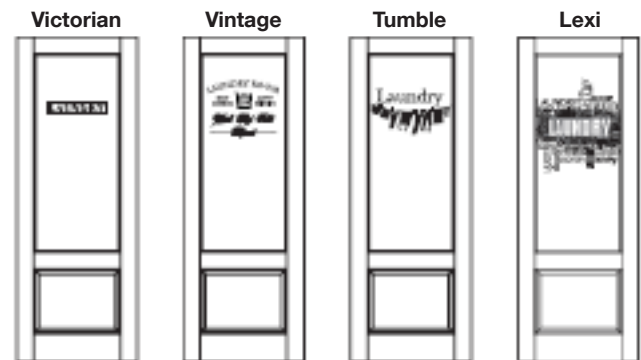

1 Lite IMAGINE Series

Customize your doors from dozens of options with Imagine series.

Colonial (Ovolo) Moulding

1010 101A 101W 101K 102K

C or S shape available

Shaker Moulding

6910 691A 691W 691K 692K

Glass Restrictions

GLASS Groups
Pantry-Clear
Pantry-Satin White
Office-Clear
Office-Satin White
Laundry-Clear
Laundry-Satin White
Cellar-Clear
Cellar-Satin White
Gym-Clear
Gym-Satin White

PRINT Colours
Black
Red
Yellow
Green
Grey
White

Styles

PANTRY

LAUNDRY

BATHROOM

GYM

OFFICE

CELLAR