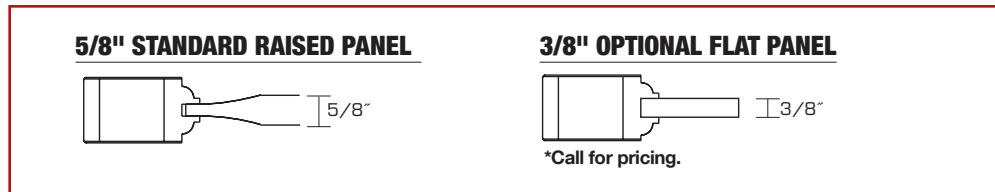

Panel Types

80"H SINGLE DOORS -PRIMED MDF

*Custom Width 14" - 42" or Custom Height not listed below = X 1.25

SINGLE UPGRADE UPCHARGES

SPECIES ADDER	Clear/Knotty Pine	+1,030
	Oak	+1,030
	Maple/Birch	+1,030
CUSTOM SIZES	84" Primed	+125
	84" Other Species	+200
	96" Primed	+300
	96" Other Species	+375
MACHINE	3 Hinges & Lock 1-3/4"	+65

MODEL

206R / 206T / 2050 / 2060 / 2080	
28" / 30" / 32"	$2,087
34" / 36"	$2,135