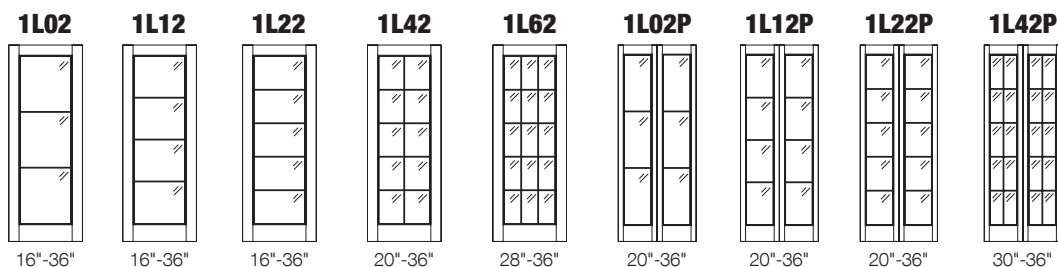

Aluminum Grill French Doors -Loft Series OVOLO Moulding

•20mm Grill

*All doors higher than 84" will automatically have a bottom panel for Loft Series

Glass Groups

GROUP 1	Clear / Glue Chip / Mertele / Morocco
GROUP 2	Bronze Morocco / Chinchilla / Kasumi / Screen / Waterfalls
GROUP 3	Clear Mirror 2 Sides / Delta Clear / Konfetti / Satin White / Clear Oceanic
GROUP 4	Delta White Etched / Glue Chip Bevelled / Clear Bevelled
GROUP 5	Clear Mirror Bevelled 1 Side / Satin White Bevelled / Mirror + Mirror Bevelled

Grill Codes

COLOURS OF GRILLS	CODE	Loft
Flat Silver	2	1L62
Stainless	9	1L69

80"H SINGLE DOORS -PRIMED MDF

*Custom Width 14" - 42" or Custom Height not listed below = X 1.25

MODEL	Glass Group 1	Glass Group 2	Glass Group 3	Glass Group 4	Glass Group 5
1L02 / 1L12 / 1L22 / 1L42 / 1L62					
16" / 18"	$1,362	$1,483	$1,563	$1,763	$2,003
20" / 22" / 24" / 26"	$1,375	$1,494	$1,574	$1,775	$2,015
28" / 30" / 32"	$1,423	$1,542	$1,622	$1,823	$2,064
34" / 36"	$1,506	$1,627	$1,708	$1,907	$2,003

SINGLE UPGRADE UPCHARGES

SPECIES ADDER	Clear/Knotty Pine	+705
	Oak	+705
	Maple/Birch	+705
CUSTOM SIZES	Cut Down Max 2" (Off either 80/84/96")	+30
	84" Primed	+125
	84" Other Species	+200
	96" Primed	+300
	96" Other Species	+375
1-3/4" OPTIONS	Primed	+240
	Clear/Knotty/Oak/Maple/Birch	+480
MACHINE	3 Hinges & Lock 1-3/8"	+17
	3 Hinges & Lock 1-3/4"	+65

80"H BI-FOLD DOORS -PRIMED MDF

*Custom Width 14" - 42" or Custom Height not listed below = X 1.25

MODEL	Glass Group 1	Glass Group 2	Glass Group 3	Glass Group 4	Glass Group 5
1L02P / 1L12P / 1L22P / 1L42P					
20" / 22" / 24" / 26" (1L42P Only)	$2,131	$2,250	$2,432	$2,612	$2,731
28" / 30" (1L42P Only)	$2,202	$2,323	$2,503	$2,683	$2,804
32" / 34" / 36"	$2,275	$2,395	$2,576	$2,756	$2,875

BIFOLD UPGRADE UPCHARGES

SPECIES ADDER	Clear Pine	+450
	Oak	+450
	Maple/Birch	+450
CUSTOM SIZES	Cut Down Max 2" (Off either 80/84/96")	+60
	84" Primed	+250
	84" Other Species	+375
	96" Primed	+600
	96" Other Species	+750