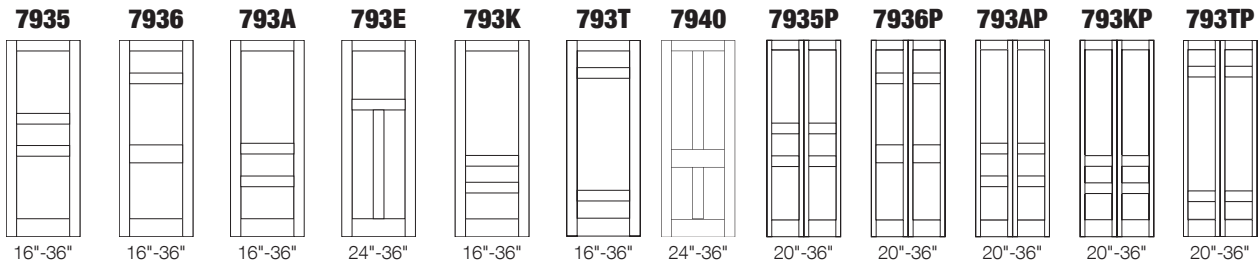

Flat Panel Doors -SHAKER

80"H SINGLE DOORS -PRIMED MDF

*Custom Width 14" - 42" or Custom Height not listed below = X 1.25

MODEL

7935 / 7936 / 793A / 793E / 793K / 793T / 7940	
16" / 18"	$552
20" / 22" / 24" / 26"	$561
28" / 30" / 32"	$602
34" / 36"	$641

SINGLE UPGRADE UPCHARGES

SPECIES ADDER	Clear/Knotty Pine	+780
	Oak	+780
	Maple/Birch	+780
CUSTOM SIZES	Cut Down Max 2" (Off either 80/84/96")	+30
	84" Primed	+125
	84" Other Species	+200
	96" Primed	+300
	96" Other Species	+375
1-3/4" OPTIONS	Primed	+240
	Clear/Knotty/Oak/Maple/Birch	+480
MACHINE	3 Hinges & Lock 1-3/8"	+17
	3 Hinges & Lock 1-3/4"	+65

80"H BI-FOLD DOORS -PRIMED MDF

*Custom Width 14" - 42" or Custom Height not listed below = X 1.25

MODEL

7935P / 7936P / 793AP / 793KP / 793TP	
20" / 22" / 24" / 26"	$883
28" / 30"	$944
32" / 34" / 36"	$1,006

BIFOLD UPGRADE UPCHARGES

SPECIES ADDER	Clear/Knotty Pine	+700
	Oak	+700
	Maple/Birch	+700
CUSTOM SIZES	Cut Down Max 2" (Off either 80/84/96")	+60
	84" Primed	+250
	84" Other Species	+375
	96" Primed	+600
	96" Other Species	+750