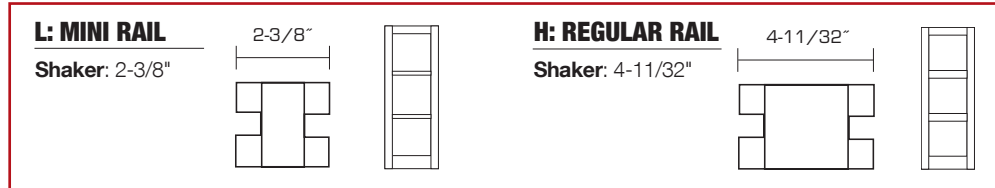

20 Min 1-3/4" Fire Rated Flat Panel Doors -SHAKER

• Fire Rated Doors CANNOT be cut. For custom size contact our customer service for pricing.

Rail Types

Panel Type

80"H SINGLE DOORS -PRIMED MDF

*Custom Width 14" - 42" or Custom Height not listed below = X 1.25

MODEL

7910 / 7920 / 792A / 7923 / 792E

28" / 30" / 32"	$1,877
34" / 36"	$1,918

SINGLE UPGRADE UPCHARGES

SPECIES ADDER	Clear/Knotty Pine	+940
	Oak	+940
	Maple/Birch	+940
CUSTOM SIZES	84" Primed	+125
	84" Other Species	+200
	96" Primed	+300
	96" Other Species	+375
MACHINE	3 Hinges & Lock 1-3/4"	+65