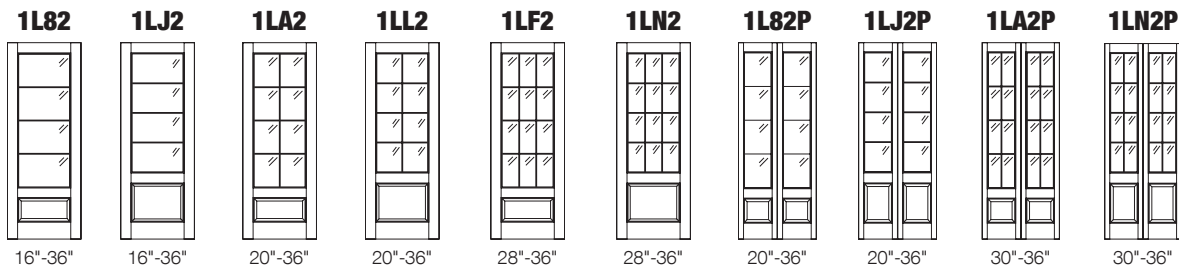

Aluminum Grill French Doors -Loft Series OVOLO Moulding

•20mm Grill

*All doors higher than 84" will automatically have a bottom panel for Loft Series

Glass Groups

GROUP 1	Clear / Glue Chip / Mertele / Morocco
GROUP 2	Bronze Morocco / Chinchilla / Kasumi / Screen / Waterfalls
GROUP 3	Clear Mirror 2 Sides / Delta Clear / Konfetti / Satin White / Clear Oceanic
GROUP 4	Delta White Etched / Glue Chip Bevelled / Clear Bevelled
GROUP 5	Clear Mirror Bevelled 1 Side / Satin White Bevelled / Mirror + Mirror Bevelled

Grill Codes

COLOURS OF GRILLS	CODE	Loft
Flat Silver	2	1L62
Stainless	9	1I69

80"H SINGLE DOORS -PRIMED MDF

*Custom Width 14" - 42" or Custom Height not listed below = X 1.25

MODEL	Glass Group 1	Glass Group 2	Glass Group 3	Glass Group 4	Glass Group 5
1L82 / 1LJ2 / 1LA2 / 1LL2 / 1LF2 / 1LN2					
16" / 18"	$1,403	$1,522	$1,602	$1,804	$2,044
20" / 22" / 24" / 26"	$1,414	$1,535	$1,615	$1,814	$2,055
28" / 30" / 32"	$1,462	$1,583	$1,663	$1,862	$2,103
34" / 36"	$1,547	$1,667	$1,747	$1,948	$2,188

SINGLE UPGRADE UPCHARGES

SPECIES ADDER	Clear/Knotty Pine	+705
	Oak	+705
	Maple/Birch	+705
CUSTOM SIZES	Cut Down Max 2" (Off either 80/84/96")	+30
	84" Primed	+125
	84" Other Species	+200
	96" Primed	+300
	96" Other Species	+375
1-3/4" OPTIONS	Primed	+240
	Clear/Knotty/Oak/Maple/Birch	+480
MACHINE	3 Hinges & Lock 1-3/8"	+17
	3 Hinges & Lock 1-3/4"	+65

80"H BI-FOLD DOORS -PRIMED MDF

*Custom Width 14" - 42" or Custom Height not listed below = X 1.25

MODEL	Glass Group 1	Glass Group 2	Glass Group 3	Glass Group 4	Glass Group 5
1L82P / 1LJ2P / 1LA2P / 1LN2P					
20" / 22" / 24" / 26" (1L42P Only)	$2,211	$2,332	$2,512	$2,692	$2,813
28" / 30" (1L42P Only)	$2,284	$2,403	$2,583	$2,765	$2,884
32" / 34" / 36"	$2,355	$2,476	$2,656	$2,836	$2,957

BIFOLD UPGRADE UPCHARGES

SPECIES ADDER	Clear Pine	+450
	Oak	+450
	Maple/Birch	+450
CUSTOM SIZES	Cut Down Max 2" (Off either 80/84/96")	+60
	84" Primed	+250
	84" Other Species	+375
	96" Primed	+600
	96" Other Species	+750