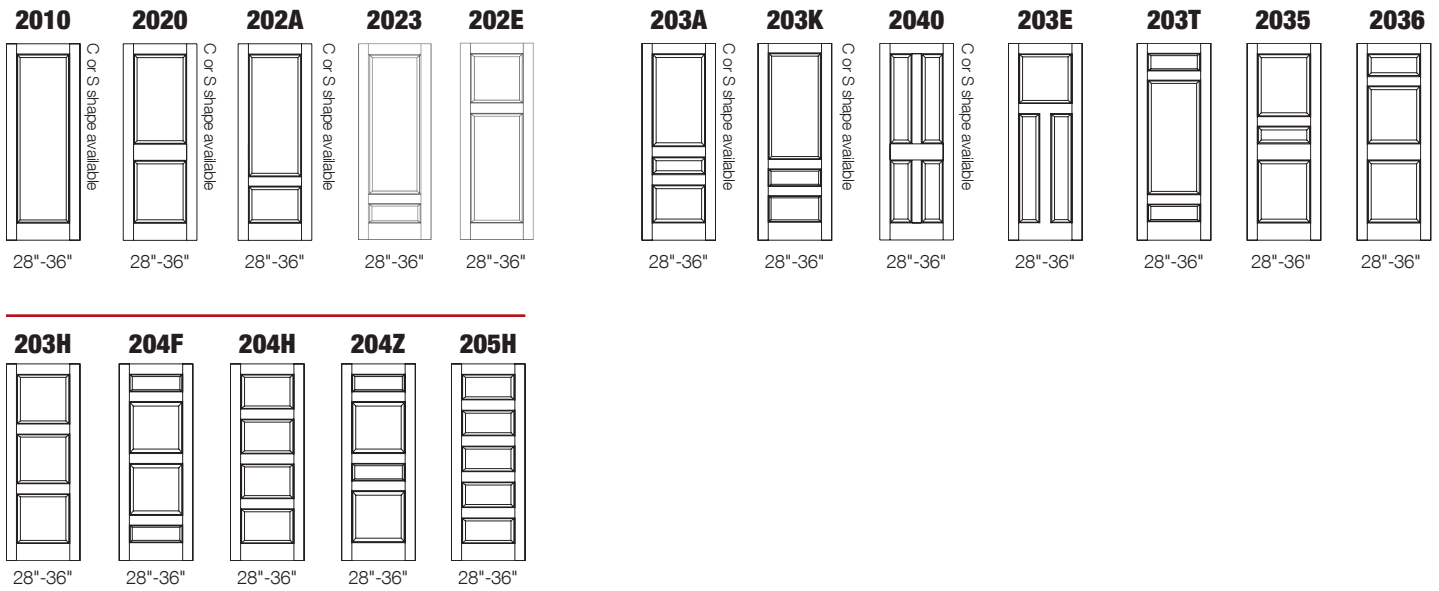

20 Min 1-3/4" Fire Rated Raised Panel Doors -OVOLO

• Fire Rated Doors CANNOT be cut. For custom size contact our customer service for pricing.

80" H SINGLE DOORS -PRIMED MDF

*Custom Width 14" - 42" or Custom Height not listed below = X 1.25

MODEL

2010 / 2020 / 202A / 2023 / 202E	
28" / 30" / 32"	$1,955
34" / 36"	$2,003

For C & S Style Doors add $175 Upcharge.
S Style Tops are 24" & above only.

203A / 203E / 203K / 203T / 2035 / 2036 / 2040	
28" / 30" / 32"	$1,973
34" / 36"	$2,021

For C & S Style Doors add $175 Upcharge.
S Style Tops are 24" & above only.

203H / 204F / 204H / 204Z / 205H	
28" / 30" / 32"	$1,964
34" / 36"	$2,012

SINGLE UPGRADE UPCHARGES

SPECIES ADDER	Clear/Knotty Pine	+1,030
	Oak	+1,030
	Maple/Birch	+1,030
CUSTOM SIZES	84" Primed	+125
	84" Other Species	+200
	96" Primed	+300
	96" Other Species	+375
MACHINE	3 Hinges & Lock 1-3/4"	+65