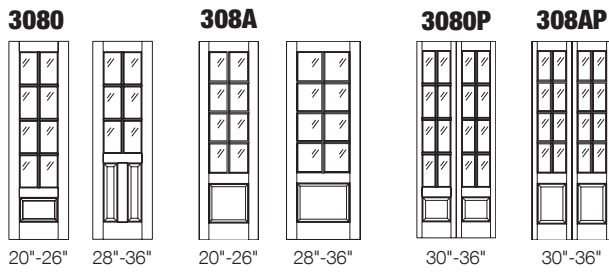

8 Lite French Interior Doors -OVOLO Moulding

Glass Groups

GROUP 1	Clear
GROUP 2	Clear Mirror 1 Side / Glue Chip / Martele / Morocco / Bronze Morocco / Screen
GROUP 3	Chinchilla / Chinchilla Bronze / Delta Clear / Kasumi / Konfetti / Linea / Oceanic / Satin White
GROUP 4	Delta White Etched / Waterfalls
GROUP 5	Clear Bevelled / Clear Mirror Bevelled 1 Side / Glue Chip Bevelled / Satin White Bevelled

80"H SINGLE DOORS -PRIMED MDF

*Custom Width 14" - 42" or Custom Height not listed below = X 1.25

MODEL	Glass Group 1	Glass Group 2	Glass Group 3	Glass Group 4	Glass Group 5
3080 / 308A					
20" / 22" / 24" / 26"	$826	$876	$1,092	$1,275	$1,724
28" / 30" / 32"	$844	$892	$1,092	$1,293	$1,741
34" / 36"	$860	$910	$1,129	$1,309	$1,757

For C & S Style Doors add $175 Upcharge

S Style Tops are 24" & above only

80"H BI-FOLD DOORS -PRIMED MDF

*Custom Width 14" - 42" or Custom Height not listed below = X 1.25

MODEL	Glass Group 1	Glass Group 2	Glass Group 3	Glass Group 4	Glass Group 5
3080P / 308AP					
20" / 22" / 24" / 26"	$1,118	$1,503	$1,579	$1,887	$2,656
28" / 30"	$1,147	$1,531	$1,610	$1,916	$2,685
32" / 34" / 36"	$1,177	$1,562	$1,638	$1,946	$2,715

For C & S Style Doors add $350 Upcharge

S Style Tops are 24" & above only

SINGLE UPGRADE UPCHARGES

SPECIES ADDER	Clear/Knotty Pine	+480
	Oak	+480
	Maple/Birch	+480
CUSTOM SIZES	Cut Down Max 2" (Off either 80/84/96")	+30
	84" Primed	+125
	84" Other Species	+200
	96" Primed	+300
	96" Other Species	+375
1-3/4" OPTIONS	Primed	+240
	Clear/Knotty/Oak/Maple/Birch	+480
MACHINE	3 Hinges & Lock 1-3/8"	+17
	3 Hinges & Lock 1-3/4"	+65

BIFOLD UPGRADE UPCHARGES

SPECIES ADDER	Clear Pine	+330
	Oak	+330
	Maple/Birch	+330
CUSTOM SIZES	Cut Down Max 2" (Off either 80/84/96")	+60
	84" Primed	+250
	84" Other Species	+375
	96" Primed	+600
	96" Other Species	+750