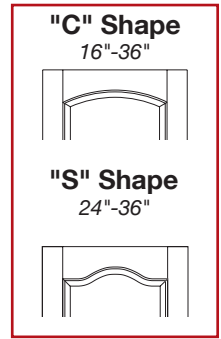

6 Lite French Interior Doors -OVOLO Moulding

Glass Groups

GROUP 1	Clear
GROUP 2	Clear Mirror 1 Side / Glue Chip / Martele / Morocco / Bronze Morocco / Screen
GROUP 3	Chinchilla / Chinchilla Bronze / Delta Clear / Kasumi / Konfetti / Linea / Oceanic / Satin White
GROUP 4	Delta White Etched / Waterfalls
GROUP 5	Clear Bevelled / Clear Mirror Bevelled 1 Side / Glue Chip Bevelled / Satin White Bevelled

80"H SINGLE DOORS -PRIMED MDF

*Custom Width 14" - 42" or Custom Height not listed below = X 1.25

MODEL	Glass Group 1	Glass Group 2	Glass Group 3	Glass Group 4	Glass Group 5
3060 / 3067 / 306Y					
16" / 18"	$709	$757	$978	$1,157	$1,606
20" / 22" / 24" / 26"	$712	$762	$981	$1,161	$1,610
28" / 30" / 32"	$729	$778	$999	$1,177	$1,626
34" / 36"	$746	$796	$1,015	$1,195	$1,643

For C & S Style Doors add $175 Upcharge

S Style Tops are 24" & above only

SINGLE UPGRADE UPCHARGES

SPECIES ADDER	Clear/Knotty Pine	+480
	Oak	+480
	Maple/Birch	+480
CUSTOM SIZES	Cut Down Max 2" (Off either 80/84/96")	+30
	84" Primed	+125
	84" Other Species	+200
	96" Primed	+300
	96" Other Species	+375
1-3/4" OPTIONS	Primed	+240
	Clear/Knotty/Oak/Maple/Birch	+480
MACHINE	3 Hinges & Lock 1-3/8"	+17
	3 Hinges & Lock 1-3/4"	+65

80"H BI-FOLD DOORS -PRIMED MDF

*Custom Width 14" - 42" or Custom Height not listed below = X 1.25

MODEL	Glass Group 1	Glass Group 2	Glass Group 3	Glass Group 4	Glass Group 5
3060P					
20" / 22" / 24" / 26"	$1,118	$1,503	$1,579	$1,887	$2,656
28" / 30"	$1,147	$1,531	$1,610	$1,916	$2,685
32" / 34" / 36"	$1,177	$1,562	$1,638	$1,946	$2,715
3060YP					
30"	$1,230	$1,615	$1,691	$1,999	$2,768
32" / 34" / 36"	$1,259	$1,643	$1,722	$2,028	$2,797

For C & S Style Doors add $350 Upcharge

S Style Tops are 24" & above only

BIFOLD UPGRADE UPCHARGES

SPECIES ADDER	Clear Pine	+330
	Oak	+330
	Maple/Birch	+330
CUSTOM SIZES	Cut Down Max 2" (Off either 80/84/96")	+60
	84" Primed	+250
	84" Other Species	+375
	96" Primed	+600
	96" Other Species	+750