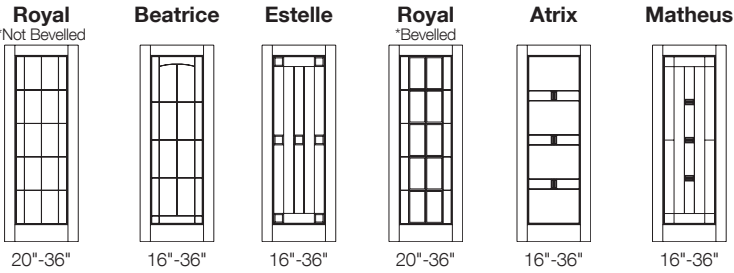

Aluminum Grill French Doors -Royal / Lino / Fiesta Series

- Please specify clear or obscure glass upon ordering.

*All doors higher than 84" will automatically have a bottom panel for Fiesta Series/Lino Series/ Royal Series

ROYAL SERIES