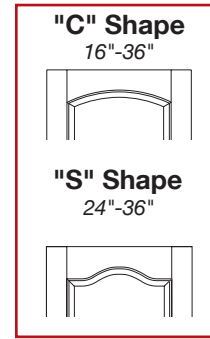

4 Lite French Interior Doors -OVOLO Moulding

Glass Groups

GROUP 1	Clear
GROUP 2	Clear Mirror 1 Side / Glue Chip / Martele / Morocco / Bronze Morocco / Screen
GROUP 3	Chinchilla / Chinchilla Bronze / Delta Clear / Kasumi / Konfetti / Linea / Oceanic / Satin White
GROUP 4	Delta White Etched / Waterfalls
GROUP 5	Clear Bevelled / Clear Mirror Bevelled 1 Side / Glue Chip Bevelled / Satin White Bevelled

80"H SINGLE DOORS -PRIMED MDF

*Custom Width 14" - 42" or Custom Height not listed below = X 1.25

MODEL	Glass Group 1	Glass Group 2	Glass Group 3	Glass Group 4	Glass Group 5
3040 / 304A / 3093 PRAIRIE / 3094					
16" / 18"	$823	$873	$1,092	$1,271	$1,720
20" / 22" / 24" / 26" (24"+ 3093/3094)	$826	$876	$1,092	$1,275	$1,724
28" / 30" / 32"	$844	$892	$1,092	$1,293	$1,741
34" / 36"	$860	$910	$1,129	$1,309	$1,757

For C & S Style Doors add $175 Upcharge (NOT Prairie/3094)

S Style Tops are 24" & above only

SINGLE UPGRADE UPCHARGES

SPECIES ADDER	Clear/Knotty Pine	+480
	Oak	+480
	Maple/Birch	+480
CUSTOM SIZES	Cut Down Max 2" (Off either 80/84/96")	+30
	84" Primed	+125
	84" Other Species	+200
	96" Primed	+300
	96" Other Species	+375
1-3/4" OPTIONS	Primed	+240
	Clear/Knotty/Oak/Maple/Birch	+480
MACHINE	3 Hinges & Lock 1-3/8"	+17
	3 Hinges & Lock 1-3/4"	+65

80"H BI-FOLD DOORS -PRIMED MDF

*Custom Width 14" - 42" or Custom Height not listed below = X 1.25

MODEL	Glass Group 1	Glass Group 2	Glass Group 3	Glass Group 4	Glass Group 5
3040P / 304AP					
20" / 22" / 24" / 26"	$1,118	$1,503	$1,579	$1,887	$2,656
28" / 30"	$1,147	$1,531	$1,610	$1,916	$2,685
32" / 34" / 36"	$1,177	$1,562	$1,638	$1,946	$2,715

For C & S Style Doors add $350 Upcharge

S Style Tops are 24" & above only

BIFOLD UPGRADE UPCHARGES

SPECIES ADDER	Clear Pine	+330
	Oak	+330
	Maple/Birch	+330
CUSTOM SIZES	Cut Down Max 2" (Off either 80/84/96")	+60
	84" Primed	+250
	84" Other Species	+375
	96" Primed	+600
	96" Other Species	+750