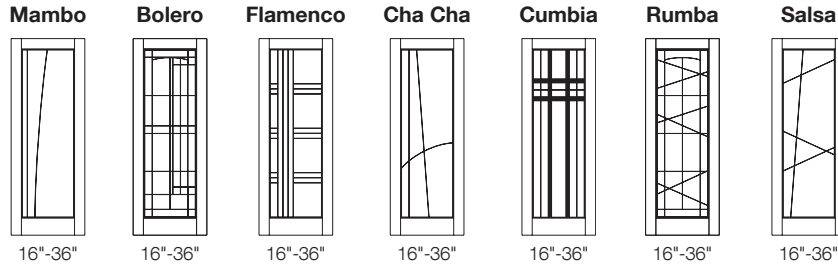

ROYAL SERIES

LINO SERIES

FIESTA SERIES

Glass Groups

*Royal and Royal Bevelled models are not available from 16" to 18".

GROUP 1	Mambo / *Royal (Not Bevelled)
GROUP 2	Beatrice / Bolero / Estelle / Flamenco
GROUP 3	Atrix / Cha Cha / Cumbia / Matheus / Boheme / *Royal Bevelled / Rumba / Salsa / Jadeva
GROUP 4	Caravel / Karai