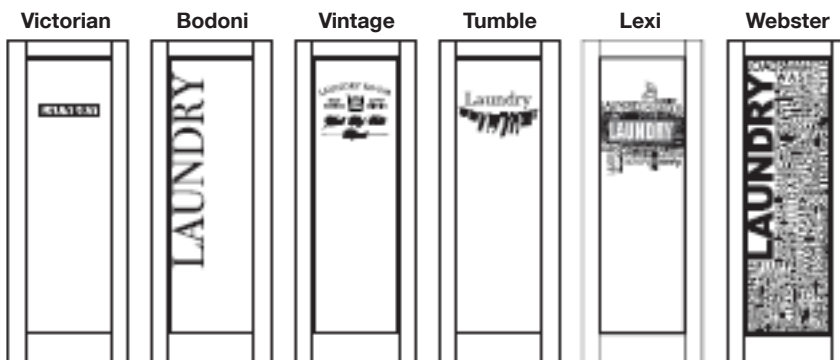

Styles

PANTRY

OFFICE

LAUNDRY

BATHROOM

CELLAR

GYM

1 Lite IMAGINE Series