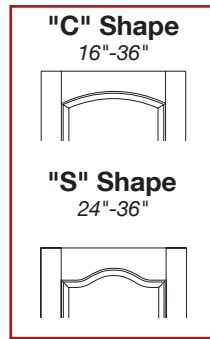

5 Lite French Interior Doors -OVOLO Moulding

Glass Groups

GROUP 1	Clear
GROUP 2	Clear Mirror 1 Side / Glue Chip / Martele / Morocco / Bronze Morocco / Screen
GROUP 3	Chinchilla / Chinchilla Bronze / Delta Clear / Kasumi / Konfetti / Linea / Oceanic / Satin White
GROUP 4	Delta White Etched / Waterfalls
GROUP 5	Clear Bevelled / Clear Mirror Bevelled 1 Side / Glue Chip Bevelled / Satin White Bevelled

80"H SINGLE DOORS -PRIMED MDF

*Custom Width 14" - 42" or Custom Height not listed below = X 1.25

MODEL	Glass Group 1	Glass Group 2	Glass Group 3	Glass Group 4	Glass Group 5
3050					
16" / 18"	$837	$759	$979	$1,157	$1,606
20" / 22" / 24" / 26"	$837	$764	$983	$1,163	$1,611
28" / 30" / 32"	$837	$780	$999	$1,179	$1,627
34" / 36"	$853	$796	$1,017	$1,197	$1,645

For C & S Style Doors add $175 Upcharge

S Style Tops are 24" & above only

80"H BI-FOLD DOORS

*Custom Width 14" - 42" or Custom Height not listed below = X 1.25

MODEL	Glass Group 1	Glass Group 2	Glass Group 3	Glass Group 4	Glass Group 5
3050P					
20" / 22" / 24" / 26"	$1,156	$1,540	$1,617	$1,925	$2,694
28" / 30"	$1,184	$1,569	$1,647	$1,953	$2,722
32" / 34" / 36"	$1,214	$1,599	$1,675	$1,983	$2,752

For C & S Style Doors add $350 Upcharge

S Style Tops are 24" & above only

SINGLE UPGRADE UPCHARGES

		Glass Group 1	Glass Group 2-5
SPECIES ADDER	Clear/Knotty Pine	+375	+480
	Oak	+375	+480
	Maple/Birch	+375	+480
CUSTOM SIZES	Cut Down Max 2" (Off either 80/84/96")	+30	+30
	84" Primed	+125	+125
	84" Other Species	+200	+200
	96" Primed	+300	+300
	96" Other Species	+375	+375
1-3/4" OPTIONS	Primed	+240	+240
	Clear/Knotty/Oak/Maple/Birch	+480	+480
MACHINE	3 Hinges & Lock 1-3/8"	+17	+17
	3 Hinges & Lock 1-3/4"	+65	+65

BIFOLD UPGRADE UPCHARGES

SPECIES ADDER	Clear Pine	+330
	Oak	+330
	Maple/Birch	+330
CUSTOM SIZES	Cut Down Max 2" (Off either 80/84/96")	+60
	84" Primed	+250
	84" Other Species	+375
	96" Primed	+600
	96" Other Species	+750