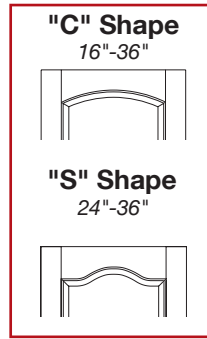

8 Lite French Interior Doors -OVOLO Moulding

Glass Groups

GROUP 1	Clear
GROUP 2	Clear Mirror 1 Side / Glue Chip / Martele / Morocco / Bronze Morocco / Screen
GROUP 3	Chinchilla / Chinchilla Bronze / Delta Clear / Kasumi / Konfetti / Linea / Oceanic / Satin White
GROUP 4	Delta White Etched / Waterfalls
GROUP 5	Clear Bevelled / Clear Mirror Bevelled 1 Side / Glue Chip Bevelled / Satin White Bevelled

80"H SINGLE DOORS -PRIMED MDF

*Custom Width 14" - 42" or Custom Height not listed below = X 1.25

MODEL	Glass Group 1	Glass Group 2	Glass Group 3	Glass Group 4	Glass Group 5
3080 / 308A					
20" / 22" / 24" / 26"	$826	$876	$1,092	$1,275	$1,724
28" / 30" / 32"	$844	$892	$1,092	$1,293	$1,741
34" / 36"	$860	$910	$1,129	$1,309	$1,757

For C & S Style Doors add $175 Upcharge

S Style Tops are 24" & above only

80"H BI-FOLD DOORS -PRIMED MDF

*Custom Width 14" - 42" or Custom Height not listed below = X 1.25

MODEL	Glass Group 1	Glass Group 2	Glass Group 3	Glass Group 4	Glass Group 5
3080P / 308AP					
20" / 22" / 24" / 26"	$1,118	$1,503	$1,579	$1,887	$2,656
28" / 30"	$1,147	$1,531	$1,610	$1,916	$2,685
32" / 34" / 36"	$1,177	$1,562	$1,638	$1,946	$2,715

For C & S Style Doors add $350 Upcharge

S Style Tops are 24" & above only

SINGLE UPGRADE UPCHARGES

SPECIES ADDER	Clear/Knotty Pine	+480
	Oak	+480
	Maple/Birch	+480
CUSTOM SIZES	Cut Down Max 2" (Off either 80/84/96")	+30
	84" Primed	+125
	84" Other Species	+200
	96" Primed	+300
	96" Other Species	+375
1-3/4" OPTIONS	Primed	+240
	Clear/Knotty/Oak/Maple/Birch	+480
MACHINE	3 Hinges & Lock 1-3/8"	+17
	3 Hinges & Lock 1-3/4"	+65

BIFOLD UPGRADE UPCHARGES

SPECIES ADDER	Clear Pine	+330
	Oak	+330
	Maple/Birch	+330
CUSTOM SIZES	Cut Down Max 2" (Off either 80/84/96")	+60
	84" Primed	+250
	84" Other Species	+375
	96" Primed	+600
	96" Other Species	+750