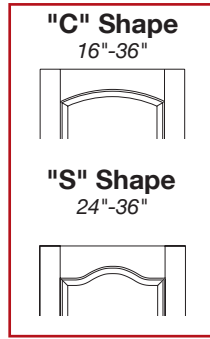

15 Lite French Interior Doors -OVOLO Moulding

3150

28"-36"

Glass Groups

*White Laminated in single doors only

GROUP 1	Clear
GROUP 2	Clear Mirror 1 Side / Glue Chip / Martele / Morocco / Bronze Morocco / Screen
GROUP 3	Chinchilla / Chinchilla Bronze / Delta Clear / Kasumi / Konfetti / Linea / Oceanic / Satin White
GROUP 4	Delta White Etched / Waterfalls
GROUP 5	Clear Bevelled / Clear Mirror Bevelled 1 Side / Glue Chip Bevelled / Satin White Bevelled

80"H SINGLE DOORS -PRIMED MDF

*Custom Width 14" - 42" or Custom Height not listed below = X 1.25

MODEL	Glass Group 1	Glass Group 2	Glass Group 3	Glass Group 4	Glass Group 5
3150					
28" / 30" / 32"	$837	$780	$999	$1,179	$1,627
34" / 36"	$853	$796	$1,017	$1,197	$1,645

For C & S Style Doors add $175 Upcharge

S Style Tops are 24" & above only

SINGLE UPGRADE UPCHARGES

		Glass Group 1	Glass Group 2-5
SPECIES ADDER	Clear/Knotty Pine	+375	+480
	Oak	+375	+480
	Maple/Birch	+375	+480
CUSTOM SIZES	Cut Down Max 2" (Off either 80/84/96")	+30	+30
	84" Primed	+125	+125
	84" Other Species	+200	+200
	96" Primed	+300	+300
	96" Other Species	+375	+375
1-3/4" OPTIONS	Primed	+240	+240
	Clear/Knotty/Oak/Maple/Birch	+480	+480
MACHINE	3 Hinges & Lock 1-3/8"	+17	+17
	3 Hinges & Lock 1-3/4"	+65	+65