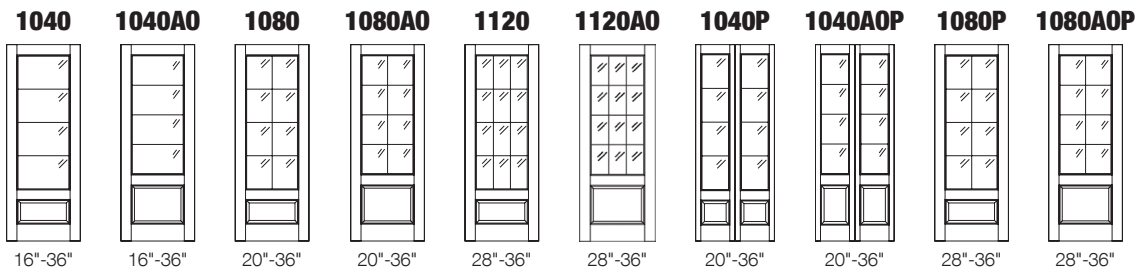

Aluminum Grill French Doors -Renaissance Series

Glass Groups

GROUP 1	Clear / Glue Chip / Mertele / Morocco
GROUP 2	Bronze Morocco / Chinchilla / Kasumi / Screen / Waterfalls
GROUP 3	Clear Mirror 2 Sides / Delta Clear / Konfetti / Satin White / Clear Oceanic
GROUP 4	Delta White Etched / Glue Chip Bevelled / Clear Bevelled
GROUP 5	Clear Mirror Bevelled 1 Side / Satin White Bevelled / Mirror + Mirror Bevelled

Grill Codes

COLOURS OF GRILLS	CODE	Renaissance
Gold	0	1150
Chrome	1	1151
Flat Silver	2	1152
Venetian Bronze	5	1155
Stainless	9	1159

80"H SINGLE DOORS -PRIMED MDF

*Custom Width 14" - 42" or Custom Height not listed below = X 1.25

MODEL	Glass Group 1	Glass Group 2	Glass Group 3	Glass Group 4	Glass Group 5
1040 / 1040AO / 1080 / 1080AO / 1120 / 1120AO					
16" / 18" (1040/1040AO Only)	$1,263	$1,382	$1,462	$1,663	$1,903
20" / 22" / 24" / 26" (1050/1100 Only)	$1,275	$1,394	$1,474	$1,675	$1,916
28" / 30" / 32"	$1,323	$1,442	$1,522	$1,724	$1,964
34" / 36"	$1,407	$1,526	$1,606	$1,807	$2,047

For C Style Doors add $325 Upcharge

SINGLE UPGRADE UPCHARGES

SPECIES ADDER	Clear/Knotty Pine	+705
	Oak	+705
	Maple/Birch	+705
CUSTOM SIZES	Cut Down Max 2" (Off either 80/84/96")	+30
	84" Primed	+125
	84" Other Species	+200
	96" Primed	+300
	96" Other Species	+375
1-3/4" OPTIONS	Primed	+240
	Clear/Knotty/Oak/Maple/Birch	+480
MACHINE	3 Hinges & Lock 1-3/8"	+17
	3 Hinges & Lock 1-3/4"	+65

80"H BI-FOLD DOORS -PRIMED MDF

*Custom Width 14" - 42" or Custom Height not listed below = X 1.25

MODEL	Glass Group 1	Glass Group 2	Glass Group 3	Glass Group 4	Glass Group 5
1040P / 1040AOP / 1080P / 1080AOP					
20" / 22" / 24" / 26" (1040P/1040AOP Only)	$1,941	$2,062	$2,242	$2,421	$2,542
28" / 30"	$2,014	$2,133	$2,313	$2,494	$2,614
32" / 34" / 36"	$2,085	$2,206	$2,386	$2,565	$2,687

For C Style Doors add $350 Upcharge

BIFOLD UPGRADE UPCHARGES

SPECIES ADDER	Clear Pine	+450
	Oak	+450
	Maple/Birch	+450
CUSTOM SIZES	Cut Down Max 2" (Off either 80/84/96")	+60
	84" Primed	+250
	84" Other Species	+375
	96" Primed	+600
	96" Other Species	+750