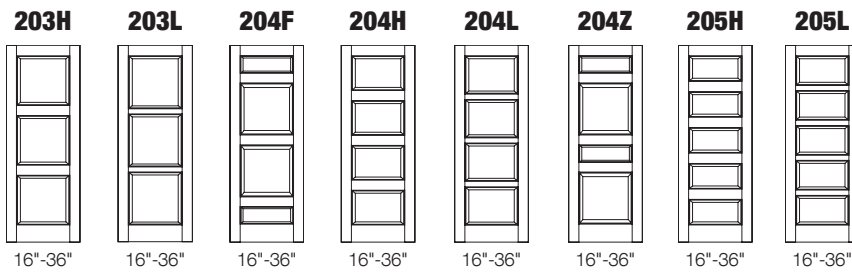

Raised Panel Doors -OVOLO

80\"/>

*Custom Width 14" - 42" or Custom Height not listed below = X 1.25

MODEL

203H / 203L / 204F / 204H / 204L / 204Z / 205H / 205L	
16" / 18"	$604
20" / 22" / 24" / 26"	$616
28" / 30" / 32"	$659
34" / 36"	$705

80\"/>

*Custom Width 14" - 42" or Custom Height not listed below = X 1.25

MODEL

203HP / 203LP	
20" / 22" / 24" / 26"	$946
28" / 30"	$1,010
32" / 34" / 36"	$1,074

204FP / 204HP / 204LP / 204ZP	
20" / 22" / 24" / 26"	$994
28" / 30"	$1,058
32" / 34" / 36"	$1,122

205HP / 205LP	
20" / 22" / 24" / 26"	$1,042
28" / 30"	$1,106
32" / 34" / 36"	$1,170

SINGLE UPGRADE UPCHARGES

SPECIES ADDER		
Clear/Knotty Pine		+865
Oak		+865
Maple/Birch		+865

CUSTOM SIZES		
Cut Down Max 2" (Off either 80/84/96")		+30
84" Primed		+125
84" Other Species		+200
96" Primed		+300
96" Other Species		+375

1-3/4" OPTIONS		
Primed		+240
Clear/Knotty/Oak/Maple/Birch		+480

MACHINE		
3 Hinges & Lock 1-3/8"		+17
3 Hinges & Lock 1-3/4"		+65

BIFOLD UPGRADE UPCHARGES

SPECIES ADDER		
Clear/Knotty Pine		+730
Oak		+730
Maple/Birch		+730

CUSTOM SIZES		
Cut Down Max 2" (Off either 80/84/96")		+60
84" Primed		+250
84" Other Species		+375
96" Primed		+600
96" Other Species		+750