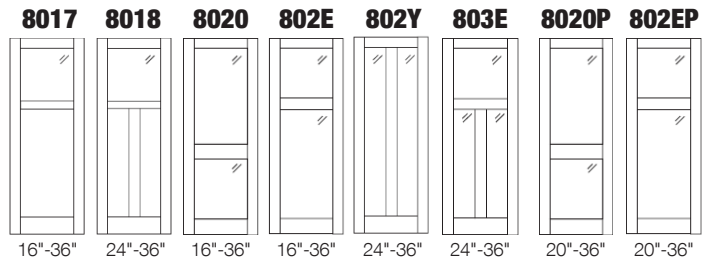

Shaker Moulding