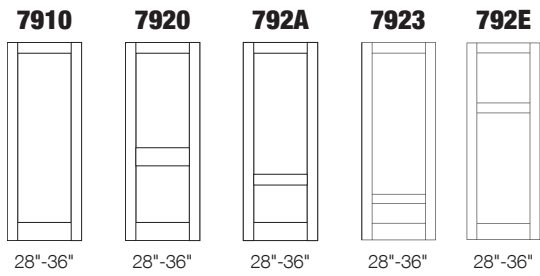

20 Min 1-3/4" Fire Rated Flat Panel Doors -SHAKER

• Fire Rated Doors CANNOT be cut. For custom size contact our customer service for pricing.