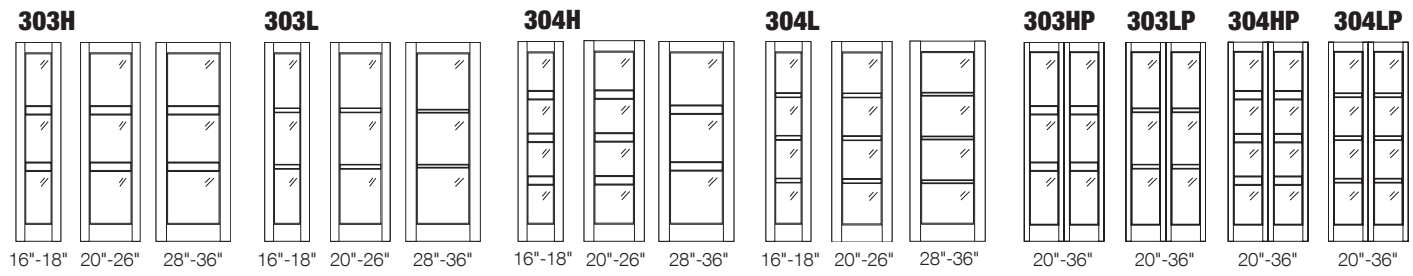

3 & 4 Lite French Interior Doors -OVOLO Moulding

Glass Groups

- **NOT available in models starting with 8*
- ***Only available on 303H / 303L / 304H / 304L*
- ****Only available on 303H / 303L / 304H / 304L*

GROUP 1	Clear
GROUP 2	Clear Mirror 1 Side / Glue Chip / *Martele / Morocco / Bronze Morocco / Screen
GROUP 3	Chinchilla / Chinchilla Bronze / *Delta Clear / Kasumi / Konfetti / Linea / Oceanic / Satin White / **White Laminated
GROUP 4	*Delta White Etched / **Waterfalls
GROUP 5	Clear Bevelled / Clear Mirror Bevelled 1 Side / Glue Chip Bevelled / *Satin White Bevelled

80" H SINGLE DOORS -PRIMED MDF

*Custom Width 14" - 42" or Custom Height not listed below = X 1.25

MODEL	Glass Group 1	Glass Group 2	Glass Group 3	Glass Group 4	Glass Group 5
303H / 303L / 304H / 304L					
16" / 18"	$736	$771	$992	$1,170	$1,619
20" / 22" / 24" / 26"	$741	$777	$996	$1,175	$1,624
28" / 30" / 32"	$757	$793	$1,013	$1,191	$1,640
34" / 36"	$778	$809	$1,029	$1,209	$1,658

SINGLE UPGRADE UPCHARGES

SPECIES ADDER	Clear/Knotty Pine	+525
	Oak	+525
	Maple/Birch	+525
CUSTOM SIZES	Cut Down Max 2" (Off either 80/84/96")	+30
	84" Primed	+125
	84" Other Species	+200
	96" Primed	+300
	96" Other Species	+375
1-3/4" OPTIONS	Primed	+240
	Clear/Knotty/Oak/Maple/Birch	+480
MACHINE	3 Hinges & Lock 1-3/8"	+17
	3 Hinges & Lock 1-3/4"	+65

80" H BI-FOLD DOORS -PRIMED MDF

*Custom Width 14" - 42" or Custom Height not listed below = X 1.25

MODEL	Glass Group 1	Glass Group 2	Glass Group 3	Glass Group 4	Glass Group 5
303HP / 303LP / 304HP / 304LP					
20" / 22" / 24" / 26"	$1,156	$1,540	$1,617	$1,925	$2,694
28" / 30"	$1,184	$1,569	$1,647	$1,953	$2,722
32" / 34" / 36"	$1,214	$1,599	$1,675	$1,983	$2,752

BIFOLD UPGRADE UPCHARGES

SPECIES ADDER	Clear Pine	+330
	Oak	+330
	Maple/Birch	+330
CUSTOM SIZES	Cut Down Max 2" (Off either 80/84/96")	+60
	84" Primed	+250
	84" Other Species	+375
	96" Primed	+600
	96" Other Species	+750