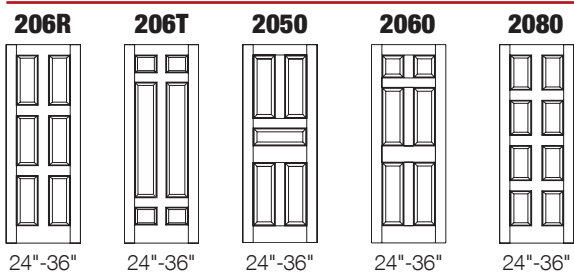

Raised Panel Doors -OVOLO