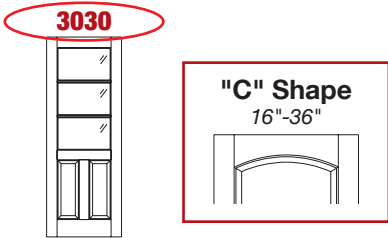

Example of how to find your total price:

30"x84" Primed 3030 Satin White Door with a "C" Style Top

DOOR SELECTION:	PRICING BREAKDOWN:
STEP 1: Model #3030	\$808 / (30"x80" Door, Model 3030 in Satin White)
STEP 2: Glass Group 3 - Satin White Glass Style	\$135 / (C Style upcharge)
STEP 3: Door size 30" x 84"	\$95 / (84" Primed upcharge)
STEP 4: Add C Top Charge & 84" Primed Size Upcharge	TOTAL LIST: \$1,038