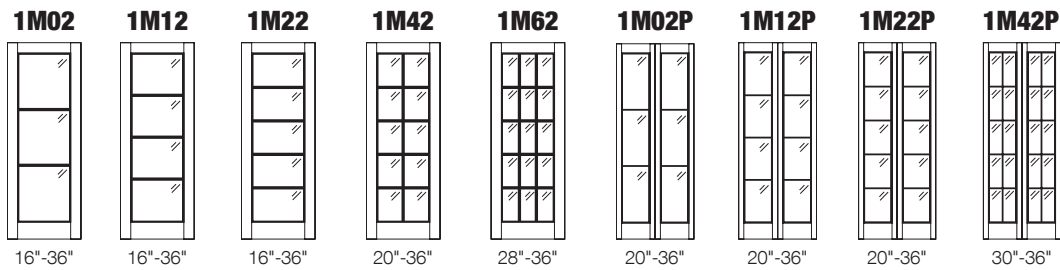

Aluminum Grill French Doors -Loft Series OVOLO Moulding

•40mm Grill

*All doors higher than 84" will automatically have a bottom panel for Loft Series

Glass Groups

GROUP 1	Clear / Glue Chip / Mertele / Morocco
GROUP 2	Bronze Morocco / Chinchilla / Kasumi / Screen / Waterfalls
GROUP 3	Clear Mirror 2 Sides / Delta Clear / Konfetti / Satin White / Clear Oceanic
GROUP 4	Delta White Etched / Glue Chip Bevelled / Clear Bevelled
GROUP 5	Clear Mirror Bevelled 1 Side / Satin White Bevelled / Mirror + Mirror Bevelled

Grill Codes

COLOURS OF GRILLS	CODE	Loft
Flat Silver	2	1L62
Stainless	9	1I69

80"H SINGLE DOORS -PRIMED MDF

*Custom Width 14" - 42" or Custom Height not listed below = X 1.25

MODEL	Glass Group 1	Glass Group 2	Glass Group 3	Glass Group 4	Glass Group 5
1M02 / 1M12 / 1M22 / 1M42 / 1M62					
16" / 18"	$1,362	$1,483	$1,563	$1,763	$2,003
20" / 22" / 24" / 26"	$1,375	$1,494	$1,574	$1,775	$2,015
28" / 30" / 32"	$1,423	$1,542	$1,622	$1,823	$2,064
34" / 36"	$1,506	$1,627	$1,708	$1,907	$2,003

SINGLE UPGRADE UPCHARGES

SPECIES ADDER	Clear/Knotty Pine	+705
	Oak	+705
	Maple/Birch	+705
CUSTOM SIZES	Cut Down Max 2" (Off either 80/84/96")	+30
	84" Primed	+125
	84" Other Species	+200
	96" Primed	+300
	96" Other Species	+375
1-3/4" OPTIONS	Primed	+240
	Clear/Knotty/Oak/Maple/Birch	+480
MACHINE	3 Hinges & Lock 1-3/8"	+17
	3 Hinges & Lock 1-3/4"	+65

80"H BI-FOLD DOORS -PRIMED MDF

*Custom Width 14" - 42" or Custom Height not listed below = X 1.25

MODEL	Glass Group 1	Glass Group 2	Glass Group 3	Glass Group 4	Glass Group 5
1M02P / 1M12P / 1M22P / 1M42P					
20" / 22" / 24" / 26" (1L42P Only)	$2,131	$2,250	$2,432	$2,612	$2,731
28" / 30" (1L42P Only)	$2,202	$2,323	$2,503	$2,683	$2,804
32" / 34" / 36"	$2,275	$2,395	$2,576	$2,756	$2,875

BIFOLD UPGRADE UPCHARGES

SPECIES ADDER	Clear Pine	+450
	Oak	+450
	Maple/Birch	+450
CUSTOM SIZES	Cut Down Max 2" (Off either 80/84/96")	+60
	84" Primed	+250
	84" Other Species	+375
	96" Primed	+600
	96" Other Species	+750