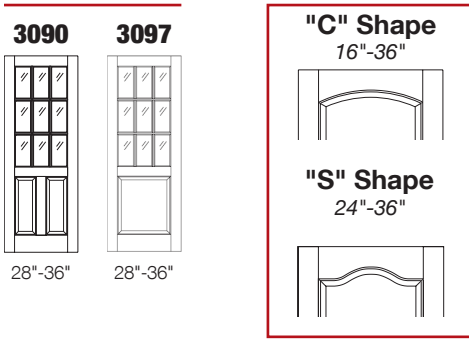

9 Lite French Interior Doors -OVOLO Moulding

Glass Groups

*White Laminated in single doors only

GROUP 1	Clear
GROUP 2	Clear Mirror 1 Side / Glue Chip / Martele / Morocco / Bronze Morocco / Screen
GROUP 3	Chinchilla / Chinchilla Bronze / Delta Clear / Kasumi / Konfetti / Linea / Oceanic / Satin White
GROUP 4	Delta White Etched / Waterfalls
GROUP 5	Clear Bevelled / Clear Mirror Bevelled 1 Side / Glue Chip Bevelled / Satin White Bevelled

80"H SINGLE DOORS -PRIMED MDF

*Custom Width 14" - 42" or Custom Height not listed below = X 1.25

MODEL	Glass Group 1	Glass Group 2	Glass Group 3	Glass Group 4	Glass Group 5
3090 / 3090C / 3090S / 3097					
28" / 30" / 32"	$729	$778	$999	$1,177	$1,626
34" / 36"	$746	$796	$1,015	$1,195	$1,643

For C & S Style Doors add $175 Upcharge

S Style Tops are 24" & above only

SINGLE UPGRADE UPCHARGES

SPECIES ADDER	Clear/Knotty Pine	+480
	Oak	+480
	Maple/Birch	+480
CUSTOM SIZES	Cut Down Max 2" (Off either 80/84/96")	+30
	84" Primed	+125
	84" Other Species	+200
	96" Primed	+300
	96" Other Species	+375
1-3/4" OPTIONS	Primed	+240
	Clear/Knotty/Oak/Maple/Birch	+480
MACHINE	3 Hinges & Lock 1-3/8"	+17
	3 Hinges & Lock 1-3/4"	+65