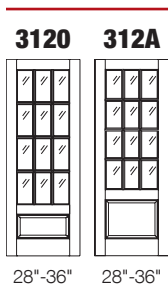

12 Lite French Interior Doors -OVOLO Moulding

Glass Groups

GROUP 1	Clear
GROUP 2	Clear Mirror 1 Side / Glue Chip / Martele / Morocco / Bronze Morocco / Screen
GROUP 3	Chinchilla / Chinchilla Bronze / Delta Clear / Kasumi / Konfetti / Linea / Oceanic / Satin White
GROUP 4	Delta White Etched / Waterfalls
GROUP 5	Clear Bevelled / Clear Mirror Bevelled 1 Side / Glue Chip Bevelled / Satin White Bevelled

80"H SINGLE DOORS -PRIMED MDF

*Custom Width 14" - 42" or Custom Height not listed below = X 1.25

MODEL	Glass Group 1	Glass Group 2	Glass Group 3	Glass Group 4	Glass Group 5
3120 / 312A					
28" / 30" / 32"	$844	$892	$1,092	$1,293	$1,741
34" / 36"	$860	$910	$1,129	$1,309	$1,757

For C & S Style Doors add $175 Upcharge

S Style Tops are 24" & above only

SINGLE UPGRADE UPCHARGES

SPECIES ADDER	Clear/Knotty Pine	+480
	Oak	+480
	Maple/Birch	+480
CUSTOM SIZES	Cut Down Max 2" (Off either 80/84/96")	+30
	84" Primed	+125
	84" Other Species	+200
	96" Primed	+300
	96" Other Species	+375
1-3/4" OPTIONS	Primed	+240
	Clear/Knotty/Oak/Maple/Birch	+480
MACHINE	3 Hinges & Lock 1-3/8"	+17
	3 Hinges & Lock 1-3/4"	+65