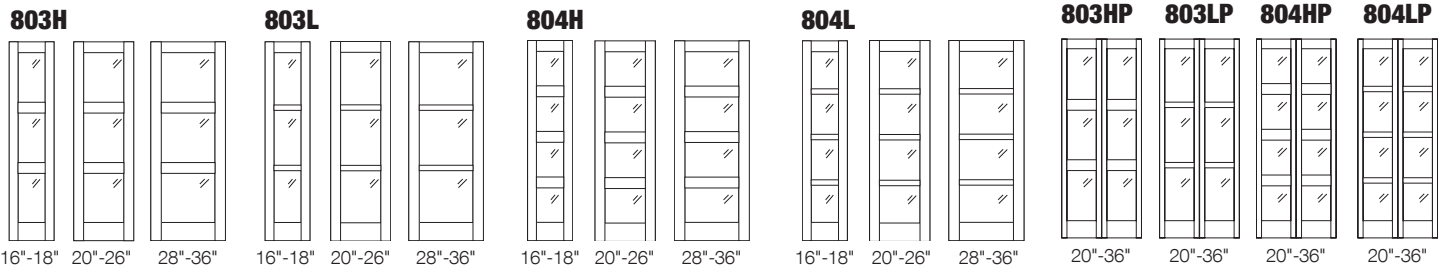

3 & 4 Lite French Interior Doors -SHAKER Moulding

Glass Groups

- **NOT available in models starting with 8*
- ***Only available on 803H / 803L / 804H / 804L*

GROUP 1	Clear
GROUP 2	Clear Mirror 1 Side / Glue Chip / *Martele / Morocco / Bronze Morocco / Screen
GROUP 3	Chinchilla / Chinchilla Bronze / *Delta Clear / Kasumi / Konfetti / Linea / Oceanic / Satin White / **White Laminated
GROUP 4	**Clear Mirror 2 Sides / **Cobra / *Delta White Etched / **Karma Clear / **Karma Obscure / **Waterfalls / **Magma
GROUP 5	Clear Bevelled / Clear Mirror Bevelled 1 Side / Glue Chip Bevelled / *Satin White Bevelled

80"H SINGLE DOORS -PRIMED MDF

*Custom Width 14" - 42" or Custom Height not listed below = X 1.25

MODEL	Glass Group 1	Glass Group 2	Glass Group 3	Glass Group 4	Glass Group 5
803H / 803L / 804H / 804L					
16" / 18"	$736	$771	$992	$1,170	$1,619
20" / 22" / 24" / 26"	$741	$777	$996	$1,175	$1,624
28" / 30" / 32"	$757	$793	$1,013	$1,191	$1,640
34" / 36"	$778	$809	$1,029	$1,209	$1,658

SINGLE UPGRADE UPCHARGES

SPECIES ADDER	Clear/Knotty Pine	+525
	Oak	+525
	Maple/Birch	+525
CUSTOM SIZES	Cut Down Max 2" (Off either 80/84/96")	+30
	84" Primed	+125
	84" Other Species	+200
	96" Primed	+300
	96" Other Species	+375
1-3/4" OPTIONS	Primed	+240
	Clear/Knotty/Oak/Maple/Birch	+480
MACHINE	3 Hinges & Lock 1-3/8"	+17
	3 Hinges & Lock 1-3/4"	+65

80"H BI-FOLD DOORS -803HP / 803LP / 804HP / 804LP

*Custom Width 14" - 42" or Custom Height not listed below = X 1.25

PRIMED	Group 1	Group 2	Group 3	Group 4	Group 5
20" / 22" / 24" / 26"	$1,156	$1,540	$1,617	$1,925	$2,694
28" / 30"	$1,184	$1,569	$1,647	$1,953	$2,722
32" / 34" / 36"	$1,214	$1,599	$1,675	$1,983	$2,752

BIFOLD UPGRADE UPCHARGES

SPECIES ADDER	Clear Pine	+330
	Oak	+330
	Maple/Birch	+330
CUSTOM SIZES	Cut Down Max 2" (Off either 80/84/96")	+60
	84" Primed	+250
	84" Other Species	+375
	96" Primed	+600
	96" Other Species	+750