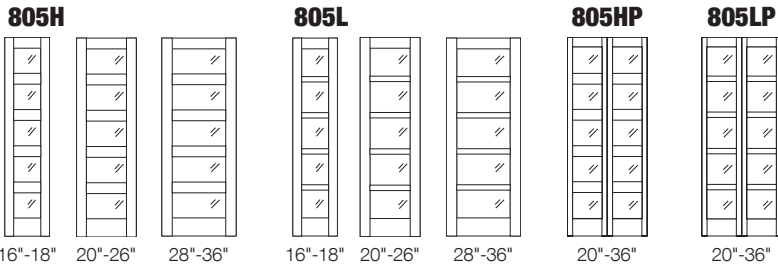

5 Lite French Interior Doors -SHAKER Moulding

Glass Groups

- *NOT available in Models starting with 8
- **Only available on 805H / 805L

GROUP 1	Clear
GROUP 2	Clear Mirror 1 Side / Glue Chip / *Martele / Morocco / Bronze Morocco / Screen
GROUP 3	Chinchilla / Chinchilla Bronze / *Delta Clear / Kasumi / Konfetti / Linea / Oceanic / Satin White / **White Laminated
GROUP 4	Clear Mirror 2 Sides / **Cobra / *Delta White Etched / **Karma Clear / **Karma Obscure / **Waterfalls / **Magma
GROUP 5	Clear Bevelled / Clear Mirror Bevelled 1 Side / Glue Chip Bevelled / *Satin White Bevelled

80"H SINGLE DOORS -PRIMED MDF

*Custom Width 14" - 42" or Custom Height not listed below = X 1.25

MODEL	Glass Group 1	Glass Group 2	Glass Group 3	Glass Group 4	Glass Group 5
805H / 805L					
16" / 18"	$736	$771	$992	$1,170	$1,619
20" / 22" / 24" / 26"	$741	$777	$996	$1,175	$1,624
28" / 30" / 32"	$757	$793	$1,013	$1,191	$1,640
34" / 36"	$778	$809	$1,029	$1,209	$1,658

SINGLE UPGRADE UPCHARGES

SPECIES ADDER	Clear/Knotty Pine	+525
	Oak	+525
	Maple/Birch	+525
CUSTOM SIZES	Cut Down Max 2" (Off either 80/84/96")	+30
	84" Primed	+125
	84" Other Species	+200
	96" Primed	+300
	96" Other Species	+375
1-3/4" OPTIONS	Primed	+240
	Clear/Knotty/Oak/Maple/Birch	+480
MACHINE	3 Hinges & Lock 1-3/8"	+17
	3 Hinges & Lock 1-3/4"	+65

80"H BI-FOLD DOORS -PRIMED MDF

*Custom Width 14" - 42" or Custom Height not listed below = X 1.25

MODEL	Glass Group 1	Glass Group 2	Glass Group 3	Glass Group 4	Glass Group 5
805HP / 805LP					
20" / 22" / 24" / 26"	$1,156	$1,540	$1,617	$1,925	$2,694
28" / 30"	$1,184	$1,569	$1,647	$1,953	$2,722
32" / 34" / 36"	$1,214	$1,599	$1,675	$1,983	$2,752

BIFOLD UPGRADE UPCHARGES

SPECIES ADDER	Clear Pine	+330
	Oak	+330
	Maple/Birch	+330
CUSTOM SIZES	Cut Down Max 2" (Off either 80/84/96")	+60
	84" Primed	+250
	84" Other Species	+375
	96" Primed	+600
	96" Other Species	+750