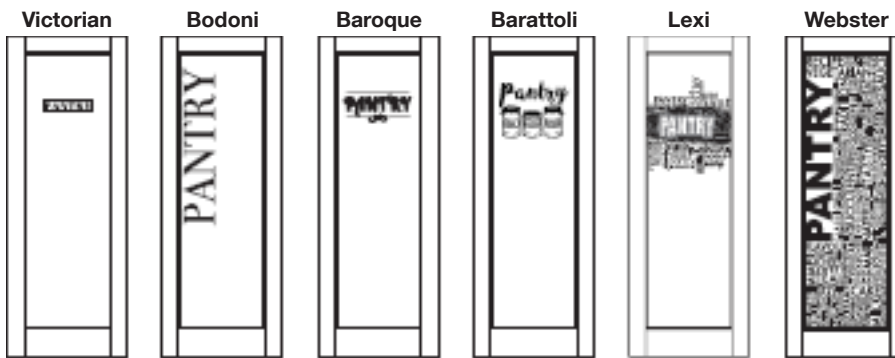

1 Lite IMAGINE Series

Customize your doors from dozens of options with Imagine series.

1000 -OVOLO

C or S shape available

24"-36"

6000 -SHAKER

Glass Restrictions

24"-36"

GLASS Groups

Pantry-Clear
Pantry-Satin White
Office-Clear
Office-Satin White
Laundry-Clear
Laundry-Satin White
Cellar-Clear
Cellar-Satin White
Gym-Clear
Gym-Satin White

PRINT Colours

Black
Red
Yellow
Green
Grey
White

Styles

PANTRY