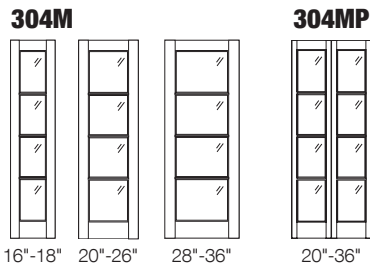

4 Lite French Interior Doors -OVOLO Moulding

Glass Groups

GROUP 1	Clear
GROUP 2	Clear Mirror 1 Side / Glue Chip / Martele / Morocco / Bronze Morocco / Screen
GROUP 3	Chinchilla / Chinchilla Bronze / Delta Clear / Kasumi / Konfetti / Linea / Oceanic / Satin White
GROUP 4	Delta White Etched / Waterfalls
GROUP 5	Clear Bevelled / Clear Mirror Bevelled 1 Side / Glue Chip Bevelled / Satin White Bevelled

80"H SINGLE DOORS -PRIMED MDF

*Custom Width 14" - 42" or Custom Height not listed below = X 1.25

MODEL	Glass Group 1	Glass Group 2	Glass Group 3	Glass Group 4	Glass Group 5
304M					
16" / 18"	$709	$757	$978	$1,157	$1,606
20" / 22" / 24" / 26"	$712	$762	$981	$1,161	$1,610
28" / 30" / 32"	$729	$778	$999	$1,177	$1,626
34" / 36"	$746	$796	$1,015	$1,195	$1,643

For C & S Style Doors add $175 Upcharge

S Style Tops are 24" & above only

SINGLE UPGRADE UPCHARGES

SPECIES ADDER	Clear/Knotty Pine	+480
	Oak	+480
	Maple/Birch	+480
CUSTOM SIZES	Cut Down Max 2" (Off either 80/84/96")	+30
	84" Primed	+125
	84" Other Species	+200
	96" Primed	+300
	96" Other Species	+375
1-3/4" OPTIONS	Primed	+240
	Clear/Knotty/Oak/Maple/Birch	+480
MACHINE	3 Hinges & Lock 1-3/8"	+17
	3 Hinges & Lock 1-3/4"	+65

80"H BI-FOLD DOORS -PRIMED MDF

*Custom Width 14" - 42" or Custom Height not listed below = X 1.25

MODEL	Glass Group 1	Glass Group 2	Glass Group 3	Glass Group 4	Glass Group 5
304MP					
20" / 22" / 24" / 26"	$1,156	$1,540	$1,617	$1,925	$2,694
28" / 30"	$1,184	$1,569	$1,647	$1,953	$2,722
32" / 34" / 36"	$1,214	$1,599	$1,675	$1,983	$2,752

For C & S Style Doors add $350 Upcharge

S Style Tops are 24" & above only

BIFOLD UPGRADE UPCHARGES

SPECIES ADDER	Clear Pine	+330
	Oak	+330
	Maple/Birch	+330
CUSTOM SIZES	Cut Down Max 2" (Off either 80/84/96")	+60
	84" Primed	+250
	84" Other Species	+375
	96" Primed	+600
	96" Other Species	+750