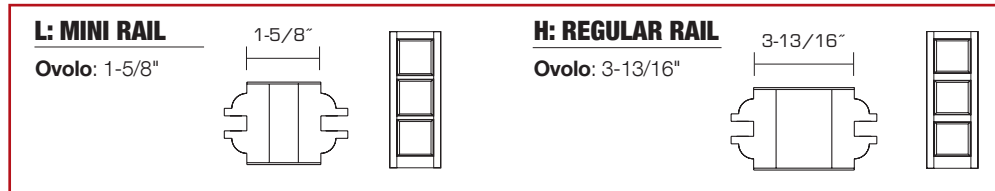

20 Min 1-3/4" Fire Rated Raised Panel Doors -OVOLO

• Fire Rated Doors CANNOT be cut. For custom size contact our customer service for pricing.

Rail Types

Panel Types

80"H SINGLE DOORS -PRIMED MDF

*Custom Width 14" - 42" or Custom Height not listed below = X 1.25

SINGLE UPGRADE UPCHARGES

SPECIES ADDER	Clear/Knotty Pine	+1,030
	Oak	+1,030
	Maple/Birch	+1,030
CUSTOM SIZES	84" Primed	+125
	84" Other Species	+200
	96" Primed	+300
	96" Other Species	+375
MACHINE	3 Hinges & Lock 1-3/4"	+65

MODEL

206R / 206T / 2050 / 2060 / 2080	
28" / 30" / 32"	$2,087
34" / 36"	$2,135