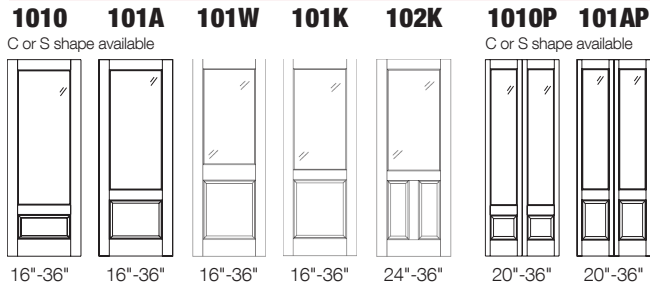

1 Lite Tempered Glass Doors -OVOLO & SHAKER Moulding

Colonial (Ovolo) Moulding