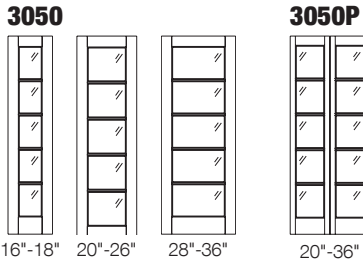

5 Lite French Interior Doors -OVOLO Moulding

Glass Groups

GROUP 1	Clear
GROUP 2	Clear Mirror 1 Side / Glue Chip / Martele / Morocco / Bronze Morocco / Screen
GROUP 3	Chinchilla / Chinchilla Bronze / Delta Clear / Kasumi / Konfetti / Linea / Oceanic / Satin White
GROUP 4	Delta White Etched / Waterfalls
GROUP 5	Clear Bevelled / Clear Mirror Bevelled 1 Side / Glue Chip Bevelled / Satin White Bevelled

80"H SINGLE DOORS -PRIMED MDF

*Custom Width 14" - 42" or Custom Height not listed below = X 1.25

MODEL	Glass Group 1	Glass Group 2	Glass Group 3	Glass Group 4	Glass Group 5
3050					
16" / 18"	$837	$759	$979	$1,157	$1,606
20" / 22" / 24" / 26"	$837	$764	$983	$1,163	$1,611
28" / 30" / 32"	$837	$780	$999	$1,179	$1,627
34" / 36"	$853	$796	$1,017	$1,197	$1,645

For C & S Style Doors add $175 Upcharge

S Style Tops are 24" & above only

80"H BI-FOLD DOORS

*Custom Width 14" - 42" or Custom Height not listed below = X 1.25

MODEL	Glass Group 1	Glass Group 2	Glass Group 3	Glass Group 4	Glass Group 5
3050P					
20" / 22" / 24" / 26"	$1,156	$1,540	$1,617	$1,925	$2,694
28" / 30"	$1,184	$1,569	$1,647	$1,953	$2,722
32" / 34" / 36"	$1,214	$1,599	$1,675	$1,983	$2,752

For C & S Style Doors add $350 Upcharge

S Style Tops are 24" & above only

SINGLE UPGRADE UPCHARGES

		Glass Group 1	Glass Group 2-5
SPECIES ADDER	Clear/Knotty Pine	+375	+480
	Oak	+375	+480
	Maple/Birch	+375	+480
CUSTOM SIZES	Cut Down Max 2" (Off either 80/84/96")	+30	+30
	84" Primed	+125	+125
	84" Other Species	+200	+200
	96" Primed	+300	+300
	96" Other Species	+375	+375
1-3/4" OPTIONS	Primed	+240	+240
	Clear/Knotty/Oak/Maple/Birch	+480	+480
MACHINE	3 Hinges & Lock 1-3/8"	+17	+17
	3 Hinges & Lock 1-3/4"	+65	+65

BIFOLD UPGRADE UPCHARGES

SPECIES ADDER	Clear Pine	+330
	Oak	+330
	Maple/Birch	+330
CUSTOM SIZES	Cut Down Max 2" (Off either 80/84/96")	+60
	84" Primed	+250
	84" Other Species	+375
	96" Primed	+600
	96" Other Species	+750