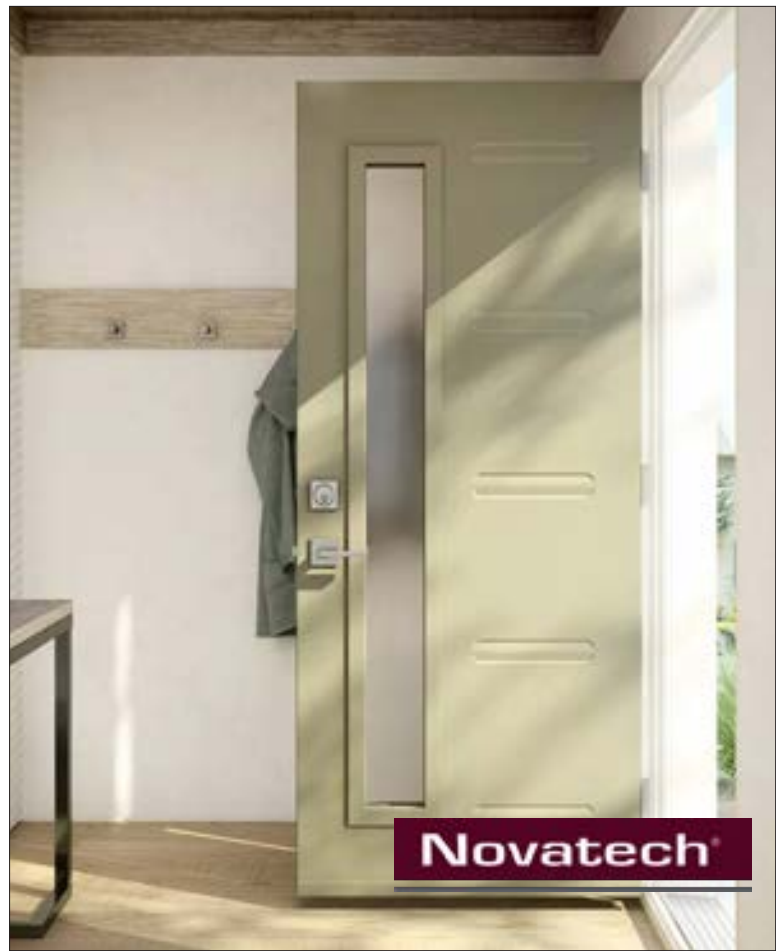

Doorsmith
Your Complete Door Source

2024 Supplementary Glass Catalogue

Pub. Apr 1, 2024

Novatech

Table of Contents

GLASS FAMILIES BY ODL® -PG. 4-32

STOCKING ODL® Glass Options

Clear / Rain / Mini Blind / Grills / Blanca / Nouveau / Monterey / Courtyard / Oak Park	4-7
Destination Style - Courtyard / Crosswalk / Waterside	8-9
Perspectives Style - Blanca / Chinchilla / Micro-Granite / Rain / Streamed / Vapor	10-14
Classic Style - Cadence / Bristol / Nouveau / Grace / Ditto	15-17
Contemporary Style - Entropy / Mistify / Dorian	18-19
Craftsman Style - Mohave / Oak Park / Monterey / Topaz	20-21
Old World Style - Paris	22
Verre Select - Cadence/ Endrick / Fragrance / Gabriella / Linea / Amadeus / Whister / Epic / Cyndi / Karma / Rodin	23-26
Internal Blinds Style - Internal Blinds	27
Simulated Divided Lights - SDL	28-31
Grills Between Glass - GBG	32

Novatech

GLASS FAMILIES BY NOVATECH® -PG. 33-65

STOCKING NOVATECH® Glass Options

Clear/ Sandblasted/ Transit / Q470 Venting / Elevation Venting	34
Textured Style - Chinchilla / Fluid / Masterline / Pinhead / Sandblasted / White Satin / Screen / Soft	36-39
Contemporary Style - Avenue / Azur / Barcello / Belmont / Edge / Equation / Kira / Pure / Rhythm / St. James / Bolero / Nobel / Zenith / Side / Nuando / Mist / Textile	40-46
Classic Style - Allure / Alys / Arima / Attraction / Bistro / Cathedrale / Cachet / Celeste / Chanelle / Evengeline II / Emori / Distinction / Kallima / Liano / Louisbourg / Mistral / Mystique / Opal / Ophir / Transit / Verso / Winchester / Portrait / Crystal / Balance	47-58
Venting Style - Elevation	59-60
Clear Style - Clear	61
Grills Style - Grills	62-65