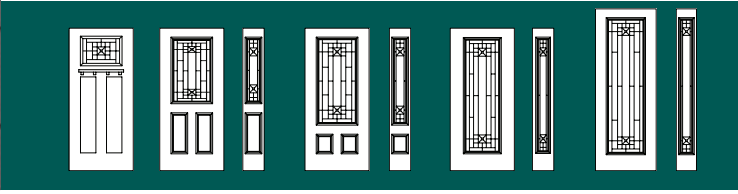

PART NUMBER	FRAME TYPE	GLASS SIZE	GLASS TYPE	CAMING	INSTALLED	UPGRADE ZEEL (flat)
OD-312732	CRAFTSMAN FP MAH	22 x 15.25	1"	PATINA	$795	
OD-312926	CRAFTSMAN FP MAH	8 x 64	1"	PATINA	$755	
OD-311831	CRAFTSMAN FP MAH	22 x 15.25	1"	WROUGHT IRON	$845	
OD-311839	CRAFTSMAN FP MAH	8 x 64	1"	WROUGHT IRON	$910	
OD-312884	CRAFTSMAN HP WHT	22 x 15.25	1"	PATINA	$595	
OD-312883	CRAFTSMAN HP WHT	8 x 64	1"	PATINA	$755	
OD-311829	CRAFTSMAN HP WHT	22 x 15.25	1"	WROUGHT IRON	$770	
OD-311837	CRAFTSMAN HP WHT	8 x 64	1"	WROUGHT IRON	$725	
OD-312846	EVOLVE WHITE	22" x 36"	1"	PATINA	$1,035	$1,185
OD-312923	EVOLVE WHITE	22" x 48"	1"	PATINA	$1,140	$1,290
OD-312922	EVOLVE WHITE	22" x 64"	1"	PATINA	$1,340	$1,490
OD-312882	EVOLVE WHITE	8" x 36"	1"	PATINA	$475	$625
OD-312845	EVOLVE WHITE	8" x 48"	1"	PATINA	$675	$825
OD-312843	EVOLVE WHITE	7" x 64"	1"	PATINA	$720	$870
8'0" DOOR GLASS						
OD-312842	EVOLVE WHITE	22 x 80	1"	PATINA	$2,060	$2,210
OD-312918	EVOLVE WHITE	8 x 80	1"	PATINA	$1,065	$1,215