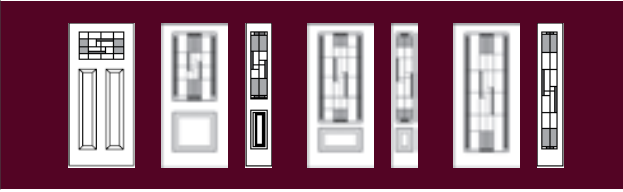

PART NUMBER	FRAME TYPE	GLASS SIZE	GLASS TYPE	CAMING	INSTALLED	UPGRADE TO CONTEMPORARY FRAME
NO-10-229-260-001	NOVAPVC	22 X 14 7/16	LOW-E+ARGON	PATINA	$1,040	
NO-10-229-050-001	NOVAPVC	22 X 36	LOW-E+ARGON	PATINA	$1,265	$1,340
NO-10-229-057-001	NOVAPVC	22 X 48	LOW-E+ARGON	PATINA	$1,875	$1,950
NO-10-229-060-001	NOVAPVC	22 X 64	LOW-E+ARGON	PATINA	$2,240	$2,315
NO-10-229-010-001	NOVAPVC	8 X 36	LOW-E+ARGON	PATINA	$840	$915
NO-10-229-017-001	NOVAPVC	8 X 48	LOW-E+ARGON	PATINA	$1,230	$1,305
NO-10-229-005-001	NOVAPVC	7 X 64	LOW-E+ARGON	PATINA	$1,315	$1,390