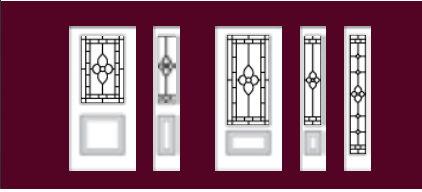

PART NUMBER	FRAME TYPE	GLASS SIZE	GLASS TYPE	CAMING	INSTALLED	UPGRADE TO CONTEMPORARY FRAME
NO-10-002-050-003	NOVAPVC	22 X 36	LOW-E+ARGON	BRASS	$815	$890
NO-10-002-057-002	NOVAPVC	22 X 48	LOW-E+ARGON	BRASS	$1,100	$1,175
NO-10-002-010-002	NOVAPVC	8 X 36	LOW-E+ARGON	BRASS	$545	$620
NO-10-002-017-001	NOVAPVC	8 X 48	LOW-E+ARGON	BRASS	$725	$800
NO-10-002-005-001	NOVAPVC	7 X 64	LOW-E+ARGON	BRASS	$775	$850
NO-10-002-050-009	NOVAPVC	22 X 36	LOW-E+ARGON	ZINC	$815	$890
NO-10-002-057-004	NOVAPVC	22 X 48	LOW-E+ARGON	ZINC	$1,100	$1,175
NO-10-002-010-005	NOVAPVC	8 X 36	LOW-E+ARGON	ZINC	$545	$620
NO-10-002-017-003	NOVAPVC	8 X 48	LOW-E+ARGON	ZINC	$725	$800
NO-10-002-005-002	NOVAPVC	7 X 64	LOW-E+ARGON	ZINC	$775	$850