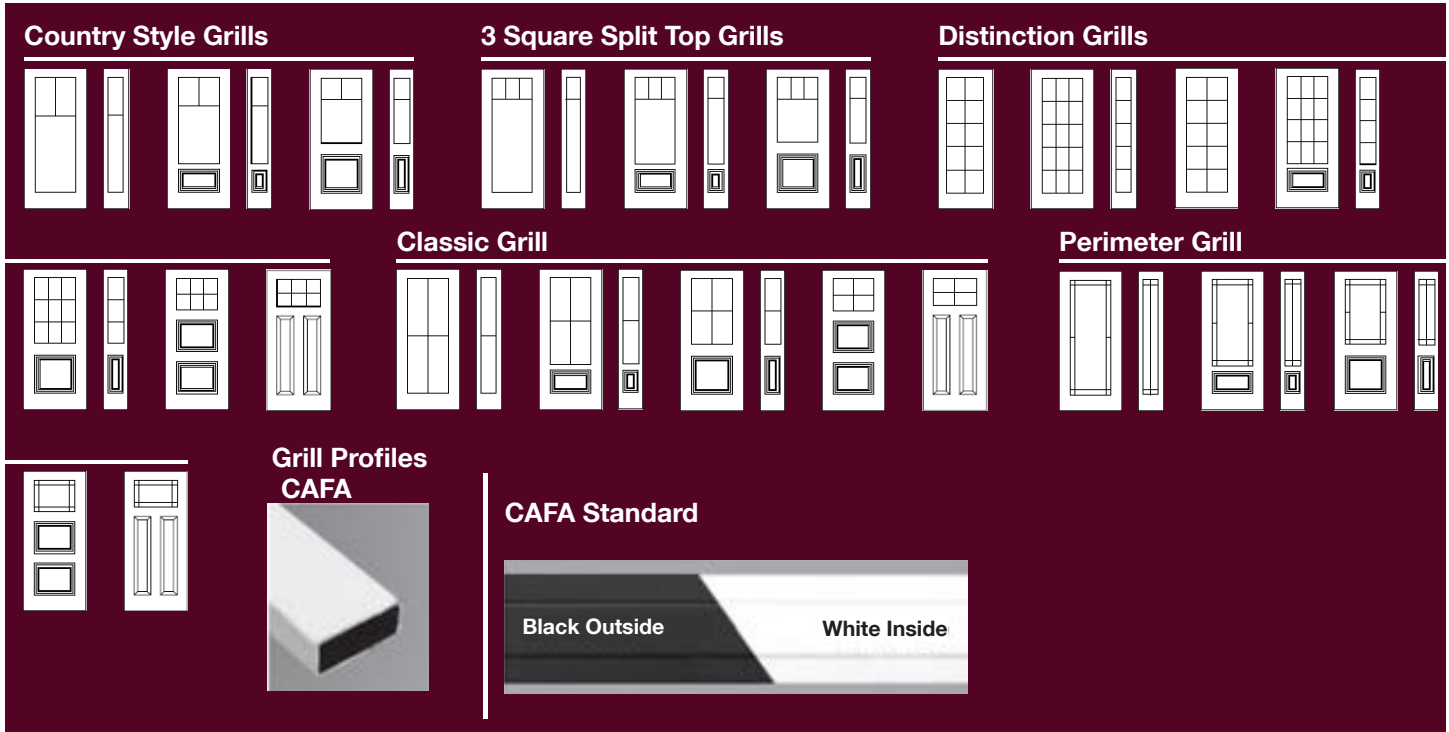

Grills

CAFA Grill.
Black & White Standard.

PART NUMBER	GLASS STYLE	FRAME TYPE	GLASS SIZE	GLASS TYPE	CAMING	INSTALLED
2 TONE GRILLS (BLACK OUTSIDE/WHITE INSIDE)						
*NO-01-244-050-011-BW	DISTINCTION GRILLS	B/W SYNRES	22 X 36	LOW-E+ARGON	CAFA (GRILLS)	$685
*NO-01-244-057-015-BW	DISTINCTION GRILLS	B/W SYNRES	22 X 48	LOW-E+ARGON	CAFA (GRILLS)	$865
*NO-01-244-060-009-BW	DISTINCTION GRILLS	B/W SYNRES	22 X 64	LOW-E+ARGON	CAFA (GRILLS)	$1,100
*NO-01-244-005-014-BW	DISTINCTION GRILLS	B/W SYNRES	7 X 64	LOW-E+ARGON	CAFA (GRILLS)	$675
SKU Completed On Order	CLASSIC GRILLS 2x2	B/W SYNRES	22 X 36	LOW-E+ARGON	CAFA (GRILLS)	$725
SKU Completed On Order	CLASSIC GRILLS 2x2	B/W SYNRES	22 X 48	LOW-E+ARGON	CAFA (GRILLS)	$920
SKU Completed On Order	CLASSIC GRILLS 2x2	B/W SYNRES	22 X 64	LOW-E+ARGON	CAFA (GRILLS)	$1,170
SKU Completed On Order	CLASSIC GRILLS 2x2	B/W SYNRES	7 X 64	LOW-E+ARGON	CAFA (GRILLS)	$715
SKU Completed On Order	PERIMETER GRILL	B/W SYNRES	22 X 36	LOW-E+ARGON	CAFA (GRILLS)	$805
SKU Completed On Order	PERIMETER GRILL	B/W SYNRES	22 X 48	LOW-E+ARGON	CAFA (GRILLS)	$1,000
SKU Completed On Order	PERIMETER GRILL	B/W SYNRES	22 X 64	LOW-E+ARGON	CAFA (GRILLS)	$1,245
SKU Completed On Order	PERIMETER GRILL	B/W SYNRES	7 X 64	LOW-E+ARGON	CAFA (GRILLS)	$845
SKU Completed On Order	TOP GRILL 2x1 (1/3)	B/W SYNRES	22 X 36	LOW-E+ARGON	CAFA (GRILLS)	$805
SKU Completed On Order	TOP GRILL 2x1 (1/3)	B/W SYNRES	22 X 48	LOW-E+ARGON	CAFA (GRILLS)	$1,055
SKU Completed On Order	TOP GRILL 2x1 (1/3)	B/W SYNRES	22 X 64	LOW-E+ARGON	CAFA (GRILLS)	$1,295
SKU Completed On Order	TOP GRILL (1/3)	B/W SYNRES	7 X 64	LOW-E+ARGON	CAFA (GRILLS)	$815
SKU Completed On Order	COUNTRY STYLE GRILL 2x1 (1/3)	B/W SYNRES	22 X 36	LOW-E+ARGON	CAFA (GRILLS)	$685
SKU Completed On Order	COUNTRY STYLE GRILL 2x1 (1/3)	B/W SYNRES	22 X 48	LOW-E+ARGON	CAFA (GRILLS)	$865
SKU Completed On Order	COUNTRY STYLE GRILL 2x1 (1/3)	B/W SYNRES	22 X 64	LOW-E+ARGON	CAFA (GRILLS)	$1,100
SKU Completed On Order	COUNTRY STYLE GRILL (1/3)	B/W SYNRES	7 X 64	LOW-E+ARGON	CAFA (GRILLS)	$675