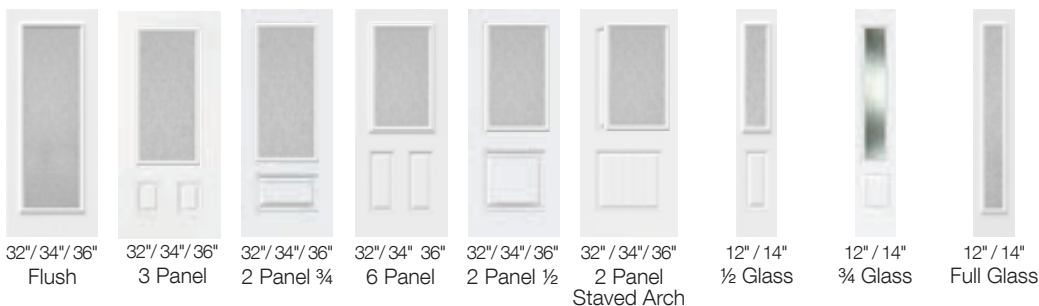

Harbour Craft Satin Smooth Fiberglass Door & Glass Options

Privacy Rating Scale

Caming Colours

Patina

Satin Nickel

PRIVACY RAIN -Privacy Rating 9/10

VENTING

OAK PARK -Privacy Rating 5/10 -Patina Caming