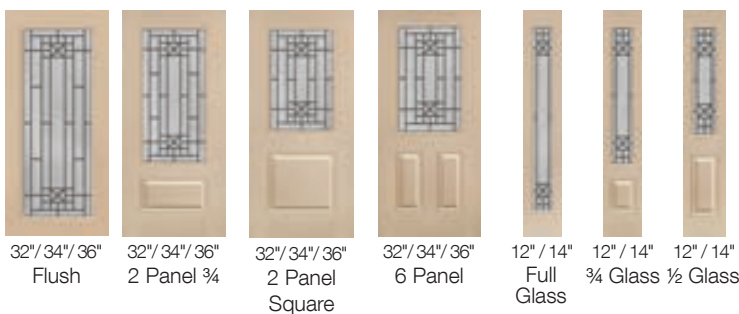

Harbour Craft RiftCut Fiberglass Door & Glass Options

Privacy Rating Scale

Caming Colours

MONTEREY -Privacy Rating 7/10 -Patina Caming

OAK PARK -Privacy Rating 5/10 -Patina Caming

NOUVEAU -Privacy Rating 6/10 -Patina Caming

BLANCA -Privacy Rating 9/10

COURTYARD