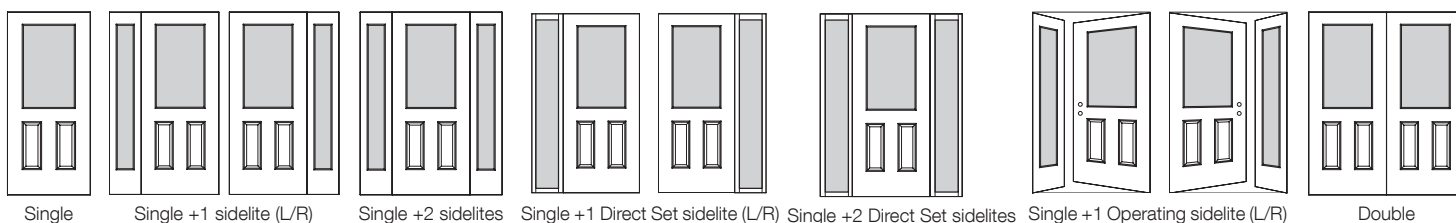

CONFIGURATIONS