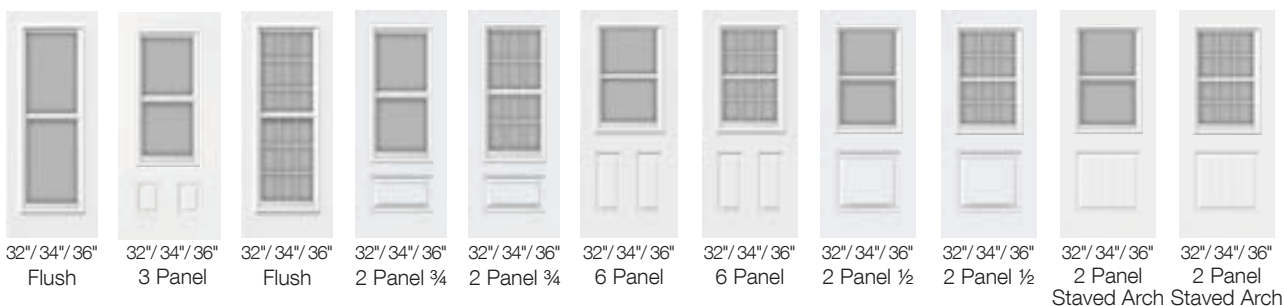

Harbour Craft Satin Smooth Fiberglass Door & Glass Options

Privacy Rating Scale

Caming Colours

Patina

Satin Nickel

PRIVACY RAIN -Privacy Rating 9/10

VENTING

OAK PARK -Privacy Rating 5/10 -Patina Caming