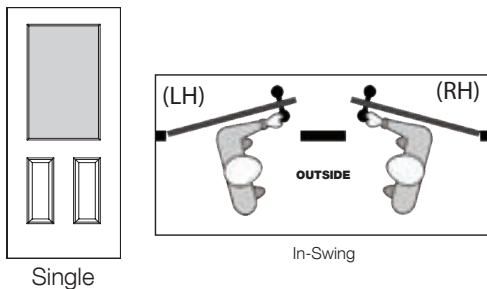

CONFIGURATION & HANDING

NOTE: For Doors with Sidelites or Double Doors please refer to Polytech Steel Entrance Systems on Page 11