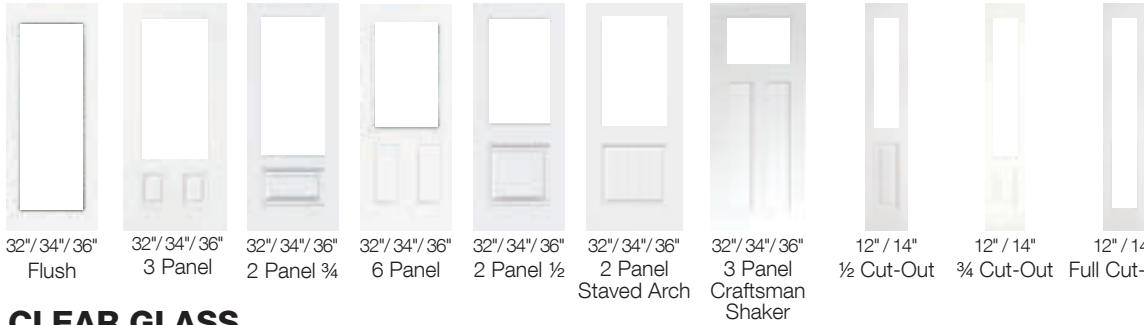

32" / 34" / 36" 6 Panel   32" / 34" / 36" 3 Panel   32" / 34" / 36" 2 Panel 3/4   32" / 34" / 36" 2 Panel 1/2   32" / 34" / 36" 2 Panel Camber Top   32" / 34" / 36" 2 Panel Staved Arch   32" / 34" / 36" 3 Panel Craftsman Shaker   32" / 34" / 36" 1 Panel Shaker   32" / 34" / 36" Flush

CLEAR GLASS