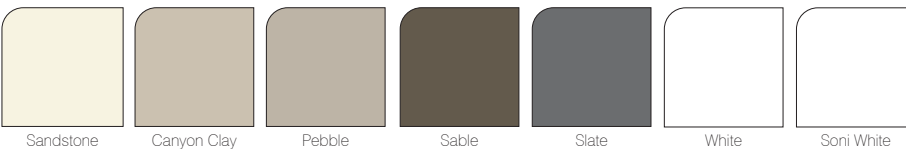

PAINT OPTIONS

- Paint Door Interior/Exterior & Jambs one of 15 Colours
- Venting and Fan Tops Glass Frames are not available for painting