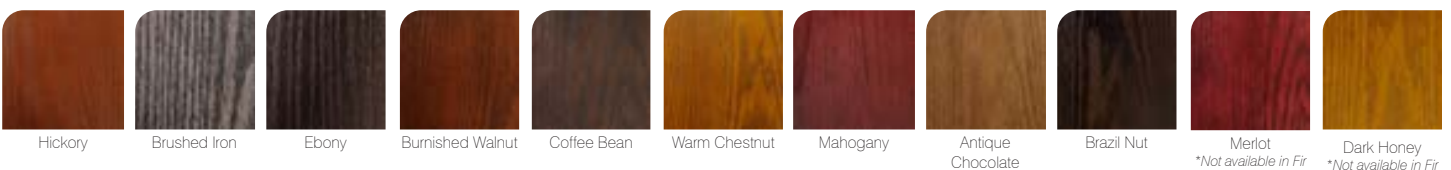

STAIN OPTIONS