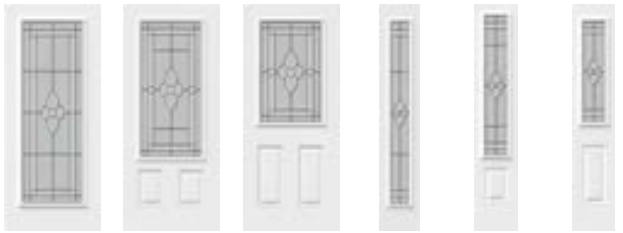

NOUVEAU -Privacy Rating 6/10

32" / 34" / 36" 32" / 34" / 36" 32" / 34" / 36" 10" / 12" / 14" 12" / 14" 12" / 14"
NF NT NH NSF NST NSH