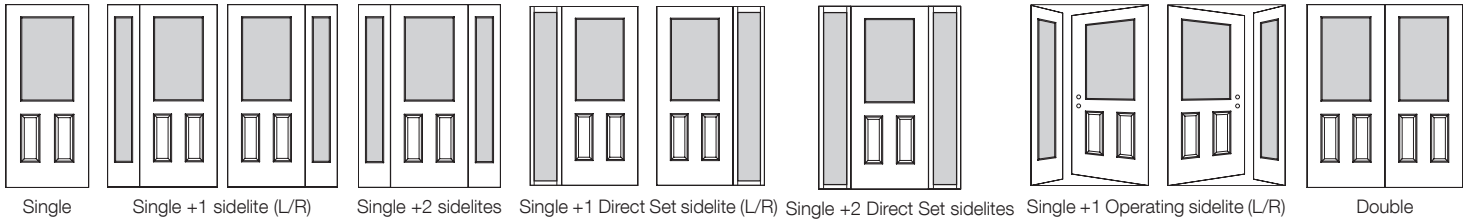

SILL EXTENSIONS (REFER TO PAGE 26)

- Only 1 Sill Extension to be used per door system

Standard Polytech Door System

CONFIGURATIONS

HANDING OPTIONS

Double doors:
*Astragal is located on the inactive door.
 Centre mull available instead of astragal (std. height doors), no extra charge.*