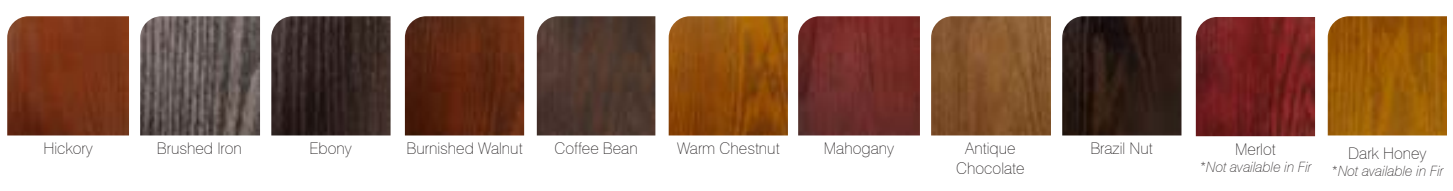

STAIN OPTIONS