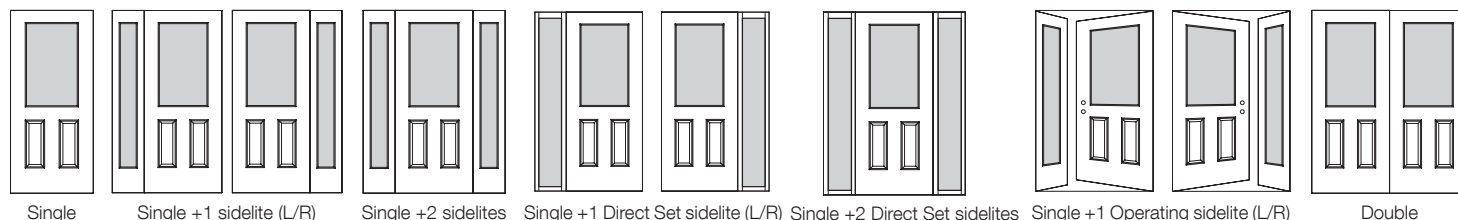

CONFIGURATIONS