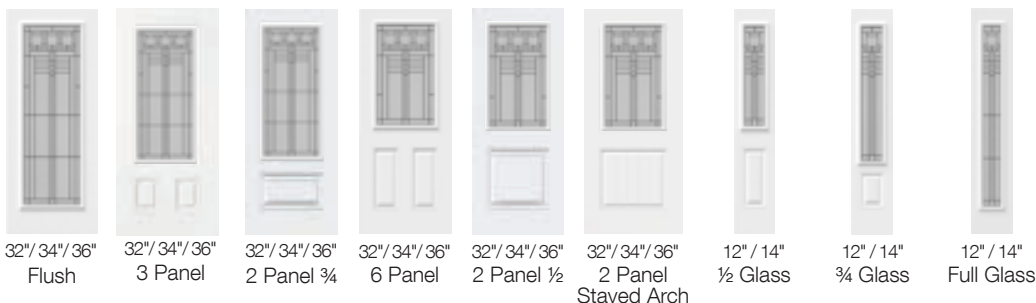

Harbour Craft Satin Smooth Fiberglass Door & Glass Options

Privacy Rating Scale

Caming Colours

Patina

Satin Nickel

PRIVACY RAIN -Privacy Rating 9/10

VENTING

OAK PARK -Privacy Rating 5/10 -Patina Caming