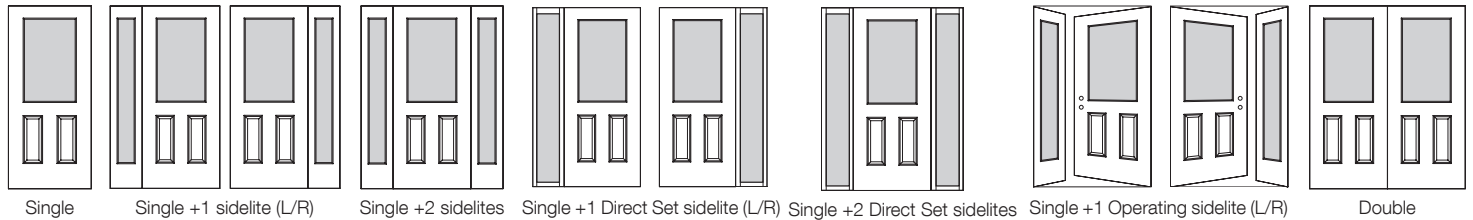

CONFIGURATIONS