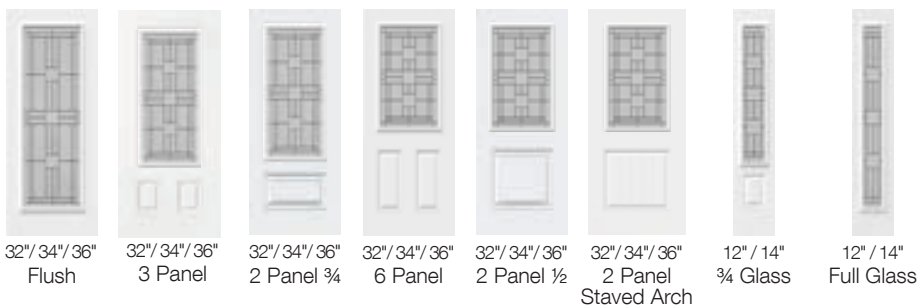

MONTEREY -Privacy Rating 7/10 -Patina Caming