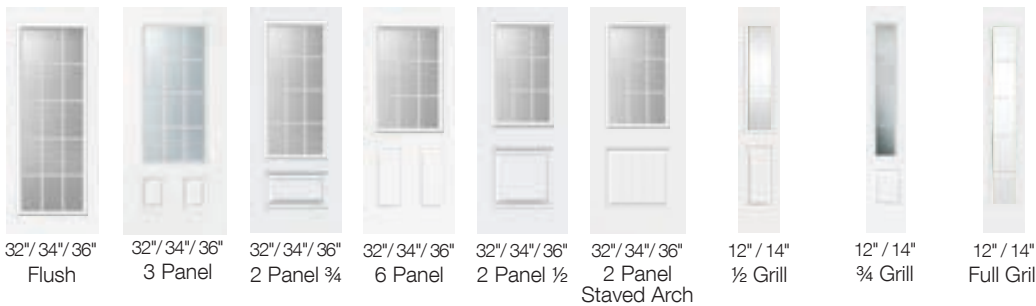

32" / 34" / 36" Flush   32" / 34" / 36" 3 Panel   32" / 34" / 36" 2 Panel 3/4   32" / 34" / 36" 6 Panel   32" / 34" / 36" 2 Panel 1/2   32" / 34" / 36" 2 Panel Staved Arch   12" / 14" 1/2 Blinds   12" / 14" Full Blinds

32" / 34" / 36" Flush   32" / 34" / 36" 3 Panel   32" / 34" / 36" 2 Panel 3/4   32" / 34" / 36" 6 Panel   32" / 34" / 36" 2 Panel 1/2   32" / 34" / 36" 2 Panel Staved Arch   12" / 14" 1/2 Grill   12" / 14" 3/4 Grill   12" / 14" Full Grill