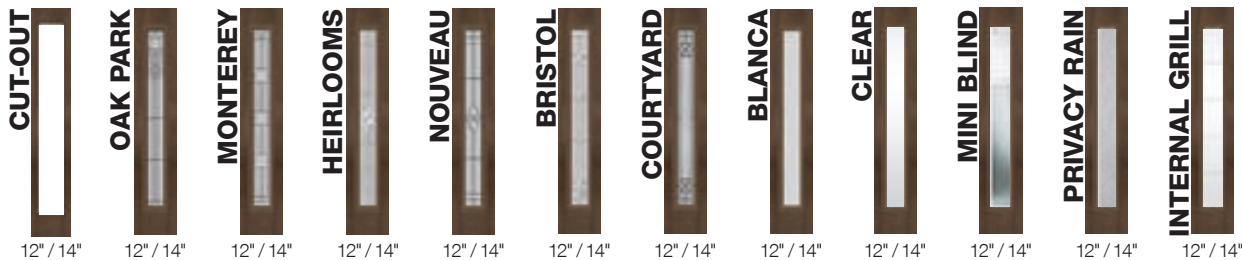

COURTYARD

32"/34"/36" Flush
32"/34"/36" 2 Panel 3/4
32"/34"/36" 6 Panel
12"/14" Full Glass
12"/14" 3/4 Glass
12"/14" 1/2 Glass

Rustic Mahogany Fiberglass Door & Glass Options

SOLID PANEL

36" 1 Panel Plank Square Top
36" 2 Panel Plank Arch Top
36" 2 Panel Square Top
36" 2 Panel Arch Top