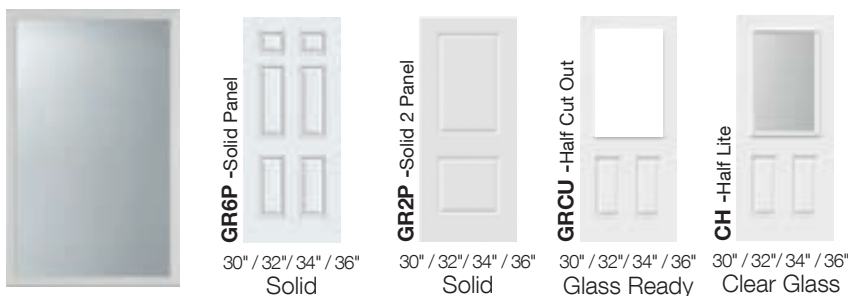

Prefinished Value Series Glass & Door Options

CLEAR / SOLID / CUT-OUT (GLASS READY)