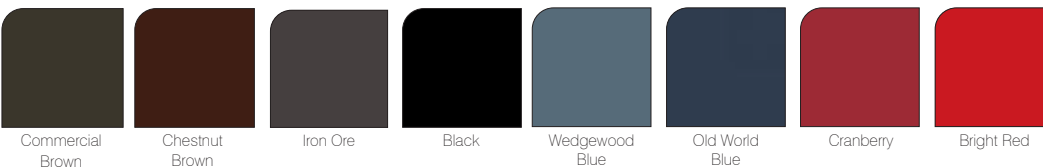

Painted Sliding Screens Available in:

Almond, Wicker, Canyon Clay, Sable, Bronze & Black.

PAINT OPTIONS

- Paint Door Interior/Exterior & Jambs one of 15 Colours
- Venting and Fan Tops Glass Frames are not available for painting