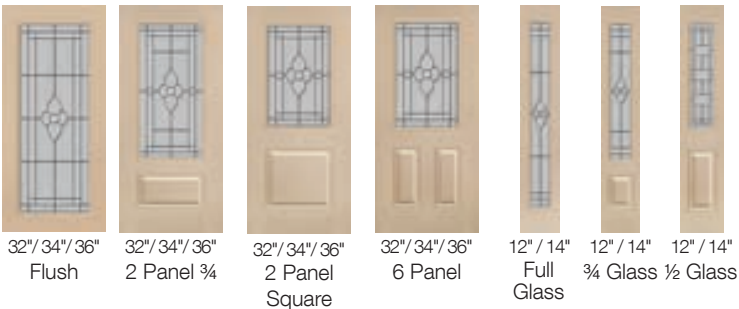

Privacy Rating Scale

Caming Colours

Patina

Satin Nickel

MONTEREY -Privacy Rating 7/10 -Patina Caming

OAK PARK -Privacy Rating 5/10 -Patina Caming

NOUVEAU -Privacy Rating 6/10 -Patina Caming

BLANCA -Privacy Rating 9/10