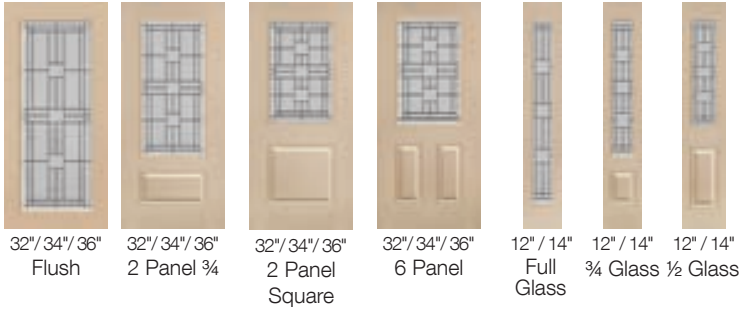

Privacy Rating Scale

Caming Colours

Patina

Satin Nickel

MONTEREY -Privacy Rating 7/10 -Patina Caming

OAK PARK -Privacy Rating 5/10 -Patina Caming

NOUVEAU -Privacy Rating 6/10 -Patina Caming

BLANCA -Privacy Rating 9/10