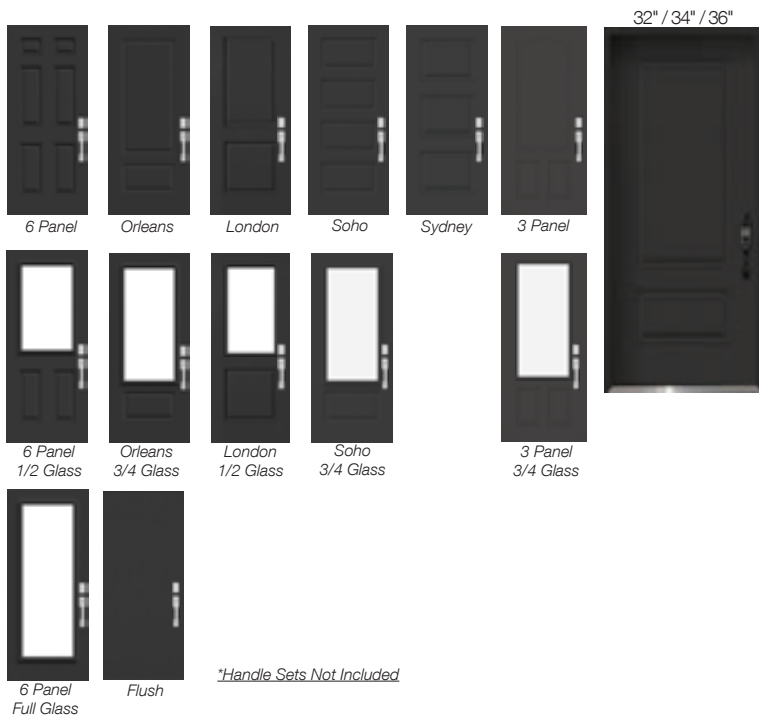

Polytech -Black & White Door Pricing

- NAFS Code Approved Prefinished Doors
- Exterior is a Prefinished Black coat with a White interior
- Priced like a no-charge paint job

NAFS-08 BUILDING CODE APPROVED

PVC System - BLACK Ext\WHITE Int		W/2" BM
4-9/16"	$1,600	$1,850
6-9/16"	$1,675	$1,925
7-1/4"	$1,815	$2,065
9-1/4"	$1,955	$2,205

Black Vinyl System - BLACK Ext\WHITE Int		
4-9/16"	$2,050	$2,550
6-9/16"	$2,450	$2,950

OPTIONS AND UPGRADES		
Wheelchair Accessible Sill		$40
Multipoint Lock (Nickel or Bronze Finish)		$1300
Door Style Adder (All slab styles outside of 6P & 3P design)		$40
Non-Code Approved Cut Down (Max cut down 3")		$150
Self-Close Hinges (Black or Nickel)		$50
Black Hinges		N/C
Stainless Steel Hinges		$50
200° Door Viewer		$50
4-9/16" Systems Bronze Sill		$40
6-9/16" & 7-1/4" Systems Bronze Sill		$100

All doors come standard with black weatherstrip
A separate section is listed for doors to include brickmould
The inactive door in double door systems will come standard with Cylinder Lock Prep
All BLACK ROCSOLID PVC JAMB systems with brickmould come with 2" brickmould
STANDARD DOOR PREP: All doors come with standard prep of cylinder lock and 1-5/8" deadbolt lock
Only 1 sill extension to be used per door system

Stock glass Options with Black Exterior and White Interior Glass Frame

ADD GLASS PRICE TO YOUR BASE CONFIGURATION PRICE FOR TOTAL LIST COST

- Pricing for 32"- 36" Sizes Only
- Other glass styles available as special order in Supplemental Black and White Glass book.

CLEAR (LOW-E)		MONTEREY		OAK PARK		SOLID DOOR	
CH	$325	YH	$1,245	OH	$1,135	$40 Upcharge in all Slab Styles outside of 6P & 3P Design	
CT	$435	YT	$1,620	OT	$1,780		
CF	$490	YF	$2,275	OF	$2,275		
MINI BLIND		PRIVACY RAIN		COURTYARD		CUT OUT	
MH	$1,050	RH	$500	UH	$1,370	All Cut Out without Glass add $25. (Not Code Approved)	
MT	$1,210	RT	$920	UT	$1,395		
MF	$1,330	RF	$825	UF	$1,705		
BLANCA		INTERNAL GRILL		NOUVEAU		VENTING	
LH	$590	GH	$725	NH	$765	VH (Q470)	$860
LT	$940	GT	$920	NT	$1,215	VG (Q470 Sand)	$1,000
LF	$1,060	GF	$1,170	NF	$1,440