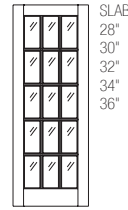

French Interior Door Profile Reference

OVOLO MOULDING

MODEL 3050

MODEL 3100

MODEL 3150

MODEL 303H

MODEL 1000

MODEL 304H