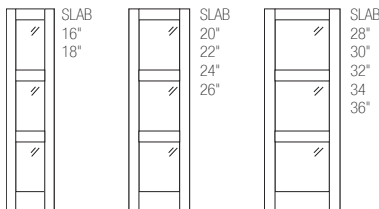

SHAKER MOULDING

MODEL 803H