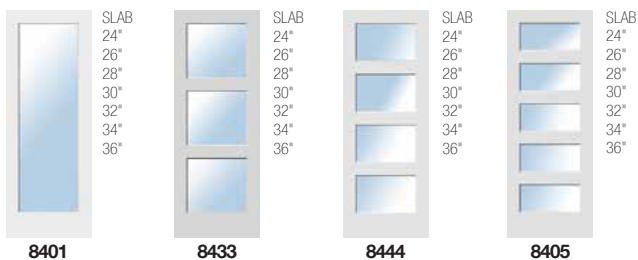

SHAKER FRENCH - Clear