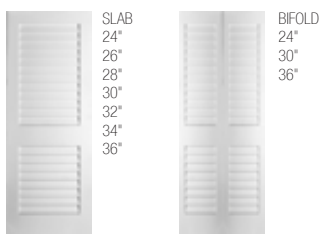

SHAKER PANEL

SHAKER FRENCH - Diffused White Laminate / DWL

SHAKER FRENCH - Clear

LOUVER

QUICKSHIP PROGRAM

Upgrade Slabs to a System

Fully Assembled (4⁵/₈") FA

- Prehung - ready to install
- Door and jambs machined for left or right handing
- Hinges are 3-1/2" Radius
- All single doors styles available (double doors not available)