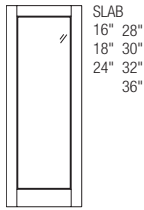

French Interior Door Profile Reference

OVOLO MOULDING

MODEL 3050

MODEL 3100

MODEL 3150

MODEL 303H

MODEL 1000

MODEL 304H

MODEL 305H

SHAKER MOULDING

MODEL 803H

MODEL 804H

MODEL 805H

MODEL 6000