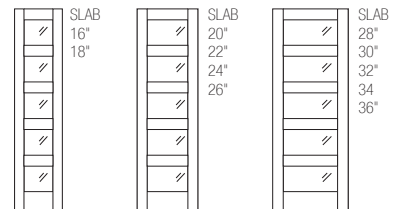

French Interior Door Profile Reference

OVOLO MOULDING

MODEL 3050

MODEL 3100

MODEL 3150

MODEL 303H

MODEL 1000

MODEL 304H

MODEL 305H

SHAKER MOULDING

MODEL 803H

MODEL 804H

MODEL 805H

MODEL 6000