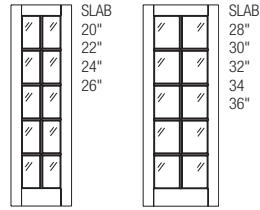

French Interior Door Profile Reference

OVOLO MOULDING

MODEL 3050

MODEL 3100

MODEL 3150

MODEL 303H

MODEL 1000

MODEL 304H

MODEL 305H

SHAKER MOULDING

MODEL 803H

MODEL 804H

MODEL 805H

MODEL 6000