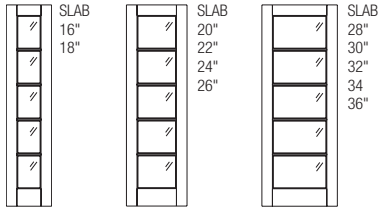

French Interior Door Profile Reference

OVOLO MOULDING

MODEL 3050