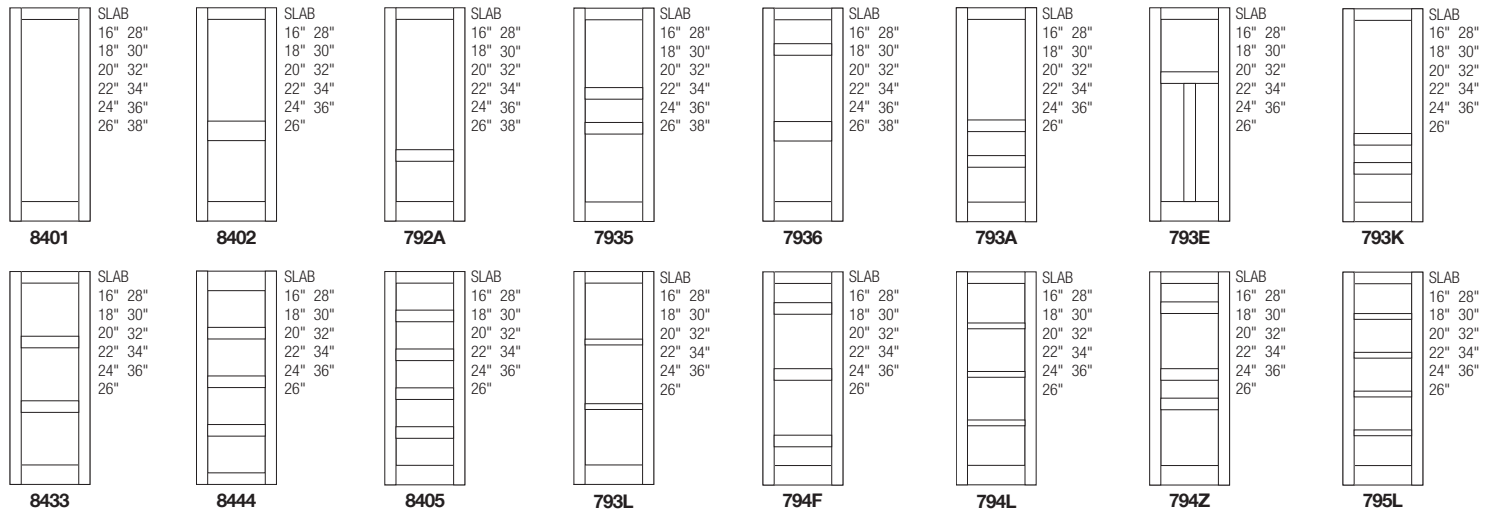

Shaker Interior Door Profile Reference

FLAT PANEL MOULDING