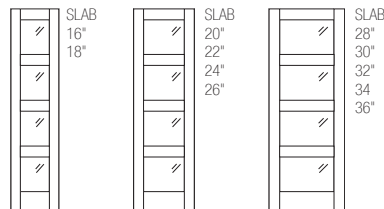

French Interior Door Profile Reference

OVOLO MOULDING

MODEL 3050

MODEL 3100

MODEL 3150

MODEL 303H

MODEL 1000

MODEL 304H

MODEL 305H

SHAKER MOULDING

MODEL 803H

MODEL 804H

MODEL 805H

MODEL 6000