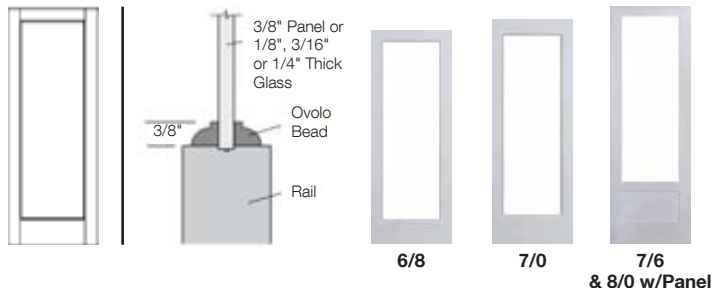

Quickship French Door -MODEL #1501

One Lite Traditional Style Door & Glass Options

*All Quickship are 2 weeks. All other doors are 5 week lead time.

- Handing required on all French Doors
- See Upgrades and Adders below

MODEL #1501

ADDERS -APPLIES TO ALL 1501 FRENCH DOORS	
84"	$145
90"	$515
96"	$360
1-3/4" in 80"	$445
1-3/4" in 84"	$515
1-3/4" in 90"	$670
1-3/4" in 96"	$820

UPGRADE TO MODEL #8601 SHAKER STYLE (80" ONLY)/ $145