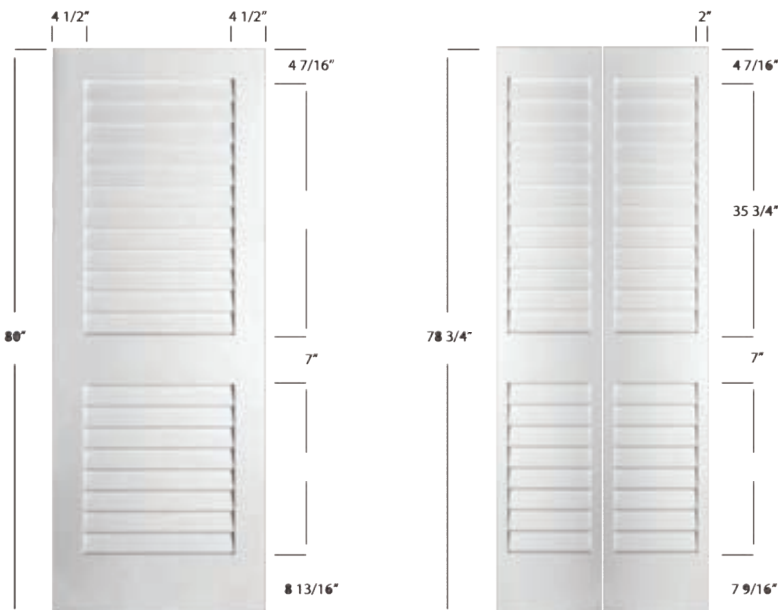

Quickship French Doors

Primed Shaker Doors

*All models are Quickship 2 weeks

1-3/8" PRIMED SHAKER FRENCH DOORS

DIFFUSED WHITE LAMINATE (80")

WIDTH	8401	8433	8444	8405
24"	$550	$580	$640	$640
26"	$550	$580	$640	$640
28"	$590	$625	$700	$700
30"	$590	$625	$700	$700
32"	$590	$625	$700	$700
34"	$640	$665	$755	$755
36"	$640	$665	$755	$755

CLEAR GLASS (80")

8401	8433	8444	8405
$465	$505	$570	$570
$465	$505	$630	$630
$520	$505	$630	$630
$520	$575	$630	$630
$520	$575	$630	$630
$545	$595	$675	$675
$545	$595	$675	$675

1-3/8" LOUVER DOORS

Trimlite's Primed Louver door increases ventilation and promotes air flow between rooms while providing the strength and stability of true stile and rail construction.

*All models are Quickship 2 weeks

- Bifolds include Rack & Hardware
- 3-1/4" Louver Slat Size

80" DOORS

WIDTH	1-3/8" PLANTATION LOUVER
24"	$582
26"	$582
28"	$609
30"	$609
32"	$609
34"	$638
36"	$638

79" BIFOLD

1-3/8" PLANTATION LOUVER
$978
N/A
$1,019
N/A
$1,062

DOOR SPECS