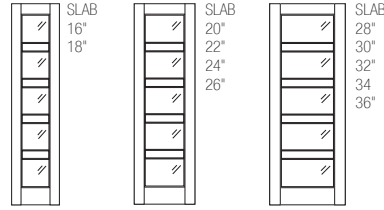

French Interior Door Profile Reference

OVOLO MOULDING

MODEL 3050

MODEL 3100

MODEL 3150

MODEL 303H

MODEL 1000

MODEL 304H

MODEL 305H

SHAKER MOULDING

MODEL 803H

MODEL 804H

MODEL 805H

MODEL 6000