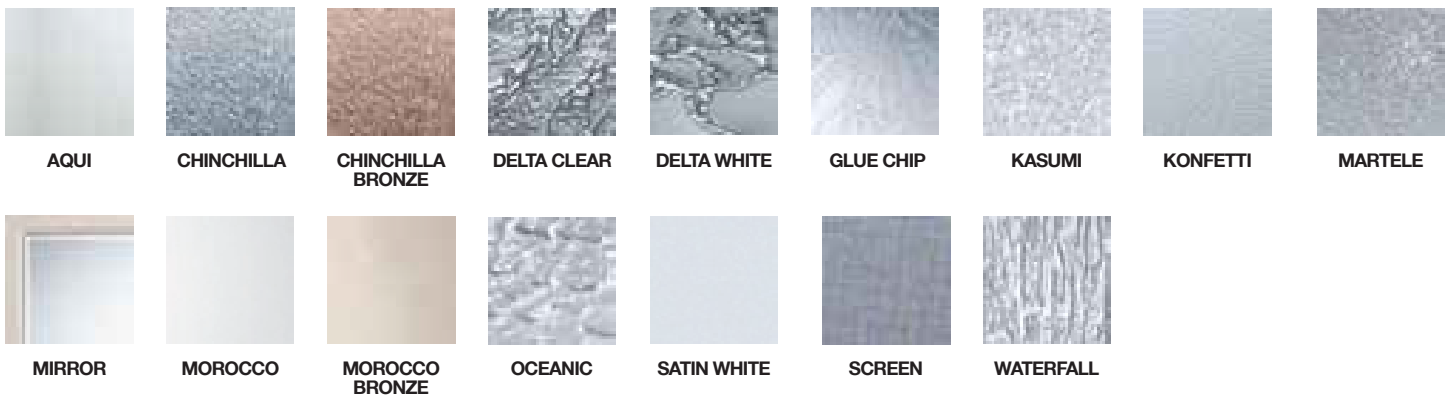

FRENCH GLASS OPTIONS