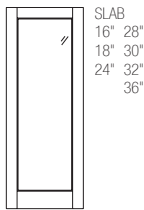

French Interior Door Profile Reference

OVOLO MOULDING

MODEL 3050

MODEL 3100

MODEL 3150

MODEL 303H

MODEL 1000

MODEL 304H

MODEL 305H

SHAKER MOULDING

MODEL 803H

MODEL 804H

MODEL 805H

MODEL 6000