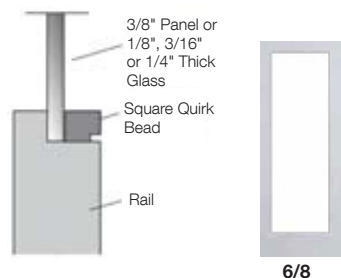

UPGRADE TO MODEL #8601 SHAKER STYLE (80" ONLY)/ $145