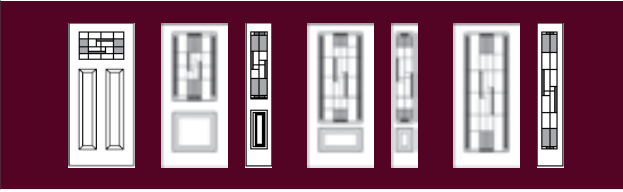

PART NUMBER	FRAME TYPE	GLASS SIZE	GLASS TYPE	CAMING	INSTALLED	UPGRADE TO CONTEMPORARY FRAME
NO-10-229-260-001	NOVAPVC	22 X 14 7/16	LOW-E+ARGON	PATINA	$1,090	
NO-10-229-050-001	NOVAPVC	22 X 36	LOW-E+ARGON	PATINA	$1,330	$1,405
NO-10-229-057-001	NOVAPVC	22 X 48	LOW-E+ARGON	PATINA	$1,970	$2,045
NO-10-229-060-001	NOVAPVC	22 X 64	LOW-E+ARGON	PATINA	$2,350	$2,425
NO-10-229-010-001	NOVAPVC	8 X 36	LOW-E+ARGON	PATINA	$880	$955
NO-10-229-017-001	NOVAPVC	8 X 48	LOW-E+ARGON	PATINA	$1,290	$1,365
NO-10-229-005-001	NOVAPVC	7 X 64	LOW-E+ARGON	PATINA	$1,380	$1,455