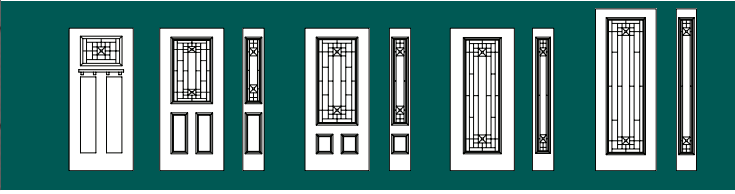

PART NUMBER	FRAME TYPE	GLASS SIZE	GLASS TYPE	CAMING	INSTALLED	UPGRADE ZEEL (flat)
OD-312732	CRAFTSMAN FP MAH	22 x 15.25	1"	PATINA	$835	
OD-312926	CRAFTSMAN FP MAH	8 x 64	1"	PATINA	$795	
OD-311831	CRAFTSMAN FP MAH	22 x 15.25	1"	WROUGHT IRON	$885	
OD-311839	CRAFTSMAN FP MAH	8 x 64	1"	WROUGHT IRON	$955	
OD-312884	CRAFTSMAN HP WHT	22 x 15.25	1"	PATINA	$620	
OD-312883	CRAFTSMAN HP WHT	8 x 64	1"	PATINA	$795	
OD-311829	CRAFTSMAN HP WHT	22 x 15.25	1"	WROUGHT IRON	$810	
OD-311837	CRAFTSMAN HP WHT	8 x 64	1"	WROUGHT IRON	$760	
OD-312846	EVOLVE WHITE	22" x 36"	1"	PATINA	$1,085	$1,235
OD-312923	EVOLVE WHITE	22" x 48"	1"	PATINA	$1,200	$1,350
OD-312922	EVOLVE WHITE	22" x 64"	1"	PATINA	$1,405	$1,555
OD-312882	EVOLVE WHITE	8" x 36"	1"	PATINA	$495	$645
OD-312845	EVOLVE WHITE	8" x 48"	1"	PATINA	$710	$860
OD-312843	EVOLVE WHITE	7" x 64"	1"	PATINA	$755	$905
8'0" DOOR GLASS						
OD-312842	EVOLVE WHITE	22 x 80	1"	PATINA	$2,165	$2,315
OD-312918	EVOLVE WHITE	8 x 80	1"	PATINA	$1,120	$1,270