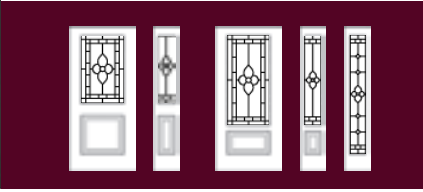

PART NUMBER	FRAME TYPE	GLASS SIZE	GLASS TYPE	CAMING	INSTALLED	UPGRADE TO CONTEMPORARY FRAME
NO-10-002-050-003	NOVAPVC	22 X 36	LOW-E+ARGON	BRASS	$855	$930
NO-10-002-057-002	NOVAPVC	22 X 48	LOW-E+ARGON	BRASS	$1,155	$1,230
NO-10-002-010-002	NOVAPVC	8 X 36	LOW-E+ARGON	BRASS	$570	$645
NO-10-002-017-001	NOVAPVC	8 X 48	LOW-E+ARGON	BRASS	$760	$835
NO-10-002-005-001	NOVAPVC	7 X 64	LOW-E+ARGON	BRASS	$815	$890
NO-10-002-050-009	NOVAPVC	22 X 36	LOW-E+ARGON	ZINC	$855	$930
NO-10-002-057-004	NOVAPVC	22 X 48	LOW-E+ARGON	ZINC	$1,155	$1,230
NO-10-002-010-005	NOVAPVC	8 X 36	LOW-E+ARGON	ZINC	$570	$645
NO-10-002-017-003	NOVAPVC	8 X 48	LOW-E+ARGON	ZINC	$760	$835
NO-10-002-005-002	NOVAPVC	7 X 64	LOW-E+ARGON	ZINC	$815	$890