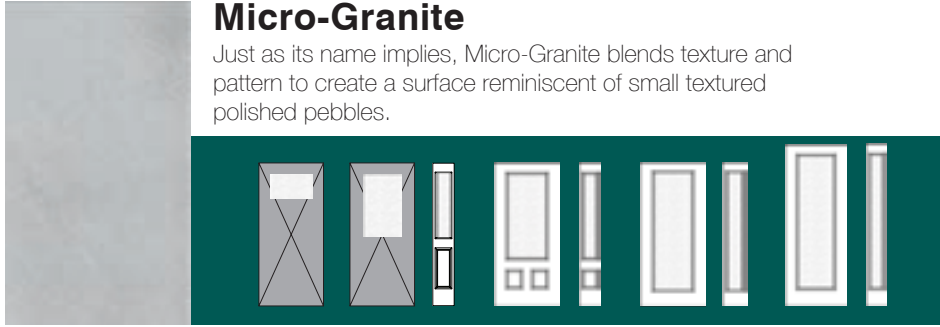

Perspectives Textured Glass

Micro-Granite

Just as its name implies, Micro-Granite blends texture and pattern to create a surface reminiscent of small textured polished pebbles.

PART NUMBER	FRAME TYPE	GLASS SIZE	GLASS TYPE	INSTALLED	UPGRADE ZEEL (flat)
OD-33004792	ZEEL	22 x 17	1" LOW-E	$605	
OD-33015494	CRAFTSMAN HP WHT	22 X 15.25	1"	$490	
OD-33015592	CRAFTSMAN HP WHT	8 X 64	1"	$545	
OD-306044	CRAFTSMAN FP MAH	22 x 15.25	1"	$570	
OD-33015590	CRAFTSMAN FP MAH	8 x 64	1"	$780	
OD-311280	EVOLVE WHITE	22 X 36	1"	$425	$575
OD-311276	EVOLVE WHITE	22 X 48	1"	$785	$935
OD-308653	EVOLVE WHITE	22 X 64	1"	$950	$1,100
OD-311309	EVOLVE WHITE	8 X 36	1"	$310	$460
OD-311270	EVOLVE WHITE	8 X 48	1"	$445	$595
OD-308940	EVOLVE WHITE	7 X 64	1"	$445	$595
30" DOORS					
OD-312160	EVOLVE WHITE	20 x 36	1"	$425	
OD-311287	EVOLVE WHITE	20 X 64	1"	$950	$1,100
8'0" DOOR GLASS					
OD-312301	EVOLVE WHITE	22 x 80	1"	$1,095	$1,245
OD-312391	EVOLVE WHITE	8 x 80	1"	$795	$945