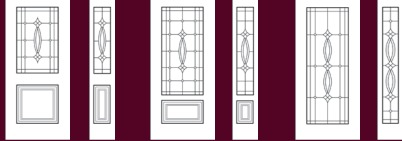

PART NUMBER	GLASS STYLE	FRAME TYPE	GLASS SIZE	GLASS TYPE	CAMING	INSTALLED
SKU Completed On Order	STAINED GLASS	B/W SYNRES	22 X 36	LOW-E+ARGON	BRASS	$930
SKU Completed On Order	STAINED GLASS	B/W SYNRES	22 X 48	LOW-E+ARGON	BRASS	$1,375
SKU Completed On Order	STAINED GLASS	B/W SYNRES	22 X 64	LOW-E+ARGON	BRASS	$1,665
SKU Completed On Order	STAINED GLASS	B/W SYNRES	7 X 64	LOW-E+ARGON	BRASS	$970
SKU Completed On Order	STAINED GLASS	B/W SYNRES	22 X 36	LOW-E+ARGON	PATINA	$930
SKU Completed On Order	STAINED GLASS	B/W SYNRES	22 X 48	LOW-E+ARGON	PATINA	$1,375
SKU Completed On Order	STAINED GLASS	B/W SYNRES	22 X 64	LOW-E+ARGON	PATINA	$1,665
SKU Completed On Order	STAINED GLASS	B/W SYNRES	7 X 64	LOW-E+ARGON	PATINA	$970
SKU Completed On Order	STAINED GLASS	B/W SYNRES	22 X 36	LOW-E+ARGON	ZINC	$930
SKU Completed On Order	STAINED GLASS	B/W SYNRES	22 X 48	LOW-E+ARGON	ZINC	$1,375
SKU Completed On Order	STAINED GLASS	B/W SYNRES	22 X 64	LOW-E+ARGON	ZINC	$1,665
SKU Completed On Order	STAINED GLASS	B/W SYNRES	7 X 64	LOW-E+ARGON	ZINC	$970