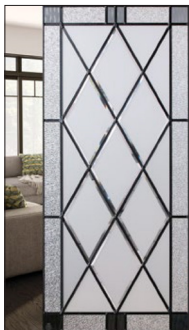

Winchester

Classic style doorglass in its simplest form. Sleek and balanced, Winchester offers a rich, contrasting mix of clear and satin finish glass with black patina caming.

PART NUMBER	GLASS STYLE	FRAME TYPE	GLASS SIZE	GLASS TYPE	CAMING	INSTALLED
SKU Completed On Order	SATIN GLASS	B/W SYNRES	22 X 36	LOW-E+ARGON	PATINA	\$855
SKU Completed On Order	SATIN GLASS	B/W SYNRES	22 X 48	LOW-E+ARGON	PATINA	\$1,155
SKU Completed On Order	SATIN GLASS	B/W SYNRES	22 X 64	LOW-E+ARGON	PATINA	\$1,405
SKU Completed On Order	SATIN GLASS	B/W SYNRES	7 X 64	LOW-E+ARGON	PATINA	\$815