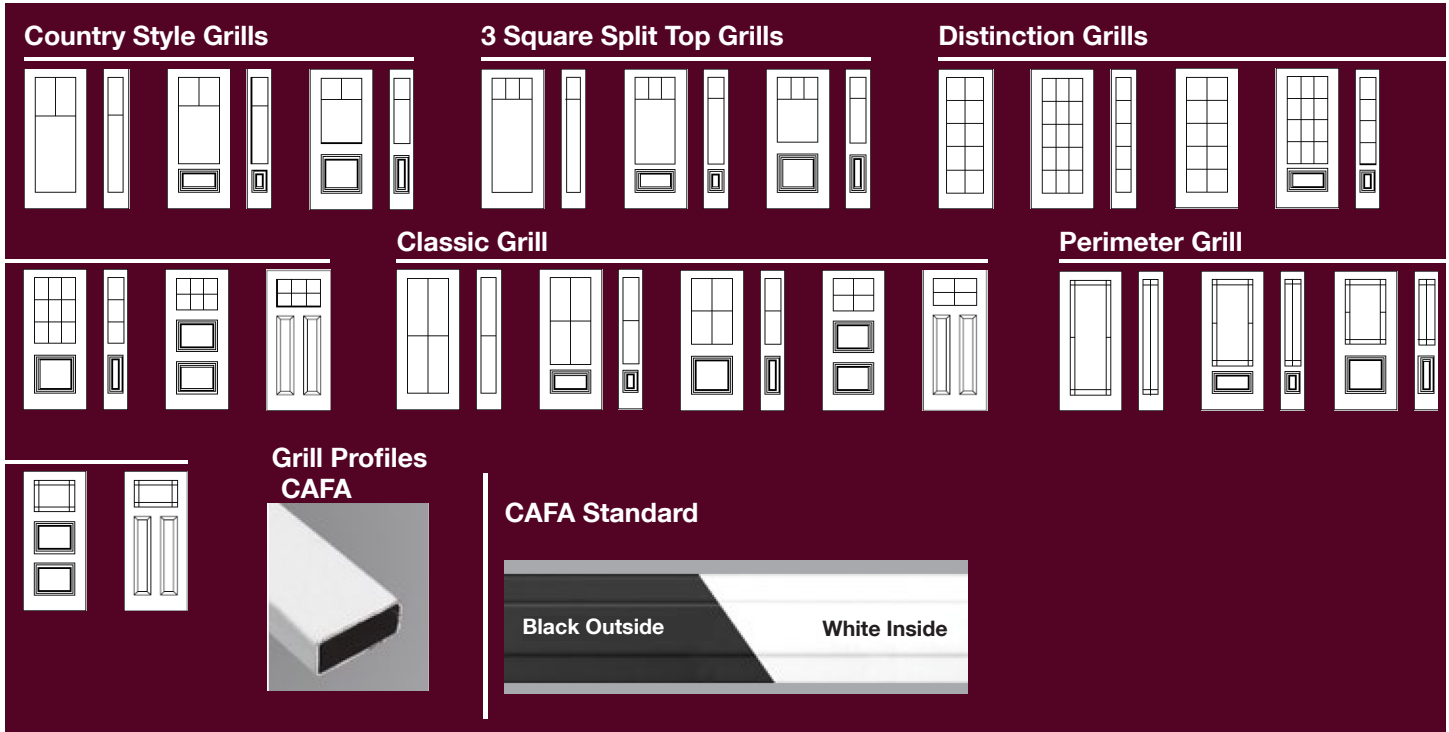

Grills

CAFA Grill.
Black & White Standard.

PART NUMBER	GLASS STYLE	FRAME TYPE	GLASS SIZE	GLASS TYPE	CAMING	INSTALLED
2 TONE GRILLS (BLACK OUTSIDE/WHITE INSIDE)						
*NO-01-244-050-011-BW	DISTINCTION GRILLS	B/W SYNRES	22 X 36	LOW-E+ARGON	CAFA (GRILLS)	$760
*NO-01-244-057-015-BW	DISTINCTION GRILLS	B/W SYNRES	22 X 48	LOW-E+ARGON	CAFA (GRILLS)	$965
*NO-01-244-060-009-BW	DISTINCTION GRILLS	B/W SYNRES	22 X 64	LOW-E+ARGON	CAFA (GRILLS)	$1,230
*NO-01-244-005-014-BW	DISTINCTION GRILLS	B/W SYNRES	7 X 64	LOW-E+ARGON	CAFA (GRILLS)	$750
SKU Completed On Order	CLASSIC GRILLS 2x2	B/W SYNRES	22 X 36	LOW-E+ARGON	CAFA (GRILLS)	$720
SKU Completed On Order	CLASSIC GRILLS 2x2	B/W SYNRES	22 X 48	LOW-E+ARGON	CAFA (GRILLS)	$910
SKU Completed On Order	CLASSIC GRILLS 2x2	B/W SYNRES	22 X 64	LOW-E+ARGON	CAFA (GRILLS)	$1,155
SKU Completed On Order	CLASSIC GRILLS 2x2	B/W SYNRES	7 X 64	LOW-E+ARGON	CAFA (GRILLS)	$710
SKU Completed On Order	PERIMETER GRILL	B/W SYNRES	22 X 36	LOW-E+ARGON	CAFA (GRILLS)	$845
SKU Completed On Order	PERIMETER GRILL	B/W SYNRES	22 X 48	LOW-E+ARGON	CAFA (GRILLS)	$1,050
SKU Completed On Order	PERIMETER GRILL	B/W SYNRES	22 X 64	LOW-E+ARGON	CAFA (GRILLS)	$1,310
SKU Completed On Order	PERIMETER GRILL	B/W SYNRES	7 X 64	LOW-E+ARGON	CAFA (GRILLS)	$885
SKU Completed On Order	TOP GRILL 2x1 (1/3)	B/W SYNRES	22 X 36	LOW-E+ARGON	CAFA (GRILLS)	$845
SKU Completed On Order	TOP GRILL 2x1 (1/3)	B/W SYNRES	22 X 48	LOW-E+ARGON	CAFA (GRILLS)	$1,105
SKU Completed On Order	TOP GRILL 2x1 (1/3)	B/W SYNRES	22 X 64	LOW-E+ARGON	CAFA (GRILLS)	$1,360
SKU Completed On Order	TOP GRILL (1/3)	B/W SYNRES	7 X 64	LOW-E+ARGON	CAFA (GRILLS)	$855
SKU Completed On Order	COUNTRY STYLE GRILL 2x1 (1/3)	B/W SYNRES	22 X 36	LOW-E+ARGON	CAFA (GRILLS)	$720
SKU Completed On Order	COUNTRY STYLE GRILL 2x1 (1/3)	B/W SYNRES	22 X 48	LOW-E+ARGON	CAFA (GRILLS)	$910
SKU Completed On Order	COUNTRY STYLE GRILL 2x1 (1/3)	B/W SYNRES	22 X 64	LOW-E+ARGON	CAFA (GRILLS)	$1,155
SKU Completed On Order	COUNTRY STYLE GRILL (1/3)	B/W SYNRES	7 X 64	LOW-E+ARGON	CAFA (GRILLS)	$710