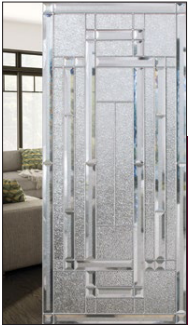

Attraction

This model stands out thanks to a subtle optical illusion nestled in a complex composition of small pieces of beveled textured glass.