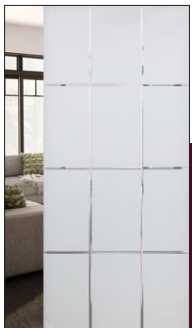

Distinction

The Distinction V-Groove model is perfect for matching your doorglass to your grilled home windows.