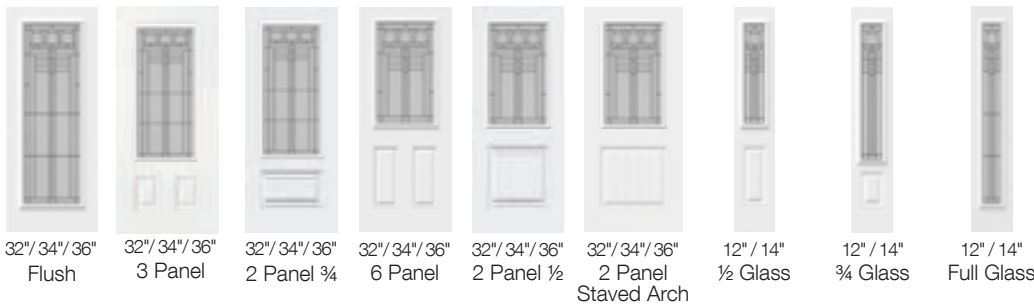

OAK PARK - Privacy Rating 5/10 - Patina Caming