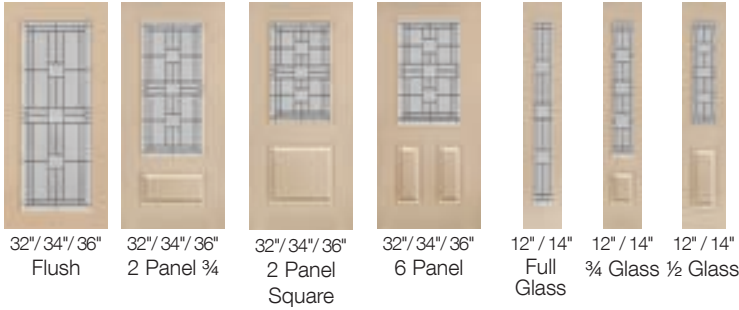

Harbour Craft RiftCut Fiberglass Door & Glass Options

Privacy Rating Scale

Caming Colours

Patina

Satin Nickel

MONTEREY -Privacy Rating 7/10 -Patina Caming

OAK PARK -Privacy Rating 5/10 -Patina Caming

NOUVEAU -Privacy Rating 6/10 -Patina Caming