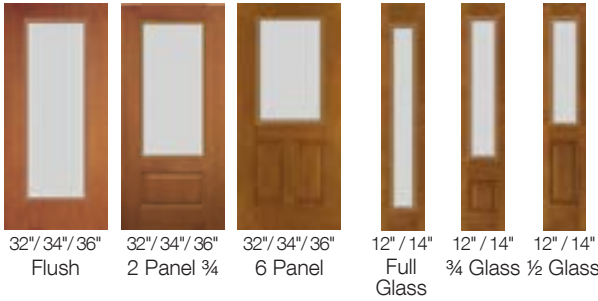

Oak Fiberglass Door & Glass Options

Privacy Rating Scale

Caming Colours

BLANCA - Privacy Rating 9/10

32"/34"/36" Flush
32"/34"/36" 2 Panel 3/4
32"/34"/36" 6 Panel
12"/14" Full Glass
12"/14" 3/4 Glass
12"/14" 1/2 Glass