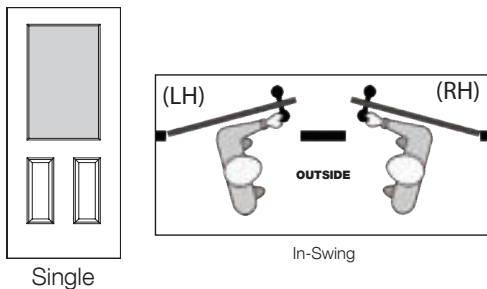

CONFIGURATION & HANDING

NOTE: For Doors with Sidelites or Double Doors please refer to Polytech Steel Entrance Systems on Page 11