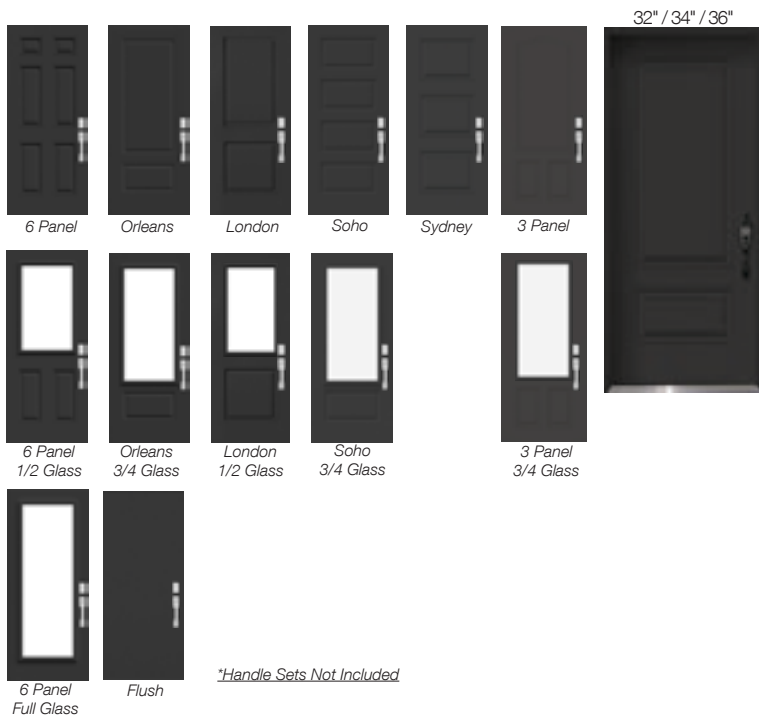

Polytech -Black & White Door Pricing

- NAFS Code Approved Prefinished Doors
- Exterior is a Prefinished Black coat with a White interior
- Priced like a no-charge paint job

NAFS-08 BUILDING CODE APPROVED

PVC System - BLACK Ext\WHITE Int		W/2" BM
4-9/16"	$1,600	$1,850
6-9/16"	$1,675	$1,925
7-1/4"	$1,815	$2,065
9-1/4"	$1,955	$2,205

Black Vinyl System - BLACK Ext\WHITE Int		
4-9/16"	$2,050	$2,550
6-9/16"	$2,450	$2,950

OPTIONS AND UPGRADES		
Wheelchair Accessible Sill		$40
Multipoint Lock (Nickel or Bronze Finish)		$1300
Door Style Adder (All slab styles outside of 6P & 3P design)		$40
Non-Code Approved Cut Down (Max cut down 3")		$150
Self-Close Hinges (Black or Nickel)		$50
Black Hinges		N/C
Stainless Steel Hinges		$50
200° Door Viewer		$50
4-9/16" Systems Bronze Sill		$40
6-9/16" & 7-1/4" Systems Bronze Sill		$100

All doors come standard with black weatherstrip
A separate section is listed for doors to include brickmould
The inactive door in double door systems will come standard with Cylinder Lock Prep
All BLACK ROCSOLID PVC JAMB systems with brickmould come with 2" brickmould
STANDARD DOOR PREP: All doors come with standard prep of cylinder lock and 1-5/8" deadbolt lock
Only 1 sill extension to be used per door system

Stock glass Options with Black Exterior and White Interior Glass Frame

ADD GLASS PRICE TO YOUR BASE CONFIGURATION PRICE FOR TOTAL LIST COST

- Pricing for 32"- 36" Sizes Only
- Other glass styles available as special order in Supplemental Black and White Glass book.

CLEAR (LOW-E)		MONTEREY		OAK PARK		SOLID DOOR	
CH	$325	YH	$1,245	OH	$1,135	$40 Upcharge in all Slab Styles outside of 6P & 3P Design	
CT	$435	YT	$1,620	OT	$1,780		
CF	$490	YF	$2,275	OF	$2,275		
MINI BLIND		PRIVACY RAIN		COURTYARD		CUT OUT	
MH	$1,050	RH	$500	UH	$1,370	All Cut Out without Glass add $25. (Not Code Approved)	
MT	$1,210	RT	$920	UT	$1,395		
MF	$1,330	RF	$825	UF	$1,705		
BLANCA		INTERNAL GRILL		NOUVEAU		VENTING	
LH	$590	GH	$725	NH	$765	VH (Q470)	$860
LT	$940	GT	$920	NT	$1,215	VG (Q470 Sand)	$1,000
LF	$1,060	GF	$1,170	NF	$1,440