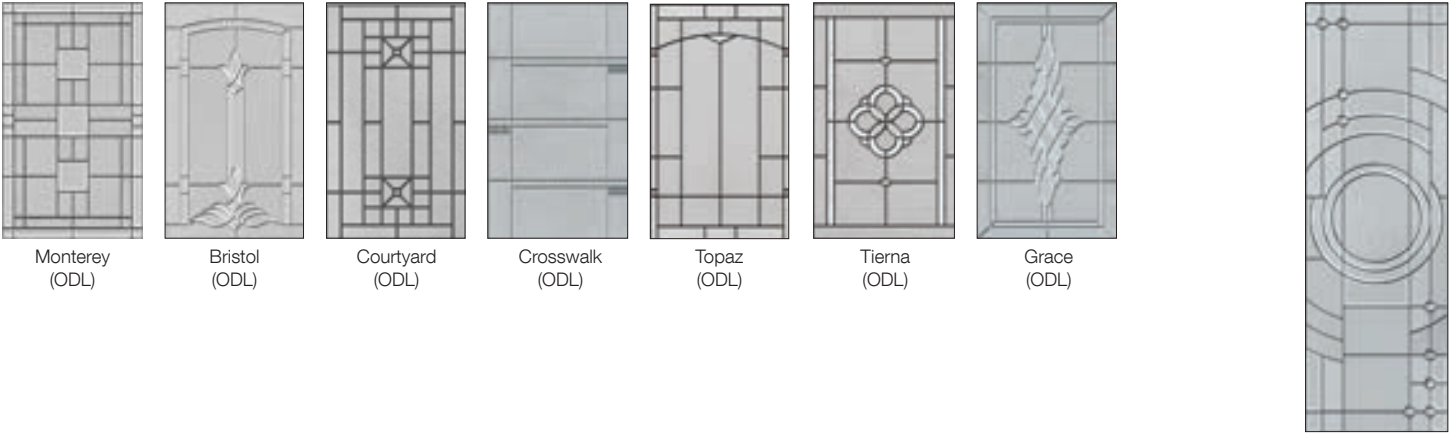

GRANITE

Monterey (ODL)   Bristol (ODL)   Courtyard (ODL)   Crosswalk (ODL)   Topaz (ODL)   Tierna (ODL)   Grace (ODL)   Entropy (ODL)