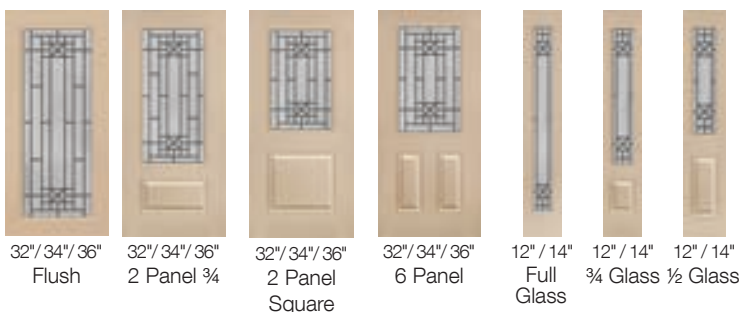

Harbour Craft RiftCut Fiberglass Door & Glass Options

Privacy Rating Scale

Caming Colours

MONTEREY -Privacy Rating 7/10 -Patina Caming

OAK PARK -Privacy Rating 5/10 -Patina Caming

NOUVEAU -Privacy Rating 6/10 -Patina Caming

BLANCA -Privacy Rating 9/10

COURTYARD