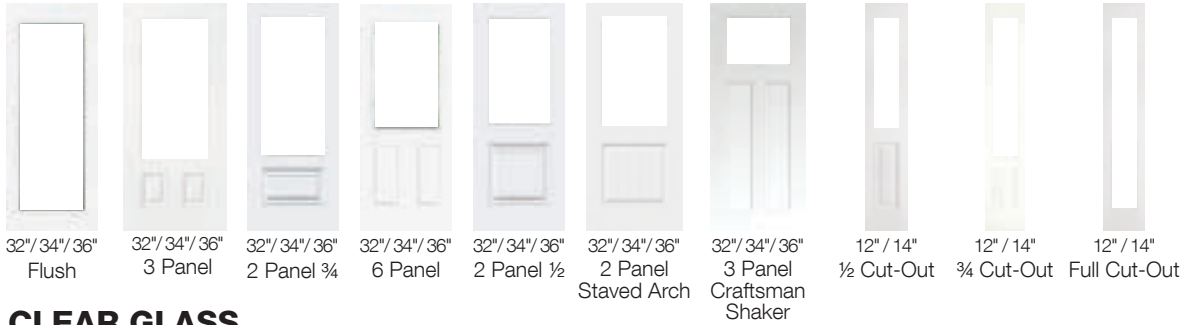

Harbour Craft Satin Smooth Fiberglass Door & Glass Options

SOLID PANEL

CUT-OUT

CLEAR GLASS

MINI BLIND

INTERNAL GRILL