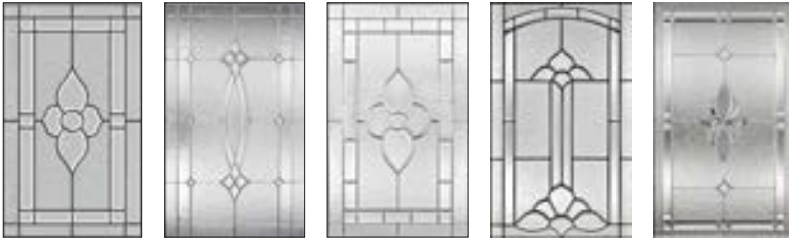

Transom Glass Designs W/ Matching Glass Type

GLUECHIP

Nouveau (ODL)   Evangeline II (Novatech)   Allure (Novatech)   Cathedrale (Novatech)   Mystique (Novatech)