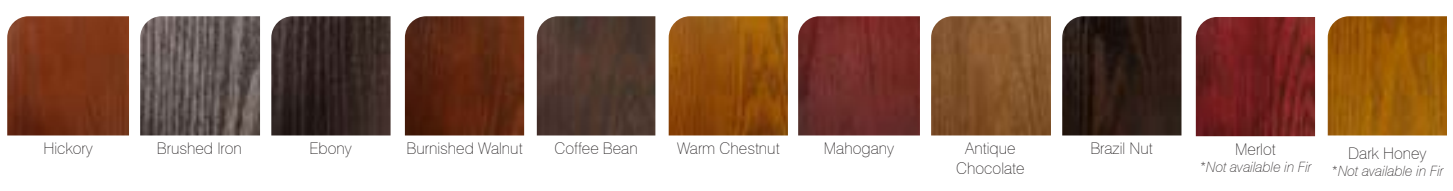

STAIN OPTIONS