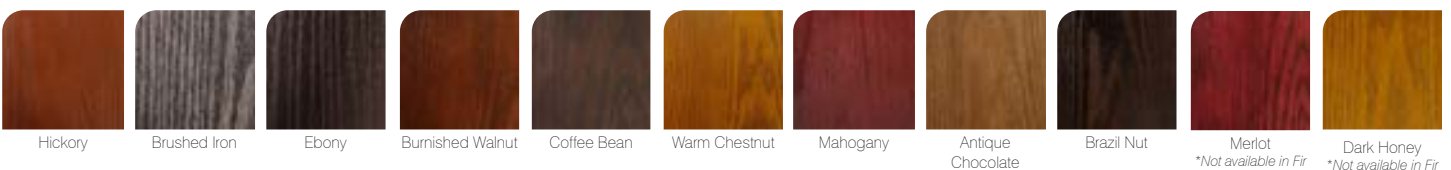

STAIN OPTIONS