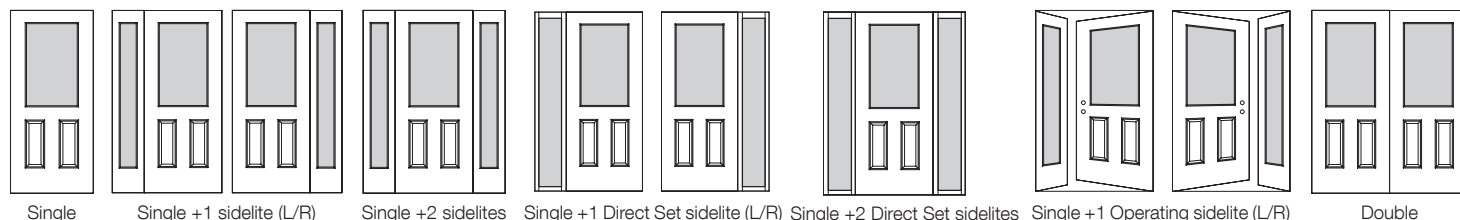

CONFIGURATIONS

Single

Single +1 sidelite (L/R)

Single +2 sidelites

Single +1 Direct Set sidelite (L/R)

Single +2 Direct Set sidelites

Single +1 Operating sidelite (L/R)

Double