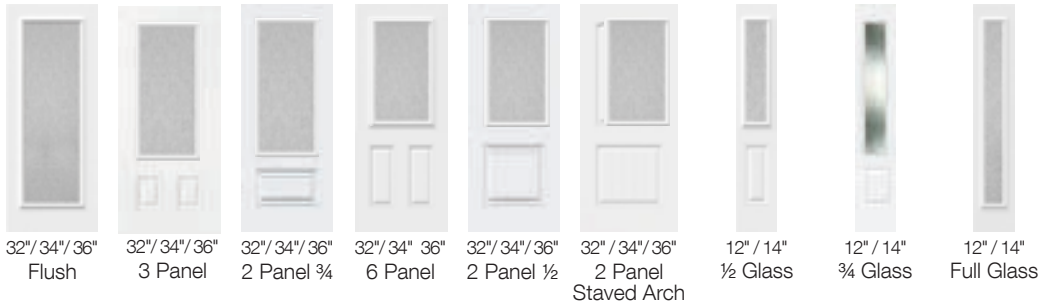

Harbour Craft Satin Smooth Fiberglass Door & Glass Options

Privacy Rating Scale

Caming Colours

PRIVACY RAIN - Privacy Rating 9/10