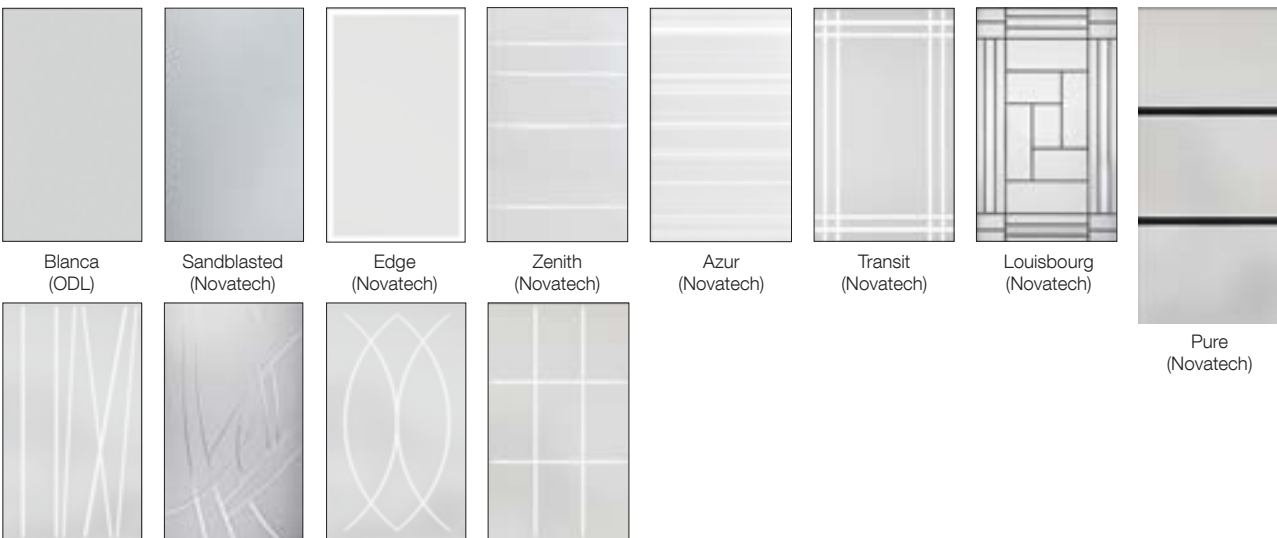

SANDBLASTED

Blanca (ODL)   Sandblasted (Novatech)   Edge (Novatech)   Zenith (Novatech)   Azur (Novatech)   Transit (Novatech)   Louisbourg (Novatech)   Pure (Novatech)   Rhythm (Novatech)   Alys (Novatech)   Verso (Novatech)   Distinction (Novatech)