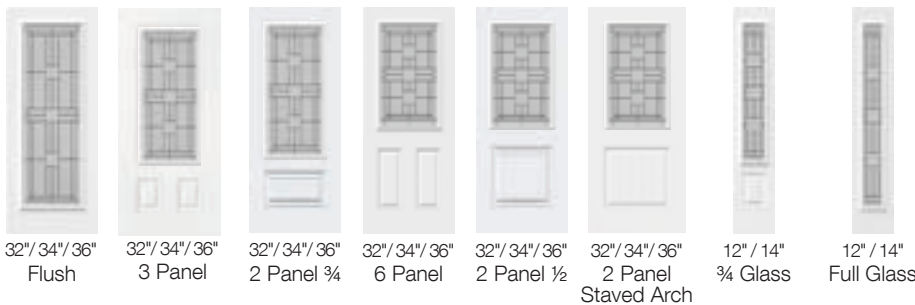

Harbour Craft Satin Smooth Fiberglass Door & Glass Options

Privacy Rating Scale

Caming Colours

Patina

Satin Nickel

COURTYARD -Privacy Rating 9/10 -Nickel Vein Wrought Iron Caming

32"/34"/36" Flush 32"/34"/36" 3 Panel 32"/34"/36" 2 Panel ¾ 32"/34" 36" 6 Panel 32"/34"/36" 2 Panel ½ 32"/34"/36" 2 Panel Staved Arch 12" / 14" ½ Glass 12" / 14" ¾ Glass 12" / 14" Full Glass