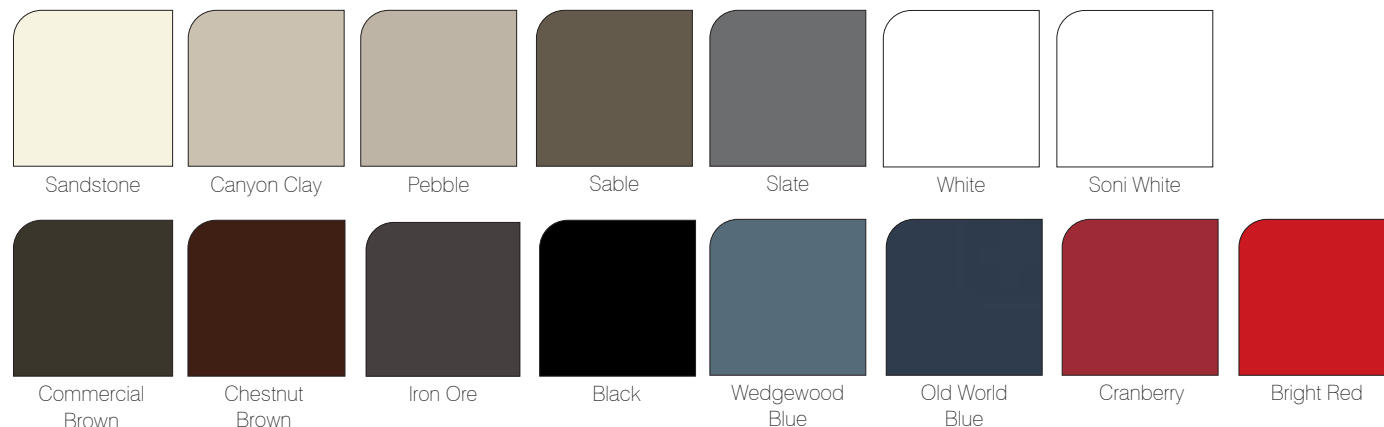

Painted Sliding Screens Available in:
Almond, Wicker, Canyon Clay, Sable, Bronze & Black.

PAINT OPTIONS

- Paint Door Interior/Exterior & Jambs one of 15 Colours
- Venting and Fan Tops Glass Frames are not available for painting