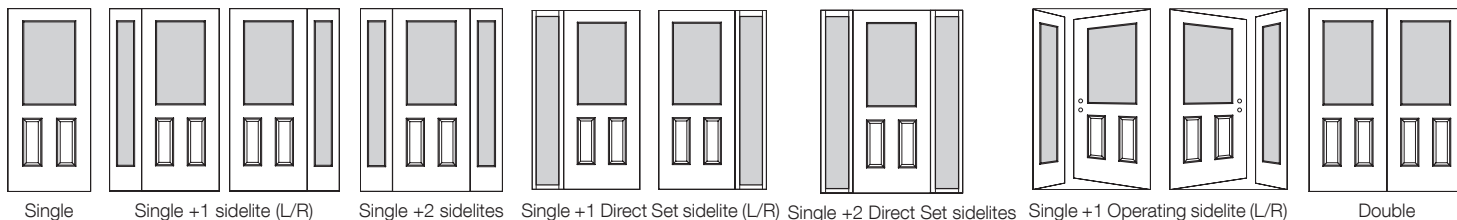

SILL EXTENSIONS (REFER TO PAGE 26)

- Only 1 Sill Extension to be used per door system

Standard Polytech Door System

CONFIGURATIONS

HANDING OPTIONS

Double doors:
*Astragal is located on the inactive door.
 Centre mull available instead of astragal (std. height doors), no extra charge.*