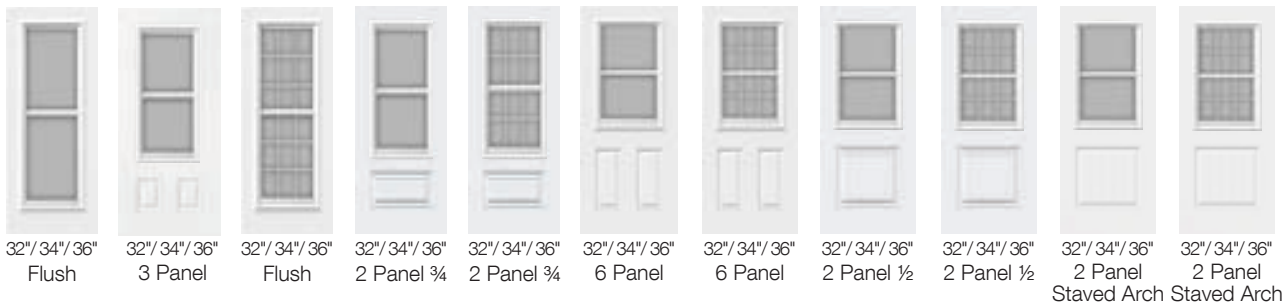

Harbour Craft Satin Smooth Fiberglass Door & Glass Options

Privacy Rating Scale

Caming Colours

PRIVACY RAIN - Privacy Rating 9/10

VENTING

OAK PARK - Privacy Rating 5/10 - Patina Caming

MONTEREY - Privacy Rating 7/10 - Patina Caming