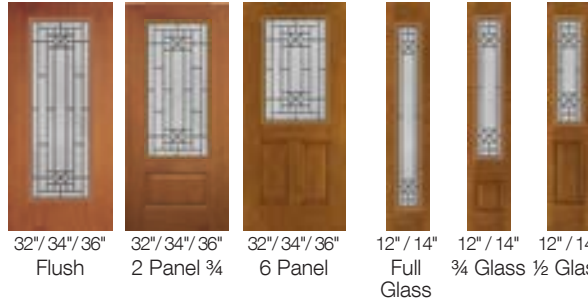

COURTYARD

32"/34"/36" Flush
32"/34"/36" 2 Panel 3/4
32"/34"/36" 6 Panel
12"/14" Full Glass
12"/14" 3/4 Glass
12"/14" 1/2 Glass