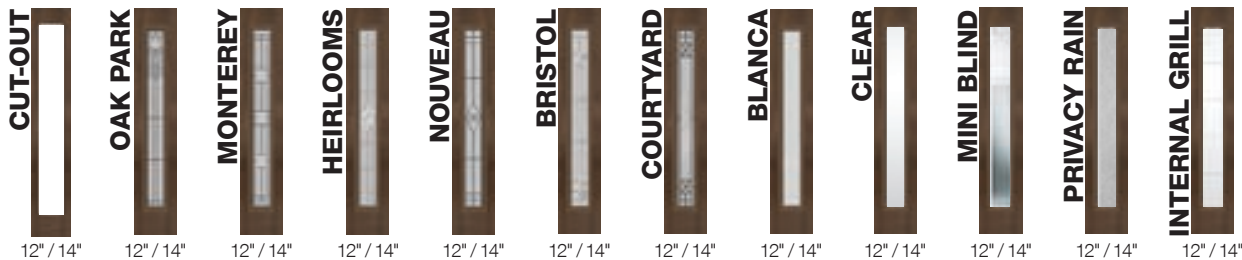

COURTYARD

32"/34"/36" Flush
 32"/34"/36" 2 Panel 3/4
 32"/34"/36" 6 Panel
 12"/14" Full Glass
 12"/14" 3/4 Glass
 12"/14" 1/2 Glass

Rustic Mahogany Fiberglass Door & Glass Options

SOLID PANEL

36" 1 Panel Plank Square Top
 36" 2 Panel Plank Arch Top
 36" 2 Panel Square Top
 36" 2 Panel Arch Top