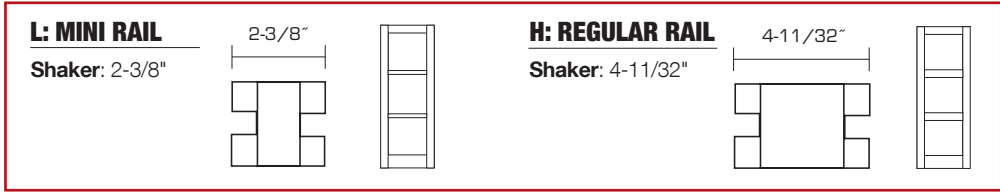

Flat Panel Doors -SHAKER

Rail Types

Panel Type

80\"/>

*Custom Width 14" - 42" or Custom Height not listed below = X 1.25

MODEL

7910 / 7920 / 792A / 7923 / 792E	
16" / 18"	$524
20" / 22" / 24" / 26"	$534
28" / 30" / 32"	$568
34" / 36"	$606

SINGLE UPGRADE UPCHARGES

SPECIES ADDER	Clear/Knotty Pine	+780
	Oak	+780
	Maple/Birch	+780
CUSTOM SIZES	Cut Down Max 2" (Off either 80/84/96")	+30
	84" Primed	+100
	84" Other Species	+200
	96" Primed	+255
	96" Other Species	+375
1-3/4" OPTIONS	Primed	+200
	Clear/Knotty/Oak/Maple/Birch	+480
MACHINE	3 Hinges & Lock 1-3/8"	+17
	3 Hinges & Lock 1-3/4"	+65

80\"/>

*Custom Width 14" - 42" or Custom Height not listed below = X 1.25

MODEL

7910P	
20" / 22" / 24" / 26"	$883
28" / 30"	$944
32" / 34" / 36"	$1,006

BIFOLD UPGRADE UPCHARGES

SPECIES ADDER	Clear/Knotty Pine	+700
	Oak	+700
	Maple/Birch	+700
CUSTOM SIZES	Cut Down Max 2" (Off either 80/84/96")	+60
	84" Primed	+200
	84" Other Species	+375
	96" Primed	+525
	96" Other Species	+750

7920P / 792AP / 7923P / 792EP	
20" / 22" / 24" / 26"	$837
28" / 30"	$899
32" / 34" / 36"	$960