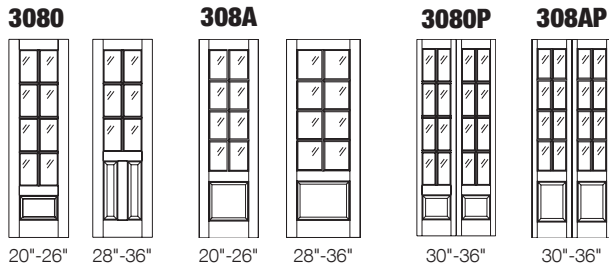

8 Lite French Interior Doors -OVOLO Moulding

Glass Groups

GROUP 1	Clear
GROUP 2	Clear Mirror 1 Side / Glue Chip / Martele / Morocco / Bronze Morocco / Screen / Satin White
GROUP 3	Chinchilla / Chinchilla Bronze / Delta Clear / Kasumi / Konfetti / Linea / Oceanic / Waterfalls
GROUP 4	Delta White Etched
GROUP 5	Clear Bevelled / Clear Mirror Bevelled 1 Side / Glue Chip Bevelled / Satin White Bevelled

80\"/>

*Custom Width 14\"/>

MODEL	Glass Group 1	Glass Group 2	Glass Group 3	Glass Group 4	Glass Group 5
3080 / 308A					
20\"/>	$826	$876	$1,092	$1,275	$1,724
28\"/>	$844	$892	$1,092	$1,293	$1,741
34\"/>	$860	$910	$1,129	$1,309	$1,757

For C & S Style Doors add $175 Upcharge

S Style Tops are 24\"/>

80\"/>

*Custom Width 14\"/>

MODEL	Glass Group 1	Glass Group 2	Glass Group 3	Glass Group 4	Glass Group 5
3080P / 308AP					
20\"/>	$1,118	$1,503	$1,579	$1,887	$2,656
28\"/>	$1,147	$1,531	$1,610	$1,916	$2,685
32\"/>	$1,177	$1,562	$1,638	$1,946	$2,715

For C & S Style Doors add $350 Upcharge

S Style Tops are 24\"/>

SINGLE UPGRADE UPCHARGES

SPECIES ADDER	Clear/Knotty Pine	+525
	Oak	+525
	Maple/Birch	+525
CUSTOM SIZES	Cut Down Max 2\"/>	+30
	84\"/>	+100
	84\"/>	+200
	96\"/>	+255
	96\"/>	+375
1-3/4\"/> 	Primed	+200
	Clear/Knotty/Oak/Maple/Birch	+480
MACHINE	3 Hinges & Lock 1-3/8\"/>	+17
	3 Hinges & Lock 1-3/4\"/>	+65

BIFOLD UPGRADE UPCHARGES

SPECIES ADDER	Clear Pine	+330
	Oak	+330
	Maple/Birch	+330
CUSTOM SIZES	Cut Down Max 2\"/>	+60
	84\"/>	+200
	84\"/>	+375
	96\"/>	+525
	96\"/>	+750