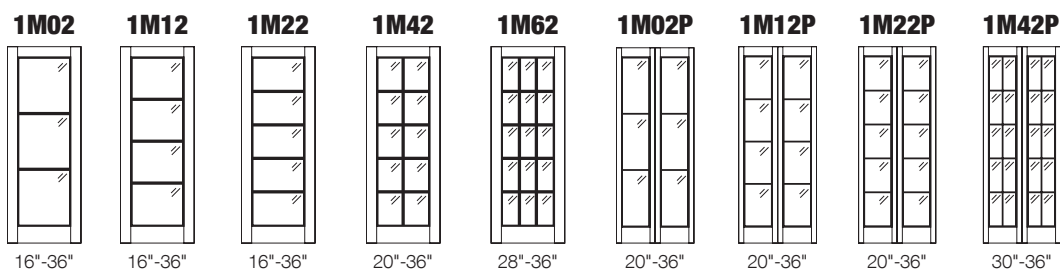

Aluminum Grill French Doors -Loft Series OVOLO Moulding

•40mm Grill

*All doors higher than 84" will automatically have a bottom panel for Loft Series

Glass Groups

GROUP 1	Clear / Glue Chip / Mertele / Morocco
GROUP 2	Bronze Morocco / Chinchilla / Kasumi / Screen / Waterfalls
GROUP 3	Clear Mirror 2 Sides / Delta Clear / Konfetti / Satin White / Clear Oceanic
GROUP 4	Delta White Etched / Glue Chip Bevelled / Clear Bevelled
GROUP 5	Clear Mirror Bevelled 1 Side / Satin White Bevelled / Mirror + Mirror Bevelled

Grill Codes

COLOURS OF GRILLS	CODE	Loft
Flat Silver	2	1L62
Stainless	9	1I69

80"H SINGLE DOORS -PRIMED MDF

*Custom Width 14" - 42" or Custom Height not listed below = X 1.25

MODEL	Glass Group 1	Glass Group 2	Glass Group 3	Glass Group 4	Glass Group 5
1M02 / 1M12 / 1M22 / 1M42 / 1M62					
16" / 18"	$1,362	$1,483	$1,563	$1,763	$2,003
20" / 22" / 24" / 26"	$1,375	$1,494	$1,574	$1,775	$2,015
28" / 30" / 32"	$1,423	$1,542	$1,622	$1,823	$2,064
34" / 36"	$1,506	$1,627	$1,708	$1,907	$2,003

SINGLE UPGRADE UPCHARGES

SPECIES ADDER	Clear/Knotty Pine	+705
	Oak	+705
	Maple/Birch	+705
CUSTOM SIZES	Cut Down Max 2" (Off either 80/84/96")	+30
	84" Primed	+100
	84" Other Species	+200
	96" Primed	+255
	96" Other Species	+375
1-3/4" OPTIONS	Primed	+200
	Clear/Knotty/Oak/Maple/Birch	+480
MACHINE	3 Hinges & Lock 1-3/8"	+17
	3 Hinges & Lock 1-3/4"	+65

80"H BI-FOLD DOORS -PRIMED MDF

*Custom Width 14" - 42" or Custom Height not listed below = X 1.25

MODEL	Glass Group 1	Glass Group 2	Glass Group 3	Glass Group 4	Glass Group 5
1M02P / 1M12P / 1M22P / 1M42P					
20" / 22" / 24" / 26" (1L42P Only)	$2,131	$2,250	$2,432	$2,612	$2,731
28" / 30" (1L42P Only)	$2,202	$2,323	$2,503	$2,683	$2,804
32" / 34" / 36"	$2,275	$2,395	$2,576	$2,756	$2,875

BIFOLD UPGRADE UPCHARGES

SPECIES ADDER	Clear Pine	+450
	Oak	+450
	Maple/Birch	+450
CUSTOM SIZES	Cut Down Max 2" (Off either 80/84/96")	+60
	84" Primed	+200
	84" Other Species	+375
	96" Primed	+525
	96" Other Species	+750