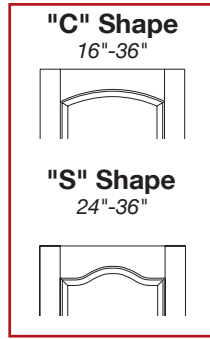

15 Lite French Interior Doors -OVOLO Moulding

3150

28"-36"

Glass Groups

*White Laminated in single doors only

GROUP 1	Clear
GROUP 2	Clear Mirror 1 Side / Glue Chip / Martele / Morocco / Bronze Morocco / Screen / Satin White
GROUP 2b	Satin White (Primed Only)
GROUP 3	Chinchilla / Chinchilla Bronze / Delta Clear / Kasumi / Konfetti / Linea / Oceanic / Waterfalls
GROUP 4	Delta White Etched
GROUP 5	Clear Bevelled / Clear Mirror Bevelled 1 Side / Glue Chip Bevelled / Satin White Bevelled

80"H SINGLE DOORS -PRIMED MDF

*Custom Width 14" - 42" or Custom Height not listed below = X 1.25

MODEL

3150	Group 1	Group 2	Group 2b	Group 3	Group 4	Group 5
28" / 30" / 32"	$744	$780	$937	$999	$1,179	$1,627
34" / 36"	$762	$796	$953	$1,017	$1,197	$1,645

For C & S Style Doors add $175 Upcharge

S Style Tops are 24" & above only

SINGLE UPGRADE UPCHARGES

		Glass Group 1	Glass Group 2-5
SPECIES ADDER	Clear/Knotty Pine	+375	+480
	Oak	+375	+480
	Maple/Birch	+375	+480
CUSTOM SIZES	Cut Down Max 2" (Off either 80/84/96")	+30	+30
	84" Primed	+100	+100
	84" Other Species	+200	+200
	96" Primed	+255	+255
	96" Other Species	+375	+375
1-3/4" OPTIONS	Primed	+200	+200
	Clear/Knotty/Oak/Maple/Birch	+480	+480
MACHINE	3 Hinges & Lock 1-3/8"	+17	+17
	3 Hinges & Lock 1-3/4"	+65	+65