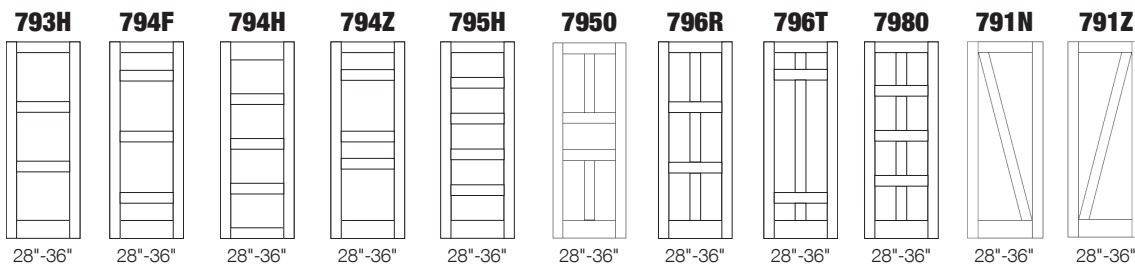

20 Min 1-3/4" Fire Rated Flat Panel Doors -SHAKER

• Fire Rated Doors CANNOT be cut. For custom size contact our customer service for pricing.

80"H SINGLE DOORS -PRIMED MDF

*Custom Width 14" - 42" or Custom Height not listed below = X 1.25

MODEL

7935 / 7936 / 793A / 793E / 793K / 793T / 7940

28" / 30" / 32"	$1,893
34" / 36"	$1,934

793H / 794F / 794H / 794Z / 795H

28" / 30" / 32"	$1,884
34" / 36"	$1,926

7950 / 796R / 796T / 7980 / 791N / 791Z

28" / 30" / 32"	$1,992
34" / 36"	$2,035

SINGLE UPGRADE UPCHARGES

SPECIES ADDER	Clear/Knotty Pine	+940
	Oak	+940
	Maple/Birch	+940
CUSTOM SIZES	84" Primed	+100
	84" Other Species	+200
	96" Primed	+255
	96" Other Species	+375
MACHINE	3 Hinges & Lock 1-3/4"	+65