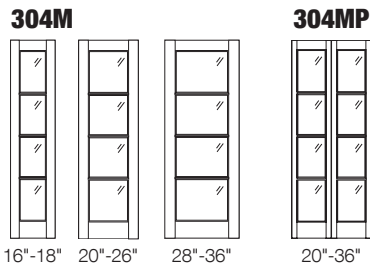

4 Lite French Interior Doors -OVOLO Moulding

Glass Groups

GROUP 1	Clear
GROUP 2	Clear Mirror 1 Side / Glue Chip / Martele / Morocco / Bronze Morocco / Screen / Satin White
GROUP 3	Chinchilla / Chinchilla Bronze / Delta Clear / Kasumi / Konfetti / Linea / Oceanic / Waterfalls
GROUP 4	Delta White Etched
GROUP 5	Clear Bevelled / Clear Mirror Bevelled 1 Side / Glue Chip Bevelled / Satin White Bevelled

80"H SINGLE DOORS -PRIMED MDF

*Custom Width 14" - 42" or Custom Height not listed below = X 1.25

MODEL	Glass Group 1	Glass Group 2	Glass Group 3	Glass Group 4	Glass Group 5
304M					
16" / 18"	$709	$757	$978	$1,157	$1,606
20" / 22" / 24" / 26"	$712	$762	$981	$1,161	$1,610
28" / 30" / 32"	$729	$778	$999	$1,177	$1,626
34" / 36"	$746	$796	$1,015	$1,195	$1,643

For C & S Style Doors add $175 Upcharge

S Style Tops are 24" & above only

SINGLE UPGRADE UPCHARGES

SPECIES ADDER	Clear/Knotty Pine	+480
	Oak	+480
	Maple/Birch	+480
CUSTOM SIZES	Cut Down Max 2" (Off either 80/84/96")	+30
	84" Primed	+100
	84" Other Species	+200
	96" Primed	+255
	96" Other Species	+375
1-3/4" OPTIONS	Primed	+200
	Clear/Knotty/Oak/Maple/Birch	+480
MACHINE	3 Hinges & Lock 1-3/8"	+17
	3 Hinges & Lock 1-3/4"	+65

80"H BI-FOLD DOORS -PRIMED MDF

*Custom Width 14" - 42" or Custom Height not listed below = X 1.25

MODEL	Glass Group 1	Glass Group 2	Glass Group 3	Glass Group 4	Glass Group 5
304MP					
20" / 22" / 24" / 26"	$1,156	$1,540	$1,617	$1,925	$2,694
28" / 30"	$1,184	$1,569	$1,647	$1,953	$2,722
32" / 34" / 36"	$1,214	$1,599	$1,675	$1,983	$2,752

For C & S Style Doors add $350 Upcharge

S Style Tops are 24" & above only

BIFOLD UPGRADE UPCHARGES

SPECIES ADDER	Clear Pine	+330
	Oak	+330
	Maple/Birch	+330
CUSTOM SIZES	Cut Down Max 2" (Off either 80/84/96")	+60
	84" Primed	+200
	84" Other Species	+375
	96" Primed	+525
	96" Other Species	+750