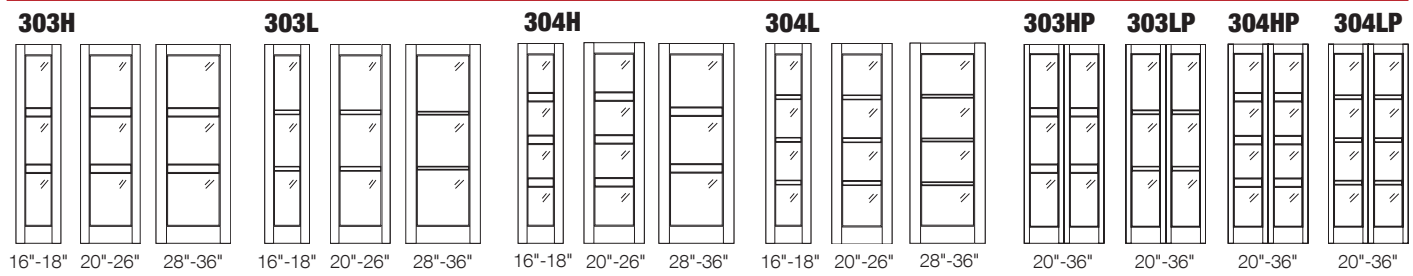

3 & 4 Lite French Interior Doors -OVOLO Moulding

Glass Groups

- **NOT available in models starting with 8*
- ***Only available on 303H / 303L / 304H / 304L*
- ****Only available on 303H / 303L / 304H / 304L*

GROUP 1	Clear
GROUP 2	Clear Mirror 1 Side / Glue Chip / *Martele / Morocco / Bronze Morocco / Screen / Satin White
GROUP 3	Chinchilla / Chinchilla Bronze / *Delta Clear / Kasumi / Konfetti / Linea / Oceanic / **White Laminated / **Waterfalls
GROUP 4	*Delta White Etched
GROUP 5	Clear Bevelled / Clear Mirror Bevelled 1 Side / Glue Chip Bevelled / *Satin White Bevelled

80" H SINGLE DOORS -PRIMED MDF

*Custom Width 14" - 42" or Custom Height not listed below = X 1.25

MODEL	Glass Group 1	Glass Group 2	Glass Group 3	Glass Group 4	Glass Group 5
303H / 303L / 304H / 304L					
16" / 18"	$736	$771	$992	$1,170	$1,619
20" / 22" / 24" / 26"	$741	$777	$996	$1,175	$1,624
28" / 30" / 32"	$757	$793	$1,013	$1,191	$1,640
34" / 36"	$778	$809	$1,029	$1,209	$1,658

SINGLE UPGRADE UPCHARGES

SPECIES ADDER	Clear/Knotty Pine	+525
	Oak	+525
	Maple/Birch	+525
CUSTOM SIZES	Cut Down Max 2" (Off either 80/84/96")	+30
	84" Primed	+100
	84" Other Species	+200
	96" Primed	+255
	96" Other Species	+375
1-3/4" OPTIONS	Primed	+200
	Clear/Knotty/Oak/Maple/Birch	+480
MACHINE	3 Hinges & Lock 1-3/8"	+17
	3 Hinges & Lock 1-3/4"	+65

80" H BI-FOLD DOORS -PRIMED MDF

*Custom Width 14" - 42" or Custom Height not listed below = X 1.25

MODEL	Glass Group 1	Glass Group 2	Glass Group 3	Glass Group 4	Glass Group 5
303HP / 303LP / 304HP / 304LP					
20" / 22" / 24" / 26"	$1,156	$1,540	$1,617	$1,925	$2,694
28" / 30"	$1,184	$1,569	$1,647	$1,953	$2,722
32" / 34" / 36"	$1,214	$1,599	$1,675	$1,983	$2,752

BIFOLD UPGRADE UPCHARGES

SPECIES ADDER	Clear Pine	+330
	Oak	+330
	Maple/Birch	+330
CUSTOM SIZES	Cut Down Max 2" (Off either 80/84/96")	+60
	84" Primed	+200
	84" Other Species	+375
	96" Primed	+525
	96" Other Species	+750