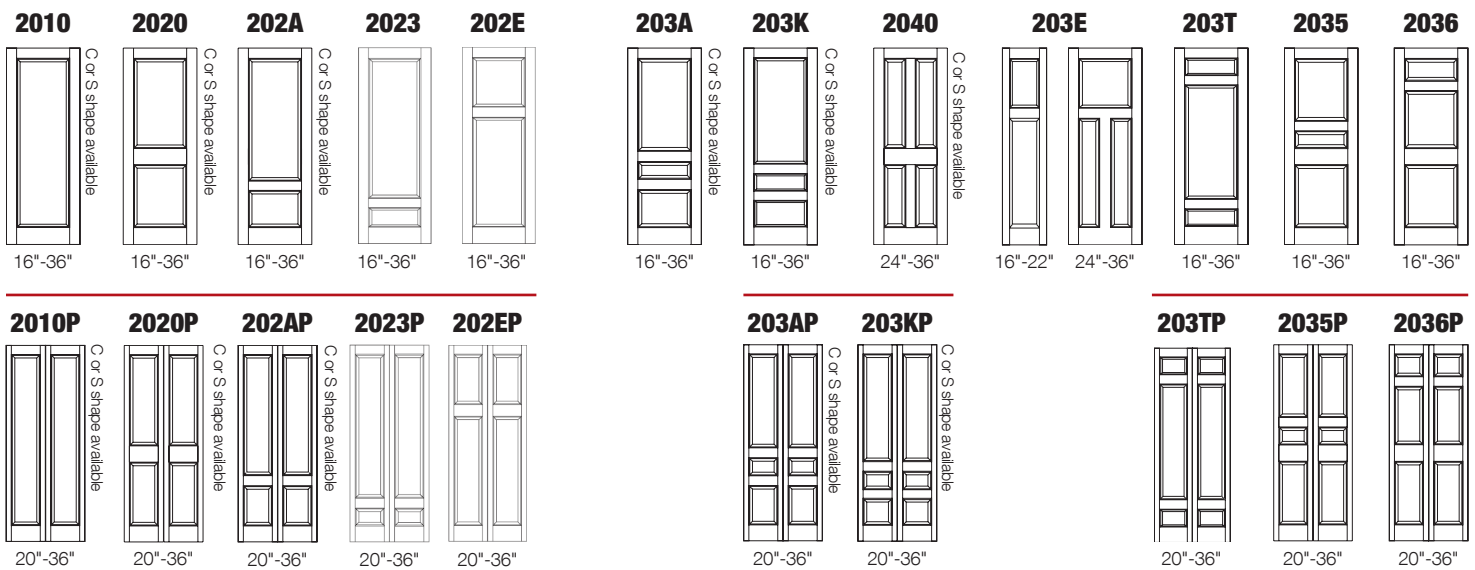

Raised Panel Doors -OVOLO

80" H SINGLE DOORS -PRIMED MDF

*Custom Width 14" - 42" or Custom Height not listed below = X 1.25

MODEL

2010 / 2020 / 202A / 2023 / 202E		203A / 203E / 203K / 203T / 2035 / 2036 / 2040	
16" / 18"	$584		$620
20" / 22" / 24" / 26"	$595		$632
28" / 30" / 32"	$636		$675
34" / 36"	$679		$721

For C & S Style Doors add $175 Upcharge. S Style Tops are 24" & above only

SINGLE UPGRADE UPCHARGES

SPECIES ADDER	Clear/Knotty Pine	+865
	Oak	+865
	Maple/Birch	+865
CUSTOM SIZES	Cut Down Max 2" (Off either 80/84/96")	+30
	84" Primed	+100
	84" Other Species	+200
	96" Primed	+255
	96" Other Species	+375
1-3/4" OPTIONS	Primed	+200
	Clear/Knotty/Oak/Maple/Birch	+480
MACHINE	3 Hinges & Lock 1-3/8"	+17
	3 Hinges & Lock 1-3/4"	+65

80" H BI-FOLD DOORS -PRIMED MDF

*Custom Width 14" - 42" or Custom Height not listed below = X 1.25

MODEL

2020P / 202AP / 2023P / 202EP		2010P / 203AP / 203KP / 203TP / 2035P / 2036P	
20" / 22" / 24" / 26"	$874		$923
28" / 30"	$939		$987
32" / 34" / 36"	$1,001		$1,049

For C & S Style Doors add $350 Upcharge. S Style Tops are 24" & above only

BIFOLD UPGRADE UPCHARGES

SPECIES ADDER	Clear/Knotty Pine	+730
	Oak	+730
	Maple/Birch	+730
CUSTOM SIZES	Cut Down Max 2" (Off either 80/84/96")	+60
	84" Primed	+200
	84" Other Species	+375
	96" Primed	+525
	96" Other Species	+750