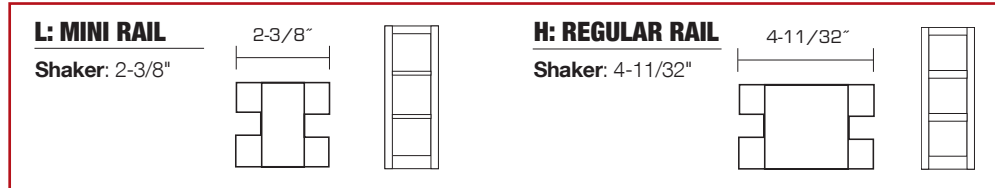

20 Min 1-3/4" Fire Rated Flat Panel Doors -SHAKER

• Fire Rated Doors CANNOT be cut. For custom size contact our customer service for pricing.

Rail Types

Panel Type

80"H SINGLE DOORS -PRIMED MDF

*Custom Width 14" - 42" or Custom Height not listed below = X 1.25

MODEL

7910 / 7920 / 792A / 7923 / 792E	
28" / 30" / 32"	$1,877
34" / 36"	$1,918

SINGLE UPGRADE UPCHARGES

SPECIES ADDER	Clear/Knotty Pine	+940
	Oak	+940
	Maple/Birch	+940
CUSTOM SIZES	84" Primed	+100
	84" Other Species	+200
	96" Primed	+255
	96" Other Species	+375
MACHINE	3 Hinges & Lock 1-3/4"	+65