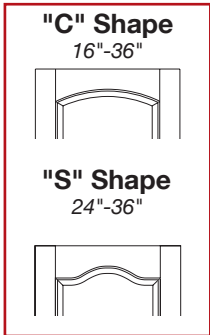

Glass Groups

- **NOT available in models starting with 8*
- ***Only available on 3020 / 302E / 303E / 8020 / 802E / 803E*
- *No mirrors on 3020 / 302E / 303E / 8020 / 802E / 803E*

GROUP 1	Clear
GROUP 2	Clear Mirror 1 Side / Glue Chip / *Martele / Morocco / Bronze Morocco / Screen / Satin White
GROUP 3	Chinchilla / Chinchilla Bronze / *Delta Clear / Kasumi / Konfetti / Linea / Oceanic / **White Laminated / **Waterfalls
GROUP 4	Clear Mirror 2 Sides / **Cobra / *Delta White Etched / **Karma Clear / **Karma Obscure / **Magma
GROUP 5	Clear Bevelled / Clear Mirror Bevelled 1 Side / Glue Chip Bevelled / *Satin White Bevelled