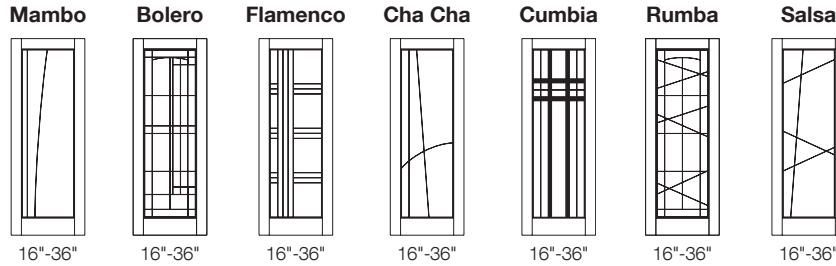

ROYAL SERIES

LINO SERIES

FIESTA SERIES

Glass Groups

*Royal and Royal Bevelled models are not available from 16" to 18".

GROUP 1	Mambo / *Royal (Not Bevelled)
GROUP 2	Beatrice / Bolero / Estelle / Flamenco
GROUP 3	Atrix / Cha Cha / Cumbia / Matheus / Boheme / *Royal Bevelled / Rumba / Salsa / Jadeva
GROUP 4	Caravel / Karai