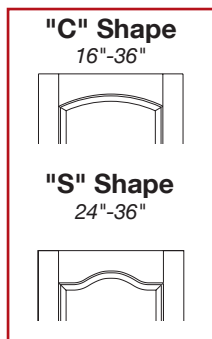

12 Lite French Interior Doors -OVOLO Moulding

Glass Groups

GROUP 1	Clear
GROUP 2	Clear Mirror 1 Side / Glue Chip / Martele / Morocco / Bronze Morocco / Screen / Satin White
GROUP 3	Chinchilla / Chinchilla Bronze / Delta Clear / Kasumi / Konfetti / Linea / Oceanic / Waterfalls
GROUP 4	Delta White Etched
GROUP 5	Clear Bevelled / Clear Mirror Bevelled 1 Side / Glue Chip Bevelled / Satin White Bevelled

80"H SINGLE DOORS -PRIMED MDF

*Custom Width 14" - 42" or Custom Height not listed below = X 1.25

MODEL	Glass Group 1	Glass Group 2	Glass Group 3	Glass Group 4	Glass Group 5
3120 / 312A					
28" / 30" / 32"	$844	$892	$1,092	$1,293	$1,741
34" / 36"	$860	$910	$1,129	$1,309	$1,757

For C & S Style Doors add $175 Upcharge

S Style Tops are 24" & above only

SINGLE UPGRADE UPCHARGES

SPECIES ADDER	Clear/Knotty Pine	+480
	Oak	+480
	Maple/Birch	+480
CUSTOM SIZES	Cut Down Max 2" (Off either 80/84/96")	+30
	84" Primed	+100
	84" Other Species	+200
	96" Primed	+255
	96" Other Species	+375
1-3/4" OPTIONS	Primed	+200
	Clear/Knotty/Oak/Maple/Birch	+480
MACHINE	3 Hinges & Lock 1-3/8"	+17
	3 Hinges & Lock 1-3/4"	+65