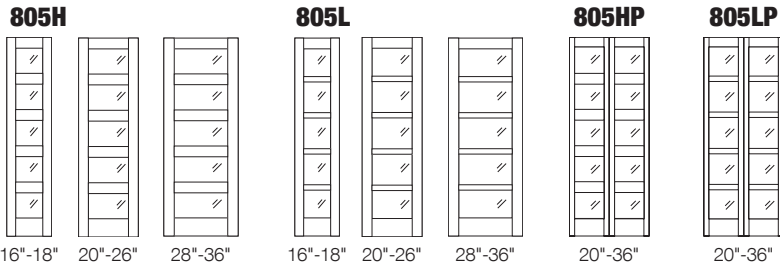

5 Lite French Interior Doors -SHAKER Moulding

Glass Groups

- *NOT available in Models starting with 8
- **Only available on 805H / 805L

GROUP 1	Clear
GROUP 2	Clear Mirror 1 Side / Glue Chip / *Martele / Morocco / Bronze Morocco / Screen / Satin White
GROUP 3	Chinchilla / Chinchilla Bronze / *Delta Clear / Kasumi / Konfetti / Linea / Oceanic / **White Laminated / **Waterfalls
GROUP 4	Clear Mirror 2 Sides / **Cobra / *Delta White Etched / **Karma Clear / **Karma Obscure / **Magma
GROUP 5	Clear Bevelled / Clear Mirror Bevelled 1 Side / Glue Chip Bevelled / *Satin White Bevelled

80"H SINGLE DOORS -PRIMED MDF

*Custom Width 14" - 42" or Custom Height not listed below = X 1.25

MODEL	Glass Group 1	Glass Group 2	Glass Group 3	Glass Group 4	Glass Group 5
805H / 805L					
16" / 18"	$736	$771	$992	$1,170	$1,619
20" / 22" / 24" / 26"	$741	$777	$996	$1,175	$1,624
28" / 30" / 32"	$757	$793	$1,013	$1,191	$1,640
34" / 36"	$778	$809	$1,029	$1,209	$1,658

80"H BI-FOLD DOORS -PRIMED MDF

*Custom Width 14" - 42" or Custom Height not listed below = X 1.25

MODEL	Glass Group 1	Glass Group 2	Glass Group 3	Glass Group 4	Glass Group 5
805HP / 805LP					
20" / 22" / 24" / 26"	$1,156	$1,540	$1,617	$1,925	$2,694
28" / 30"	$1,184	$1,569	$1,647	$1,953	$2,722
32" / 34" / 36"	$1,214	$1,599	$1,675	$1,983	$2,752

SINGLE UPGRADE UPCHARGES

SPECIES ADDER	Clear/Knotty Pine	+525
	Oak	+525
	Maple/Birch	+525
CUSTOM SIZES	Cut Down Max 2" (Off either 80/84/96")	+30
	84" Primed	+100
	84" Other Species	+200
	96" Primed	+255
	96" Other Species	+375
1-3/4" OPTIONS	Primed	+200
	Clear/Knotty/Oak/Maple/Birch	+480
MACHINE	3 Hinges & Lock 1-3/8"	+17
	3 Hinges & Lock 1-3/4"	+65

BIFOLD UPGRADE UPCHARGES

SPECIES ADDER	Clear Pine	+330
	Oak	+330
	Maple/Birch	+330
CUSTOM SIZES	Cut Down Max 2" (Off either 80/84/96")	+60
	84" Primed	+200
	84" Other Species	+375
	96" Primed	+525
	96" Other Species	+750