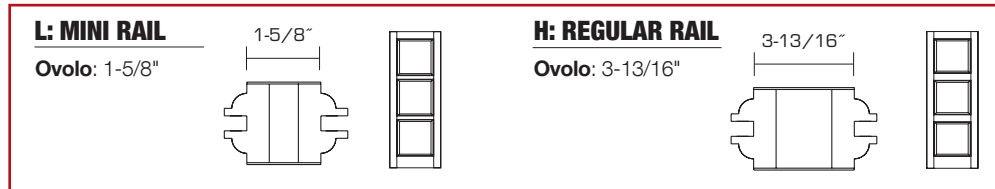

20 Min 1-3/4" Fire Rated Raised Panel Doors -OVOLO

• Fire Rated Doors CANNOT be cut. For custom size contact our customer service for pricing.

Rail Types

Panel Types

80"H SINGLE DOORS -PRIMED MDF

*Custom Width 14" - 42" or Custom Height not listed below = X 1.25

SINGLE UPGRADE UPCHARGES

SPECIES ADDER	Clear/Knotty Pine	+1,030
	Oak	+1,030
	Maple/Birch	+1,030
CUSTOM SIZES	84" Primed	+100
	84" Other Species	+200
	96" Primed	+255
	96" Other Species	+375
MACHINE	3 Hinges & Lock 1-3/4"	+65

MODEL

206R / 206T / 2050 / 2060 / 2080	
28" / 30" / 32"	$2,087
34" / 36"	$2,135