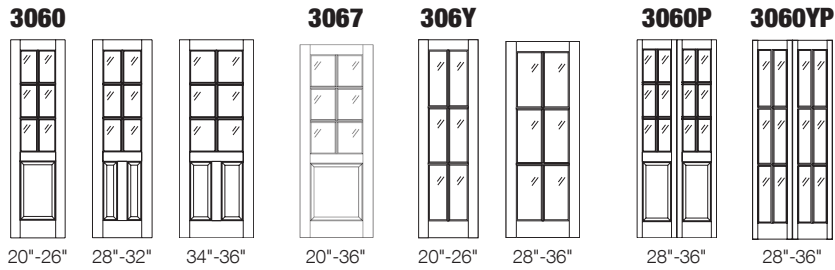

6 Lite French Interior Doors -OVOLO Moulding

Glass Groups

GROUP 1	Clear
GROUP 2	Clear Mirror 1 Side / Glue Chip / Martele / Morocco / Bronze Morocco / Screen / Satin White
GROUP 3	Chinchilla / Chinchilla Bronze / Delta Clear / Kasumi / Konfetti / Linea / Oceanic / Waterfalls
GROUP 4	Delta White Etched
GROUP 5	Clear Bevelled / Clear Mirror Bevelled 1 Side / Glue Chip Bevelled / Satin White Bevelled

80"H SINGLE DOORS -PRIMED MDF

*Custom Width 14" - 42" or Custom Height not listed below = X 1.25

MODEL	Glass Group 1	Glass Group 2	Glass Group 3	Glass Group 4	Glass Group 5
3060 / 3067 / 306Y					
16" / 18"	$709	$757	$978	$1,157	$1,606
20" / 22" / 24" / 26"	$712	$762	$981	$1,161	$1,610
28" / 30" / 32"	$729	$778	$999	$1,177	$1,626
34" / 36"	$746	$796	$1,015	$1,195	$1,643

For C & S Style Doors add $175 Upcharge

S Style Tops are 24" & above only

SINGLE UPGRADE UPCHARGES

SPECIES ADDER	Clear/Knotty Pine	+480
	Oak	+480
	Maple/Birch	+480
CUSTOM SIZES	Cut Down Max 2" (Off either 80/84/96")	+30
	84" Primed	+100
	84" Other Species	+200
	96" Primed	+255
	96" Other Species	+375
1-3/4" OPTIONS	Primed	+200
	Clear/Knotty/Oak/Maple/Birch	+480
MACHINE	3 Hinges & Lock 1-3/8"	+17
	3 Hinges & Lock 1-3/4"	+65

80"H BI-FOLD DOORS -PRIMED MDF

*Custom Width 14" - 42" or Custom Height not listed below = X 1.25

MODEL	Glass Group 1	Glass Group 2	Glass Group 3	Glass Group 4	Glass Group 5
3060P					
20" / 22" / 24" / 26"	$1,118	$1,503	$1,579	$1,887	$2,656
28" / 30"	$1,147	$1,531	$1,610	$1,916	$2,685
32" / 34" / 36"	$1,177	$1,562	$1,638	$1,946	$2,715
3060YP					
30"	$1,230	$1,615	$1,691	$1,999	$2,768
32" / 34" / 36"	$1,259	$1,643	$1,722	$2,028	$2,797

For C & S Style Doors add $350 Upcharge

S Style Tops are 24" & above only

BIFOLD UPGRADE UPCHARGES

SPECIES ADDER	Clear Pine	+330
	Oak	+330
	Maple/Birch	+330
CUSTOM SIZES	Cut Down Max 2" (Off either 80/84/96")	+60
	84" Primed	+200
	84" Other Species	+375
	96" Primed	+525
	96" Other Species	+750