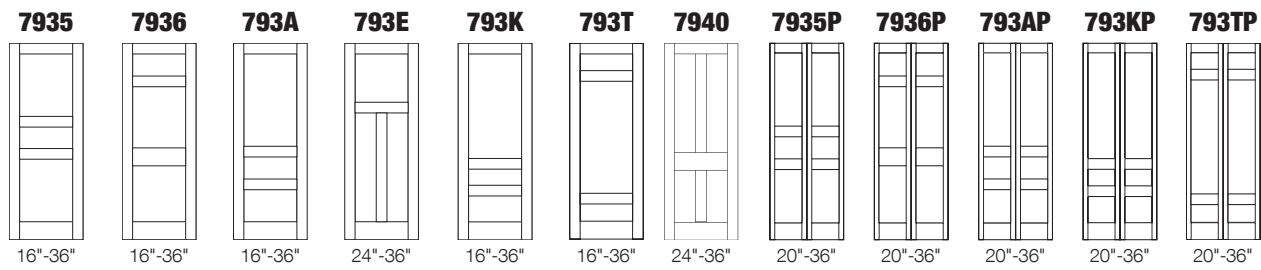

Flat Panel Doors -SHAKER

80"H SINGLE DOORS -PRIMED MDF

*Custom Width 14" - 42" or Custom Height not listed below = X 1.25

MODEL

7935 / 7936 / 793A / 793E / 793K / 793T / 7940	
16" / 18"	$552
20" / 22" / 24" / 26"	$561
28" / 30" / 32"	$602
34" / 36"	$641

SINGLE UPGRADE UPCHARGES

SPECIES ADDER	Clear/Knotty Pine	+780
	Oak	+780
	Maple/Birch	+780
CUSTOM SIZES	Cut Down Max 2" (Off either 80/84/96")	+30
	84" Primed	+100
	84" Other Species	+200
	96" Primed	+255
	96" Other Species	+375
1-3/4" OPTIONS	Primed	+200
	Clear/Knotty/Oak/Maple/Birch	+480
MACHINE	3 Hinges & Lock 1-3/8"	+17
	3 Hinges & Lock 1-3/4"	+65

80"H BI-FOLD DOORS -PRIMED MDF

*Custom Width 14" - 42" or Custom Height not listed below = X 1.25

MODEL

7935P / 7936P / 793AP / 793KP / 793TP	
20" / 22" / 24" / 26"	$883
28" / 30"	$944
32" / 34" / 36"	$1,006

BIFOLD UPGRADE UPCHARGES

SPECIES ADDER	Clear/Knotty Pine	+700
	Oak	+700
	Maple/Birch	+700
CUSTOM SIZES	Cut Down Max 2" (Off either 80/84/96")	+60
	84" Primed	+200
	84" Other Species	+375
	96" Primed	+525
	96" Other Species	+750