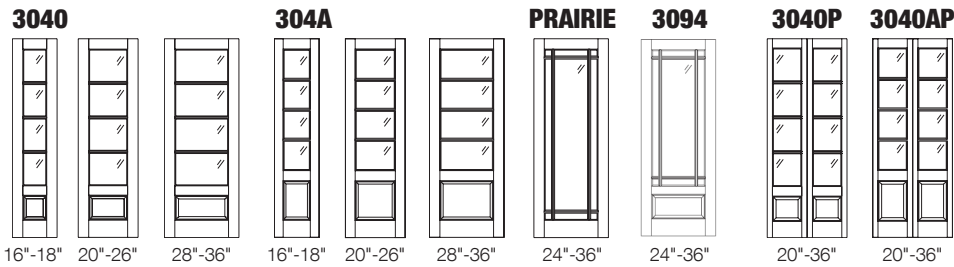

4 Lite French Interior Doors -OVOLO Moulding

Glass Groups

- **GROUP 1** Clear
- **GROUP 2** Clear Mirror 1 Side / Glue Chip / Martele / Morocco / Bronze Morocco / Screen / Satin White
- **GROUP 3** Chinchilla / Chinchilla Bronze / Delta Clear / Kasumi / Konfetti / Linea / Oceanic / Waterfalls
- **GROUP 4** Delta White Etched
- **GROUP 5** Clear Bevelled / Clear Mirror Bevelled 1 Side / Glue Chip Bevelled / Satin White Bevelled

80"H SINGLE DOORS -PRIMED MDF

*Custom Width 14" - 42" or Custom Height not listed below = X 1.25

MODEL	Glass Group 1	Glass Group 2	Glass Group 3	Glass Group 4	Glass Group 5
3040 / 304A / 3093 PRAIRIE / 3094					
16" / 18"	$823	$873	$1,092	$1,271	$1,720
20" / 22" / 24" / 26" (24"+ 3093/3094)	$826	$876	$1,092	$1,275	$1,724
28" / 30" / 32"	$844	$892	$1,092	$1,293	$1,741
34" / 36"	$860	$910	$1,129	$1,309	$1,757

For C & S Style Doors add $175 Upcharge (NOT Prairie/3094)

S Style Tops are 24" & above only

80"H BI-FOLD DOORS -PRIMED MDF

*Custom Width 14" - 42" or Custom Height not listed below = X 1.25

MODEL	Glass Group 1	Glass Group 2	Glass Group 3	Glass Group 4	Glass Group 5
3040P / 304AP					
20" / 22" / 24" / 26"	$1,118	$1,503	$1,579	$1,887	$2,656
28" / 30"	$1,147	$1,531	$1,610	$1,916	$2,685
32" / 34" / 36"	$1,177	$1,562	$1,638	$1,946	$2,715

For C & S Style Doors add $350 Upcharge

S Style Tops are 24" & above only

SINGLE UPGRADE UPCHARGES

SPECIES ADDER	Clear/Knotty Pine	+525
	Oak	+525
	Maple/Birch	+525
CUSTOM SIZES	Cut Down Max 2" (Off either 80/84/96")	+30
	84" Primed	+100
	84" Other Species	+200
	96" Primed	+255
	96" Other Species	+375
1-3/4" OPTIONS	Primed	+200
	Clear/Knotty/Oak/Maple/Birch	+480
MACHINE	3 Hinges & Lock 1-3/8"	+17
	3 Hinges & Lock 1-3/4"	+65

BIFOLD UPGRADE UPCHARGES

SPECIES ADDER	Clear Pine	+330
	Oak	+330
	Maple/Birch	+330
CUSTOM SIZES	Cut Down Max 2" (Off either 80/84/96")	+60
	84" Primed	+200
	84" Other Species	+375
	96" Primed	+525
	96" Other Species	+750