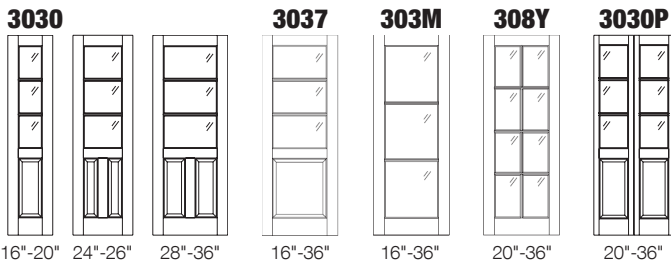

3 Lite Special Order French Interior Doors

Colonial (Ovolo) Moulding

Glass Groups

GROUP 1	Clear
GROUP 2	Clear Mirror 1 Side / Glue Chip / Martele / Morocco / Bronze Morocco / Screen / Satin White
GROUP 3	Chinchilla / Chinchilla Bronze / Delta Clear / Kasumi / Konfetti / Linea / Oceanic / Waterfalls
GROUP 4	Delta White Etched
GROUP 5	Clear Bevelled / Clear Mirror Bevelled 1 Side / Glue Chip Bevelled / Satin White Bevelled

80"H SINGLE DOORS -PRIMED MDF

*Custom Width 14" - 42" or Custom Height not listed below = X 1.25

MODEL	Glass Group 1	Glass Group 2	Glass Group 3	Glass Group 4	Glass Group 5
3030 / 3037 / 303M / 308Y					
16" / 18" (3037/303M)	$775	$825	$1,045	$1,223	$1,672
20" / 22" / 24" / 26" (3030 in 24" & Up)	$780	$830	$1,049	$1,229	$1,677
28" / 30" / 32"	$796	$846	$1,067	$1,245	$1,693
34" / 36"	$814	$862	$1,083	$1,263	$1,711

For C & S Style Doors add $175 Upcharge

SINGLE UPGRADE UPCHARGES

SPECIES ADDER	Clear/Knotty Pine	+480
	Oak	+480
	Maple/Birch	+480
CUSTOM SIZES	Cut Down Max 2" (Off either 80/84/96")	+30
	84" Primed	+100
	84" Other Species	+200
	96" Primed	+255
	96" Other Species	+375
1-3/4" OPTIONS	Primed	+200
	Clear/Knotty/Oak/Maple/Birch	+480
MACHINE	3 Hinges & Lock 1-3/8"	+17
	3 Hinges & Lock 1-3/4"	+65

80"H BI-FOLD DOORS -PRIMED MDF

*Custom Width 14" - 42" or Custom Height not listed below = X 1.25

MODEL	Glass Group 1	Glass Group 2	Glass Group 3	Glass Group 4	Glass Group 5
3030P					
20" / 22" / 24" / 26"	$1,118	$1,503	$1,579	$1,887	$2,656
28" / 30"	$1,147	$1,531	$1,610	$1,916	$2,685
32" / 34" / 36"	$1,177	$1,562	$1,638	$1,946	$2,715

For C & S Style Doors add $350 Upcharge

S Style Tops are 24" & above only

BIFOLD UPGRADE UPCHARGES

SPECIES ADDER	Clear Pine	+330
	Oak	+330
	Maple/Birch	+330
CUSTOM SIZES	Cut Down Max 2" (Off either 80/84/96")	+60
	84" Primed	+200
	84" Other Species	+375
	96" Primed	+525
	96" Other Species	+750