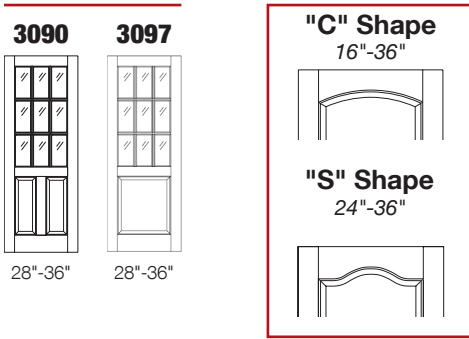

9 Lite French Interior Doors -OVOLO Moulding

Glass Groups

*White Laminated in single doors only

GROUP 1	Clear
GROUP 2	Clear Mirror 1 Side / Glue Chip / Martele / Morocco / Bronze Morocco / Screen/ Satin White
GROUP 3	Chinchilla / Chinchilla Bronze / Delta Clear / Kasumi / Konfetti / Linea / Oceanic / Waterfalls
GROUP 4	Delta White Etched
GROUP 5	Clear Bevelled / Clear Mirror Bevelled 1 Side / Glue Chip Bevelled / Satin White Bevelled

80"H SINGLE DOORS -PRIMED MDF

*Custom Width 14" - 42" or Custom Height not listed below = X 1.25

MODEL	Glass Group 1	Glass Group 2	Glass Group 3	Glass Group 4	Glass Group 5
3090 / 3090C / 3090S / 3097					
28" / 30" / 32"	$729	$778	$999	$1,177	$1,626
34" / 36"	$746	$796	$1,015	$1,195	$1,643

For C & S Style Doors add $175 Upcharge

S Style Tops are 24" & above only

SINGLE UPGRADE UPCHARGES

SPECIES ADDER	Clear/Knotty Pine	+480
	Oak	+480
	Maple/Birch	+480
CUSTOM SIZES	Cut Down Max 2" (Off either 80/84/96")	+30
	84" Primed	+100
	84" Other Species	+200
	96" Primed	+255
	96" Other Species	+375
1-3/4" OPTIONS	Primed	+200
	Clear/Knotty/Oak/Maple/Birch	+480
MACHINE	3 Hinges & Lock 1-3/8"	+17
	3 Hinges & Lock 1-3/4"	+65