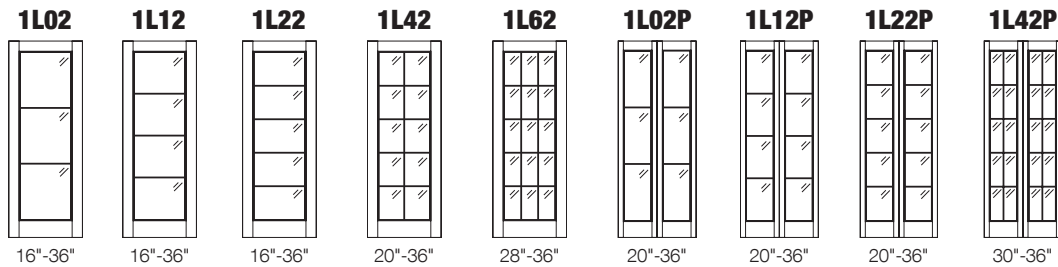

Aluminum Grill French Doors -Loft Series OVOLO Moulding

•20mm Grill

*All doors higher than 84" will automatically have a bottom panel for Loft Series

Glass Groups

GROUP 1	Clear / Glue Chip / Mertele / Morocco
GROUP 2	Bronze Morocco / Chinchilla / Kasumi / Screen / Waterfalls
GROUP 3	Clear Mirror 2 Sides / Delta Clear / Konfetti / Satin White / Clear Oceanic
GROUP 4	Delta White Etched / Glue Chip Bevelled / Clear Bevelled
GROUP 5	Clear Mirror Bevelled 1 Side / Satin White Bevelled / Mirror + Mirror Bevelled

Grill Codes

COLOURS OF GRILLS	CODE	Loft
Flat Silver	2	1L62
Stainless	9	1L69

80"H SINGLE DOORS -PRIMED MDF

*Custom Width 14" - 42" or Custom Height not listed below = X 1.25

MODEL	Glass Group 1	Glass Group 2	Glass Group 3	Glass Group 4	Glass Group 5
1L02 / 1L12 / 1L22 / 1L42 / 1L62					
16" / 18"	$1,362	$1,483	$1,563	$1,763	$2,003
20" / 22" / 24" / 26"	$1,375	$1,494	$1,574	$1,775	$2,015
28" / 30" / 32"	$1,423	$1,542	$1,622	$1,823	$2,064
34" / 36"	$1,506	$1,627	$1,708	$1,907	$2,003

SINGLE UPGRADE UPCHARGES

SPECIES ADDER	Clear/Knotty Pine	+705
	Oak	+705
	Maple/Birch	+705
CUSTOM SIZES	Cut Down Max 2" (Off either 80/84/96")	+30
	84" Primed	+100
	84" Other Species	+200
	96" Primed	+255
	96" Other Species	+375
1-3/4" OPTIONS	Primed	+200
	Clear/Knotty/Oak/Maple/Birch	+480
MACHINE	3 Hinges & Lock 1-3/8"	+17
	3 Hinges & Lock 1-3/4"	+65

80"H BI-FOLD DOORS -PRIMED MDF

*Custom Width 14" - 42" or Custom Height not listed below = X 1.25

MODEL	Glass Group 1	Glass Group 2	Glass Group 3	Glass Group 4	Glass Group 5
1L02P / 1L12P / 1L22P / 1L42P					
20" / 22" / 24" / 26" (1L42P Only)	$2,131	$2,250	$2,432	$2,612	$2,731
28" / 30" (1L42P Only)	$2,202	$2,323	$2,503	$2,683	$2,804
32" / 34" / 36"	$2,275	$2,395	$2,576	$2,756	$2,875

BIFOLD UPGRADE UPCHARGES

SPECIES ADDER	Clear Pine	+450
	Oak	+450
	Maple/Birch	+450
CUSTOM SIZES	Cut Down Max 2" (Off either 80/84/96")	+60
	84" Primed	+200
	84" Other Species	+375
	96" Primed	+525
	96" Other Species	+750