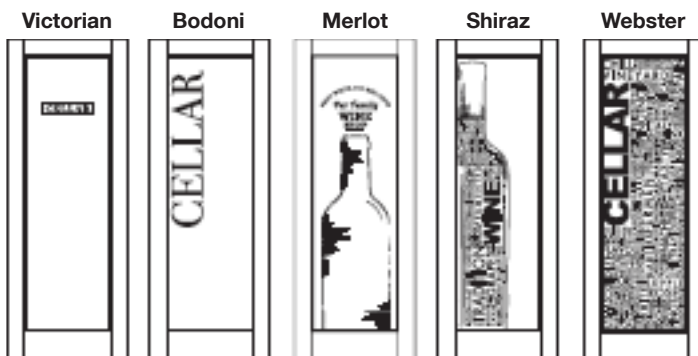

1 Lite IMAGINE Series

Customize your doors from dozens of options with Imagine series.

1000 -OVOLO

C or S shape available

24"-36"

6000 -SHAKER

Glass Restrictions

24"-36"

GLASS Groups

Pantry-Clear
Pantry-Satin White
Office-Clear
Office-Satin White
Laundry-Clear
Laundry-Satin White
Cellar-Clear
Cellar-Satin White
Gym-Clear
Gym-Satin White

PRINT Colours

Black
Red
Yellow
Green
Grey
White

Styles

PANTRY

OFFICE

LAUNDRY

BATHROOM

CELLAR

GYM