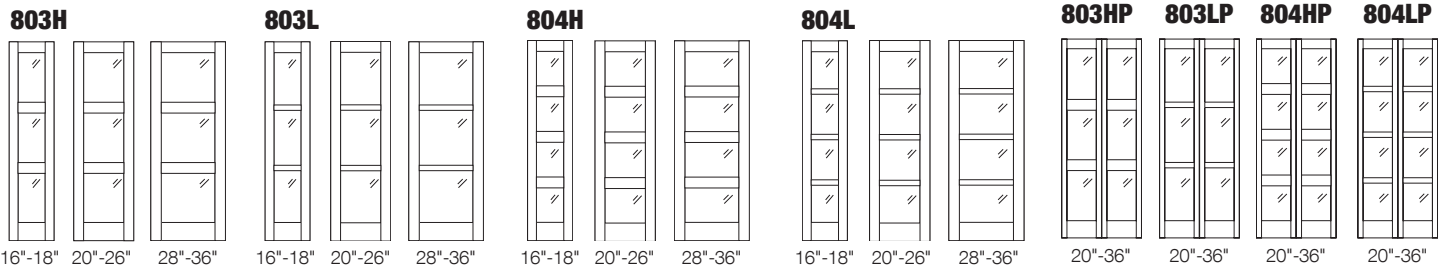

3 & 4 Lite French Interior Doors -SHAKER Moulding

Glass Groups

- *NOT available in models starting with 8
- **Only available on 803H / 803L / 804H / 804L

GROUP 1	Clear
GROUP 2	Clear Mirror 1 Side / Glue Chip / *Martele / Morocco / Bronze Morocco / Screen / Satin White
GROUP 3	Chinchilla / Chinchilla Bronze / *Delta Clear / Kasumi / Konfetti / Linea / Oceanic / **White Laminated / **Water falls
GROUP 4	**Clear Mirror 2 Sides / **Cobra / *Delta White Etched / **Karma Clear / **Karma Obscure / **Magma
GROUP 5	Clear Bevelled / Clear Mirror Bevelled 1 Side / Glue Chip Bevelled / *Satin White Bevelled

80"H SINGLE DOORS -PRIMED MDF

*Custom Width 14" - 42" or Custom Height not listed below = X 1.25

MODEL	Glass Group 1	Glass Group 2	Glass Group 3	Glass Group 4	Glass Group 5
803H / 803L / 804H / 804L					
16" / 18"	$736	$771	$992	$1,170	$1,619
20" / 22" / 24" / 26"	$741	$777	$996	$1,175	$1,624
28" / 30" / 32"	$757	$793	$1,013	$1,191	$1,640
34" / 36"	$778	$809	$1,029	$1,209	$1,658

SINGLE UPGRADE UPCHARGES

SPECIES ADDER	Clear/Knotty Pine	+480
	Oak	+480
	Maple/Birch	+480
CUSTOM SIZES	Cut Down Max 2" (Off either 80/84/96")	+30
	84" Primed	+100
	84" Other Species	+200
	96" Primed	+255
	96" Other Species	+375
1-3/4" OPTIONS	Primed	+200
	Clear/Knotty/Oak/Maple/Birch	+480
MACHINE	3 Hinges & Lock 1-3/8"	+17
	3 Hinges & Lock 1-3/4"	+65

80"H BI-FOLD DOORS -803HP / 803LP / 804HP / 804LP

*Custom Width 14" - 42" or Custom Height not listed below = X 1.25

PRIMED	Group 1	Group 2	Group 3	Group 4	Group 5
20" / 22" / 24" / 26"	$1,156	$1,540	$1,617	$1,925	$2,694
28" / 30"	$1,184	$1,569	$1,647	$1,953	$2,722
32" / 34" / 36"	$1,214	$1,599	$1,675	$1,983	$2,752

BIFOLD UPGRADE UPCHARGES

SPECIES ADDER	Clear Pine	+330
	Oak	+330
	Maple/Birch	+330
CUSTOM SIZES	Cut Down Max 2" (Off either 80/84/96")	+60
	84" Primed	+200
	84" Other Species	+375
	96" Primed	+525
	96" Other Species	+750