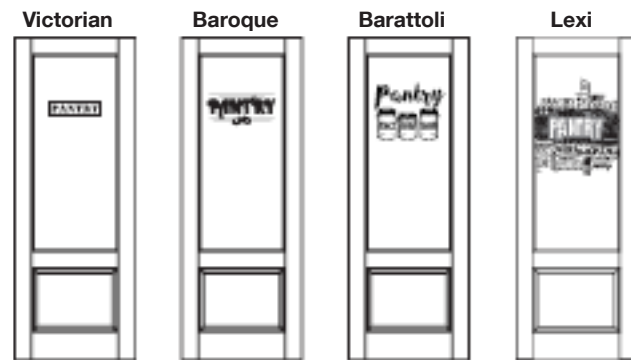

Styles

PANTRY