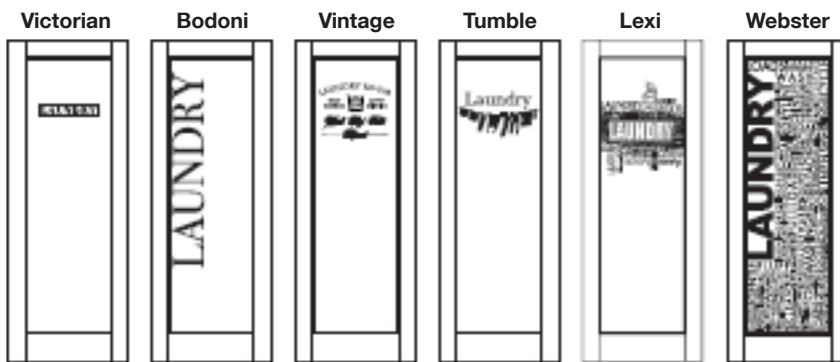

Styles

PANTRY

OFFICE

LAUNDRY

BATHROOM

CELLAR

GYM

1 Lite IMAGINE Series