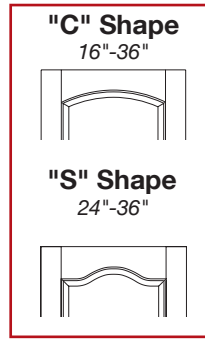

8 Lite French Interior Doors -OVOLO Moulding

Glass Groups

GROUP 1	Clear
GROUP 2	Clear Mirror 1 Side / Glue Chip / Martele / Morocco / Bronze Morocco / Screen / Satin White
GROUP 3	Chinchilla / Chinchilla Bronze / Delta Clear / Kasumi / Konfetti / Linea / Oceanic / Waterfalls
GROUP 4	Delta White Etched
GROUP 5	Clear Bevelled / Clear Mirror Bevelled 1 Side / Glue Chip Bevelled / Satin White Bevelled

80\"/>

*Custom Width 14\"/>

MODEL	Glass Group 1	Glass Group 2	Glass Group 3	Glass Group 4	Glass Group 5
3080 / 308A					
20\"/>	$826	$876	$1,092	$1,275	$1,724
28\"/>	$844	$892	$1,092	$1,293	$1,741
34\"/>	$860	$910	$1,129	$1,309	$1,757

For C & S Style Doors add $175 Upcharge

S Style Tops are 24\"/>

80\"/>

*Custom Width 14\"/>

MODEL	Glass Group 1	Glass Group 2	Glass Group 3	Glass Group 4	Glass Group 5
3080P / 308AP					
20\"/>	$1,118	$1,503	$1,579	$1,887	$2,656
28\"/>	$1,147	$1,531	$1,610	$1,916	$2,685
32\"/>	$1,177	$1,562	$1,638	$1,946	$2,715

For C & S Style Doors add $350 Upcharge

S Style Tops are 24\"/>

SINGLE UPGRADE UPCHARGES

SPECIES ADDER	Clear/Knotty Pine	+525
	Oak	+525
	Maple/Birch	+525
CUSTOM SIZES	Cut Down Max 2\"/>	+30
	84\"/>	+100
	84\"/>	+200
	96\"/>	+255
	96\"/>	+375
1-3/4\"/> 	Primed	+200
	Clear/Knotty/Oak/Maple/Birch	+480
MACHINE	3 Hinges & Lock 1-3/8\"/>	+17
	3 Hinges & Lock 1-3/4\"/>	+65

BIFOLD UPGRADE UPCHARGES

SPECIES ADDER	Clear Pine	+330
	Oak	+330
	Maple/Birch	+330
CUSTOM SIZES	Cut Down Max 2\"/>	+60
	84\"/>	+200
	84\"/>	+375
	96\"/>	+525
	96\"/>	+750