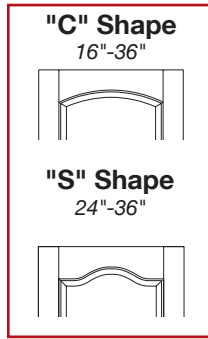

4 Lite French Interior Doors -OVOLO Moulding

Glass Groups

GROUP 1	Clear
GROUP 2	Clear Mirror 1 Side / Glue Chip / Martele / Morocco / Bronze Morocco / Screen / Satin White
GROUP 3	Chinchilla / Chinchilla Bronze / Delta Clear / Kasumi / Konfetti / Linea / Oceanic / Waterfalls
GROUP 4	Delta White Etched
GROUP 5	Clear Bevelled / Clear Mirror Bevelled 1 Side / Glue Chip Bevelled / Satin White Bevelled

80"H SINGLE DOORS -PRIMED MDF

*Custom Width 14" - 42" or Custom Height not listed below = X 1.25

MODEL	Glass Group 1	Glass Group 2	Glass Group 3	Glass Group 4	Glass Group 5
304M					
16" / 18"	$709	$757	$978	$1,157	$1,606
20" / 22" / 24" / 26"	$712	$762	$981	$1,161	$1,610
28" / 30" / 32"	$729	$778	$999	$1,177	$1,626
34" / 36"	$746	$796	$1,015	$1,195	$1,643

For C & S Style Doors add $175 Upcharge

S Style Tops are 24" & above only

SINGLE UPGRADE UPCHARGES

SPECIES ADDER	Clear/Knotty Pine	+480
	Oak	+480
	Maple/Birch	+480
CUSTOM SIZES	Cut Down Max 2" (Off either 80/84/96")	+30
	84" Primed	+100
	84" Other Species	+200
	96" Primed	+255
	96" Other Species	+375
1-3/4" OPTIONS	Primed	+200
	Clear/Knotty/Oak/Maple/Birch	+480
MACHINE	3 Hinges & Lock 1-3/8"	+17
	3 Hinges & Lock 1-3/4"	+65

80"H BI-FOLD DOORS -PRIMED MDF

*Custom Width 14" - 42" or Custom Height not listed below = X 1.25

MODEL	Glass Group 1	Glass Group 2	Glass Group 3	Glass Group 4	Glass Group 5
304MP					
20" / 22" / 24" / 26"	$1,156	$1,540	$1,617	$1,925	$2,694
28" / 30"	$1,184	$1,569	$1,647	$1,953	$2,722
32" / 34" / 36"	$1,214	$1,599	$1,675	$1,983	$2,752

For C & S Style Doors add $350 Upcharge

S Style Tops are 24" & above only

BIFOLD UPGRADE UPCHARGES

SPECIES ADDER	Clear Pine	+330
	Oak	+330
	Maple/Birch	+330
CUSTOM SIZES	Cut Down Max 2" (Off either 80/84/96")	+60
	84" Primed	+200
	84" Other Species	+375
	96" Primed	+525
	96" Other Species	+750