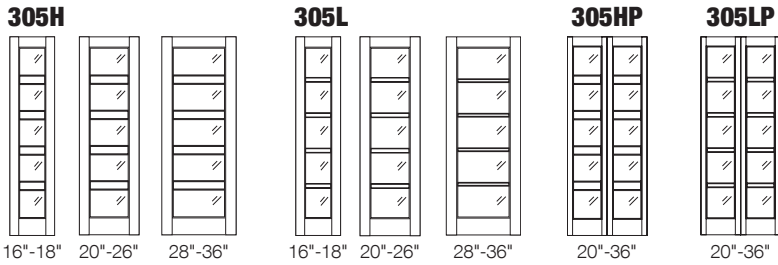

5 Lite French Interior Doors -OVOLO Moulding

Glass Groups

- **Only available on 305H / 305L
- ***Only available on 305H / 305L

GROUP 1	Clear
GROUP 2	Clear Mirror 1 Side / Glue Chip / Martele / Morocco / Bronze Morocco / Screen / Satin White
GROUP 3	Chinchilla / Chinchilla Bronze / Delta Clear / Kasumi / Konfetti / Linea / Oceanic / **White Laminated / **Waterfalls
GROUP 4	***Clear Mirror 2 Sides / **Cobra / Delta White Etched / **Karma Clear / **Karma Obscure / **Magma
GROUP 5	Clear Bevelled / Clear Mirror Bevelled 1 Side / Glue Chip Bevelled / Satin White Bevelled

80"H SINGLE DOORS -PRIMED MDF

*Custom Width 14" - 42" or Custom Height not listed below = X 1.25

MODEL	Glass Group 1	Glass Group 2	Glass Group 3	Glass Group 4	Glass Group 5
305H / 305L					
16" / 18"	$736	$771	$992	$1,170	$1,619
20" / 22" / 24" / 26"	$741	$777	$996	$1,175	$1,624
28" / 30" / 32"	$757	$793	$1,013	$1,191	$1,640
34" / 36"	$778	$809	$1,029	$1,209	$1,658

SINGLE UPGRADE UPCHARGES

SPECIES ADDER	Clear/Knotty Pine	+525
	Oak	+525
	Maple/Birch	+525
CUSTOM SIZES	Cut Down Max 2" (Off either 80/84/96")	+30
	84" Primed	+100
	84" Other Species	+200
	96" Primed	+255
	96" Other Species	+375
1-3/4" OPTIONS	Primed	+200
	Clear/Knotty/Oak/Maple/Birch	+480
MACHINE	3 Hinges & Lock 1-3/8"	+17
	3 Hinges & Lock 1-3/4"	+65

80"H BI-FOLD DOORS -PRIMED MDF

*Custom Width 14" - 42" or Custom Height not listed below = X 1.25

MODEL	Glass Group 1	Glass Group 2	Glass Group 3	Glass Group 4	Glass Group 5
305HP / 305LP					
20" / 22" / 24" / 26"	$1,156	$1,540	$1,617	$1,925	$2,694
28" / 30"	$1,184	$1,569	$1,647	$1,953	$2,722
32" / 34" / 36"	$1,214	$1,599	$1,675	$1,983	$2,752

BIFOLD UPGRADE UPCHARGES

SPECIES ADDER	Clear Pine	+330
	Oak	+330
	Maple/Birch	+330
CUSTOM SIZES	Cut Down Max 2" (Off either 80/84/96")	+60
	84" Primed	+200
	84" Other Species	+375
	96" Primed	+525
	96" Other Species	+750