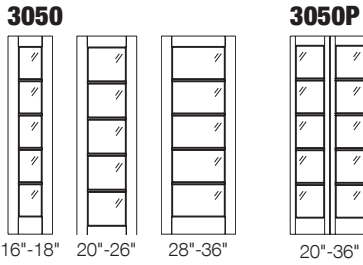

5 Lite French Interior Doors -OVOLO Moulding

Glass Groups

GROUP 1	Clear
GROUP 2	Clear Mirror 1 Side / Glue Chip / Martele / Morocco / Bronze Morocco / Screen / Satin White
GROUP 2b	Satin White (Primed Only)
GROUP 3	Chinchilla / Chinchilla Bronze / Delta Clear / Kasumi / Konfetti / Linea / Oceanic / Waterfalls
GROUP 4	Delta White Etched
GROUP 5	Clear Bevelled / Clear Mirror Bevelled 1 Side / Glue Chip Bevelled / Satin White Bevelled

80"H SINGLE DOORS -PRIMED MDF

*Custom Width 14" - 42" or Custom Height not listed below = X 1.25

MODEL	Glass Group 1	Glass Group 2	Glass Group 2b	Glass Group 3	Glass Group 4	Glass Group 5
3050						
16" / 18"	$723	$759	$920	$979	$1,157	$1,606
20" / 22" / 24" / 26"	$728	$764	$920	$983	$1,163	$1,611
28" / 30" / 32"	$744	$780	$937	$999	$1,179	$1,627
34" / 36"	$762	$796	$953	$1,017	$1,197	$1,645

For C & S Style Doors add $175 Upcharge

S Style Tops are 24" & above only

SINGLE UPGRADE UPCHARGES

SPECIES ADDER	Clear/Knotty Pine	+480
	Oak	+480
	Maple/Birch	+480
CUSTOM SIZES	Cut Down Max 2" (Off either 80/84/96")	+30
	84" Primed	+100
	84" Other Species	+200
	96" Primed	+255
	96" Other Species	+375
1-3/4" OPTIONS	Primed	+200
	Clear/Knotty/Oak/Maple/Birch	+480
MACHINE	3 Hinges & Lock 1-3/8"	+17
	3 Hinges & Lock 1-3/4"	+65

80"H BI-FOLD DOORS

*Custom Width 14" - 42" or Custom Height not listed below = X 1.25

MODEL	Glass Group 1	Glass Group 2	Glass Group 3	Glass Group 4	Glass Group 5
3050P					
20" / 22" / 24" / 26"	$1,156	$1,540	$1,617	$1,925	$2,694
28" / 30"	$1,184	$1,569	$1,647	$1,953	$2,722
32" / 34" / 36"	$1,214	$1,599	$1,675	$1,983	$2,752

For C & S Style Doors add $350 Upcharge
S Style Tops are 24" & above only

BIFOLD UPGRADE UPCHARGES

SPECIES ADDER	Clear Pine	+330
	Oak	+330
	Maple/Birch	+330
CUSTOM SIZES	Cut Down Max 2" (Off either 80/84/96")	+60
	84" Primed	+200
	84" Other Species	+375
	96" Primed	+525
	96" Other Species	+750