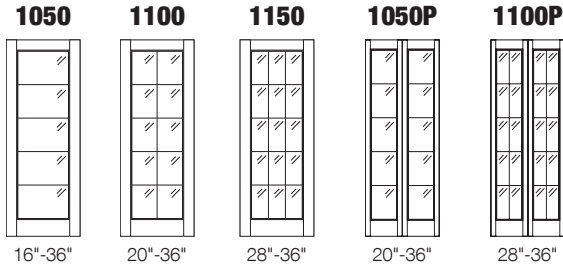

Aluminum Grill French Doors -Renaissance Series

Glass Groups

GROUP 1	Clear / Glue Chip / Mertele / Morocco
GROUP 2	Bronze Morocco / Chinchilla / Kasumi / Screen / Waterfalls
GROUP 3	Clear Mirror 2 Sides / Delta Clear / Konfetti / Satin White / Clear Oceanic
GROUP 4	Delta White Etched / Glue Chip Bevelled / Clear Bevelled
GROUP 5	Clear Mirror Bevelled 1 Side / Satin White Bevelled / Mirror + Mirror Bevelled

Grill Codes

COLOURS OF GRILLS	CODE	Renaissance
Gold	0	1150
Chrome	1	1151
Flat Silver	2	1152
Venetian Bronze	5	1155
Stainless	9	1159

80"H SINGLE DOORS -PRIMED MDF

*Custom Width 14" - 42" or Custom Height not listed below = X 1.25

MODEL	Glass Group 1	Glass Group 2	Glass Group 3	Glass Group 4	Glass Group 5
1050 / 1100 / 1150					
16" / 18" (1050 Only)	$1,263	$1,382	$1,462	$1,663	$1,903
20" / 22" / 24" / 26" (1050/1100 Only)	$1,275	$1,394	$1,474	$1,675	$1,916
28" / 30" / 32"	$1,323	$1,442	$1,522	$1,724	$1,964
34" / 36"	$1,407	$1,526	$1,606	$1,807	$2,047

SINGLE UPGRADE UPCHARGES

SPECIES ADDER	Clear/Knotty Pine	+705
	Oak	+705
	Maple/Birch	+705
CUSTOM SIZES	Cut Down Max 2" (Off either 80/84/96")	+30
	84" Primed	+100
	84" Other Species	+200
	96" Primed	+255
	96" Other Species	+375
1-3/4" OPTIONS	Primed	+200
	Clear/Knotty/Oak/Maple/Birch	+480
MACHINE	3 Hinges & Lock 1-3/8"	+17
	3 Hinges & Lock 1-3/4"	+65

For C Style Doors add $325 Upcharge

80"H BI-FOLD DOORS -PRIMED MDF

*Custom Width 14" - 42" or Custom Height not listed below = X 1.25

MODEL	Glass Group 1	Glass Group 2	Glass Group 3	Glass Group 4	Glass Group 5
1050P / 1100P					
20" / 22" / 24" / 26" (1050P Only)	$1,941	$2,062	$2,242	$2,421	$2,542
28" / 30"	$2,014	$2,133	$2,313	$2,494	$2,614
32" / 34" / 36"	$2,085	$2,206	$2,386	$2,565	$2,687

BIFOLD UPGRADE UPCHARGES

SPECIES ADDER	Clear Pine	+450
	Oak	+450
	Maple/Birch	+450
CUSTOM SIZES	Cut Down Max 2" (Off either 80/84/96")	+60
	84" Primed	+200
	84" Other Species	+375
	96" Primed	+525
	96" Other Species	+750

For C Style Doors add $350 Upcharge