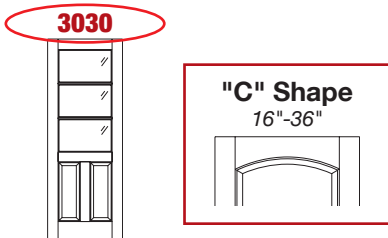

Example of how to find your total price:

30"x84" Primed 3030 Satin White Door with a "C" Style Top

DOOR SELECTION:	PRICING BREAKDOWN:
STEP 1: Model #3030	\$808 / (30"x80" Door, Model 3030 in Satin White)
STEP 2: Glass Group 3 - Satin White Glass Style	\$135 / (C Style upcharge)
STEP 3: Door size 30" x 84"	\$95 / (84" Primed upcharge)
STEP 4: Add C Top Charge & 84" Primed Size Upcharge	TOTAL LIST: \$1,038