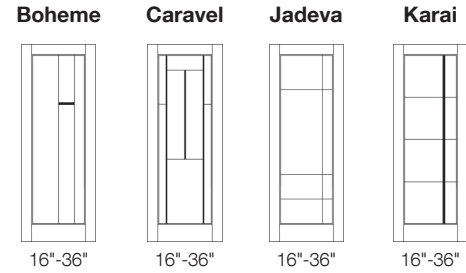

ROYAL SERIES

LINO SERIES

FIESTA SERIES

Glass Groups

*Royal and Royal Bevelled models are not available from 16" to 18".

GROUP 1	Mambo / *Royal (Not Bevelled)
GROUP 2	Beatrice / Bolero / Estelle / Flamenco
GROUP 3	Atrix / Cha Cha / Cumbia / Matheus / Boheme / *Royal Bevelled / Rumba / Salsa / Jadeva
GROUP 4	Caravel / Karai