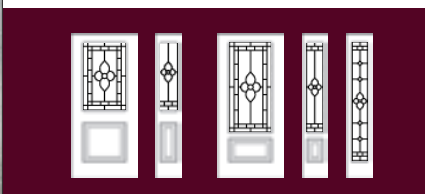

PART NUMBER	FRAME TYPE	GLASS SIZE	GLASS TYPE	CAMING	INSTALLED	UPGRADE TO CONTEMPORARY FRAME
NO-10-002-050-003	NOVAPVC	22 X 36	LOW-E+ARGON	BRASS	$855	$930
NO-10-002-057-002	NOVAPVC	22 X 48	LOW-E+ARGON	BRASS	$1,155	$1,230
NO-10-002-010-002	NOVAPVC	8 X 36	LOW-E+ARGON	BRASS	$570	$645
NO-10-002-017-001	NOVAPVC	8 X 48	LOW-E+ARGON	BRASS	$760	$835
NO-10-002-005-001	NOVAPVC	7 X 64	LOW-E+ARGON	BRASS	$815	$890
NO-10-002-050-009	NOVAPVC	22 X 36	LOW-E+ARGON	ZINC	$855	$930
NO-10-002-057-004	NOVAPVC	22 X 48	LOW-E+ARGON	ZINC	$1,155	$1,230
NO-10-002-010-005	NOVAPVC	8 X 36	LOW-E+ARGON	ZINC	$570	$645
NO-10-002-017-003	NOVAPVC	8 X 48	LOW-E+ARGON	ZINC	$760	$835
NO-10-002-005-002	NOVAPVC	7 X 64	LOW-E+ARGON	ZINC	$815	$890