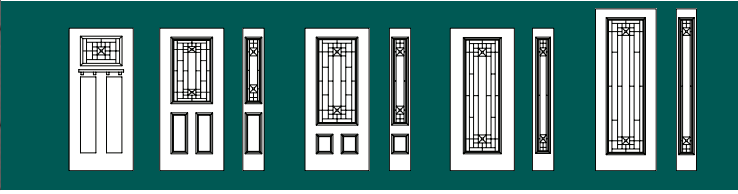

PART NUMBER	FRAME TYPE	GLASS SIZE	GLASS TYPE	CAMING	INSTALLED	UPGRADE ZEEL (flat)
OD-312732	CRAFTSMAN FP MAH	22 x 15.25	1"	PATINA	$835	
OD-312926	CRAFTSMAN FP MAH	8 x 64	1"	PATINA	$795	
OD-311831	CRAFTSMAN FP MAH	22 x 15.25	1"	WROUGHT IRON	$885	
OD-311839	CRAFTSMAN FP MAH	8 x 64	1"	WROUGHT IRON	$955	
OD-312884	CRAFTSMAN HP WHT	22 x 15.25	1"	PATINA	$620	
OD-312883	CRAFTSMAN HP WHT	8 x 64	1"	PATINA	$795	
OD-311829	CRAFTSMAN HP WHT	22 x 15.25	1"	WROUGHT IRON	$810	
OD-311837	CRAFTSMAN HP WHT	8 x 64	1"	WROUGHT IRON	$760	
OD-312846	EVOLVE WHITE	22" x 36"	1"	PATINA	$1,085	$1,235
OD-312923	EVOLVE WHITE	22" x 48"	1"	PATINA	$1,200	$1,350
OD-312922	EVOLVE WHITE	22" x 64"	1"	PATINA	$1,405	$1,555
OD-312882	EVOLVE WHITE	8" x 36"	1"	PATINA	$495	$645
OD-312845	EVOLVE WHITE	8" x 48"	1"	PATINA	$710	$860
OD-312843	EVOLVE WHITE	7" x 64"	1"	PATINA	$755	$905
8'0" DOOR GLASS						
OD-312842	EVOLVE WHITE	22 x 80	1"	PATINA	$2,165	$2,315
OD-312918	EVOLVE WHITE	8 x 80	1"	PATINA	$1,120	$1,270