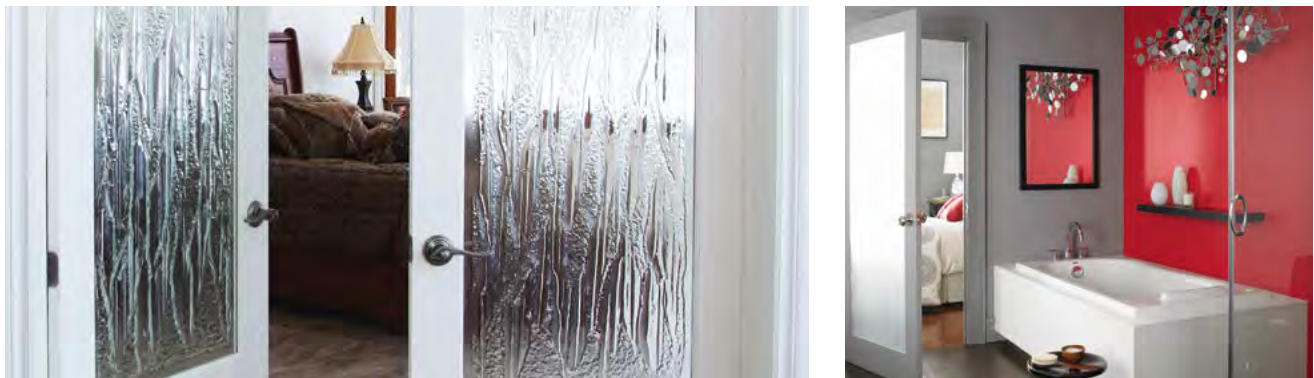

SHAKER ONE-LITE FRAME AND FRENCH DOORS

Shaker French doors combine the clean profiling of shaker doors with the light-infusing elegance of traditional French doors.