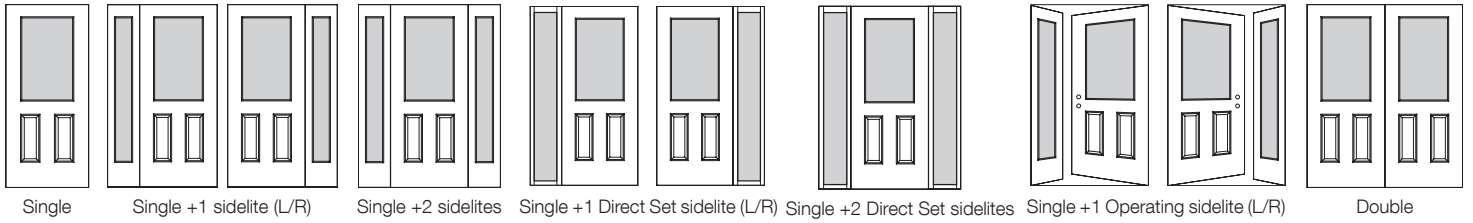

SILL EXTENSIONS (REFER TO PAGE 26)

- Only 1 Sill Extension to be used per door system

Standard Polytech Door System

CONFIGURATIONS

HANDING OPTIONS

Double doors:
*Astragal is located on the inactive door.
 Centre mull available instead of astragal (std. height doors), no extra charge.*