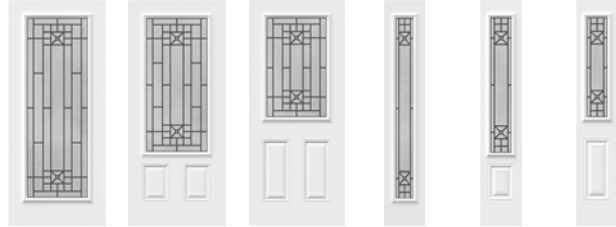

COURTYARD -Privacy Rating 9/10

32" / 34" / 36" 32" / 34" / 36" 32" / 34" / 36" 10" / 12" / 14" 12" / 14" 12" / 14"

UF UT UH USF UST USH