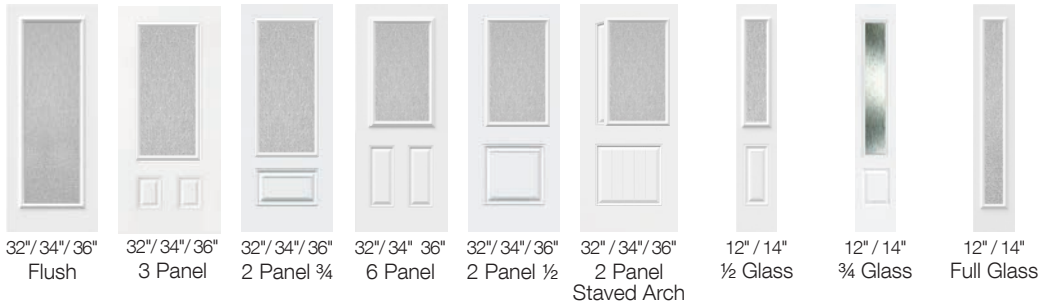

Harbour Craft Satin Smooth Fiberglass Door & Glass Options

Privacy Rating Scale

Caming Colours

PRIVACY RAIN - Privacy Rating 9/10