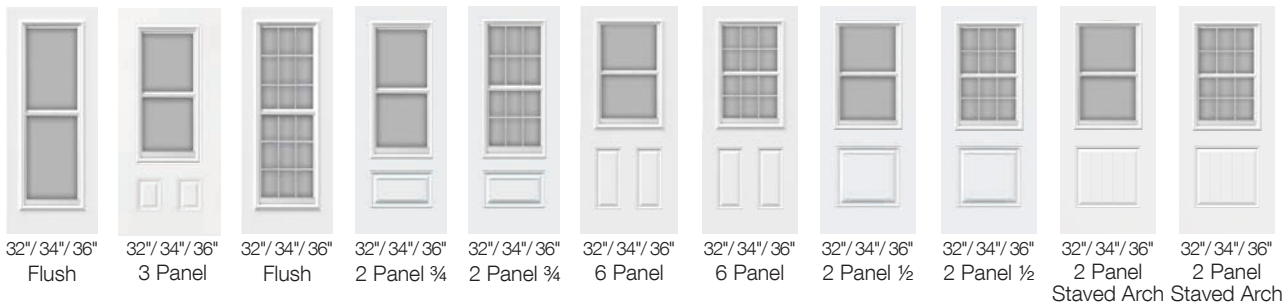

Harbour Craft Satin Smooth Fiberglass Door & Glass Options

Privacy Rating Scale

Caming Colours

PRIVACY RAIN - Privacy Rating 9/10

VENTING

OAK PARK - Privacy Rating 5/10 - Patina Caming

MONTEREY - Privacy Rating 7/10 - Patina Caming