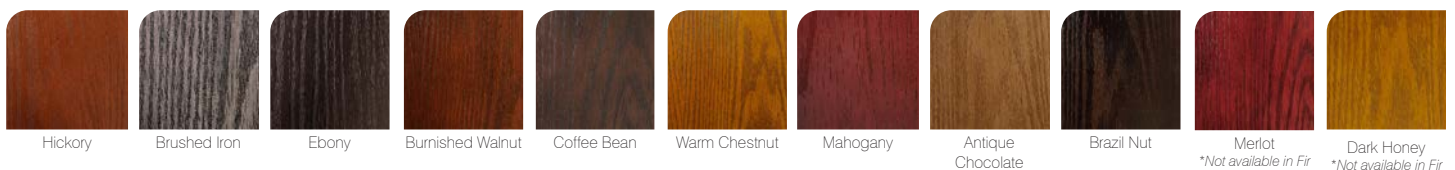

STAIN OPTIONS