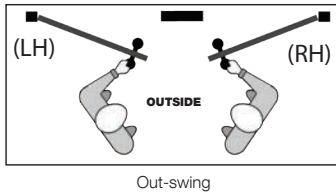

CONFIGURATION & HANDING