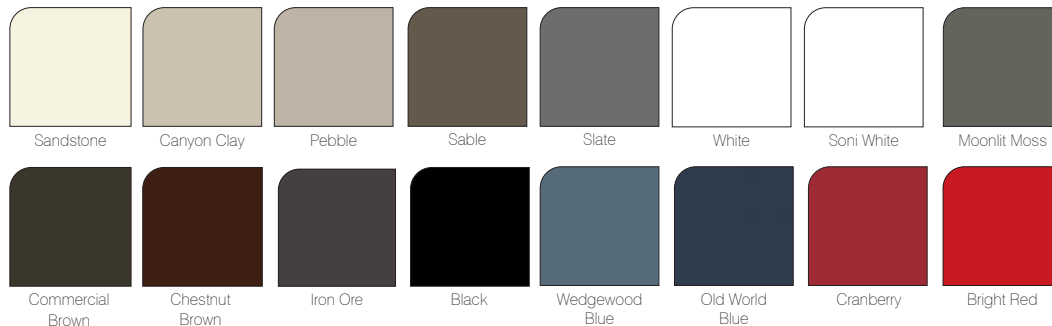

Painted Sliding Screens Available in:
Almond, Wicker, Canyon Clay, Sable, Bronze & Black.

PAINT OPTIONS

- Paint Door Interior/Exterior & Jambs one of 14 Colours
- Venting and Fan Tops Glass Frames are not available for painting