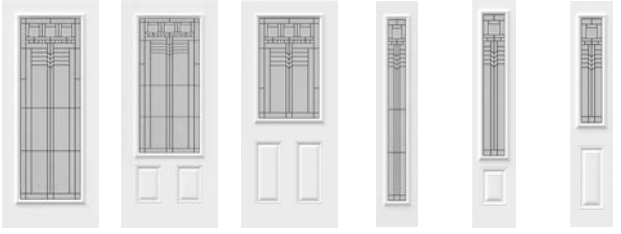

Polytech Door & Glass Options

Privacy Rating Scale

Caming Colours

OAK PARK -Privacy Rating 5/10

32" / 34" / 36" 32" / 34" / 36" 32" / 34" / 36" 10" / 12" / 14" 12" / 14" 12" / 14"

OF OT OH OSF OST OSH