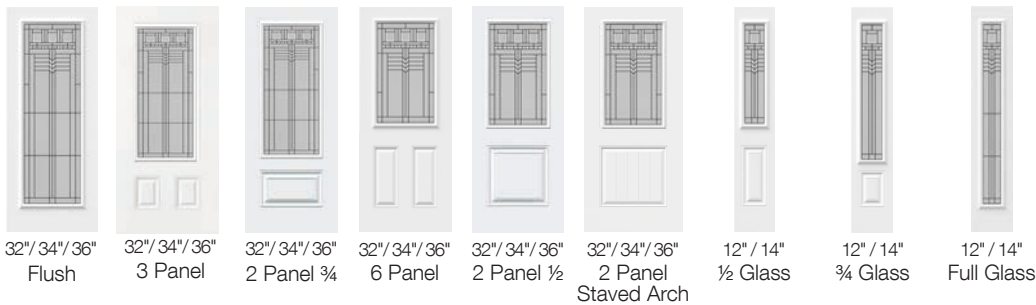

OAK PARK - Privacy Rating 5/10 - Patina Caming