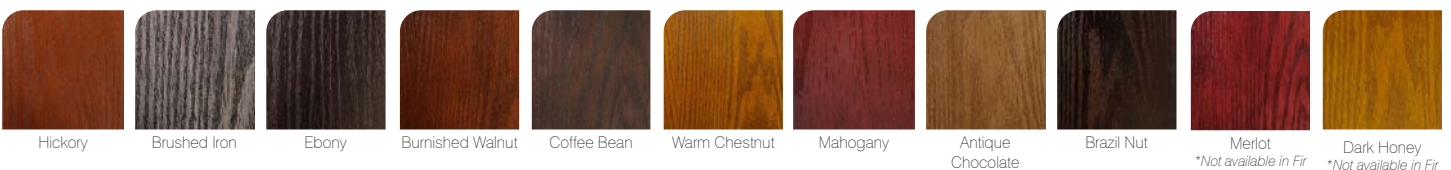

STAIN OPTIONS