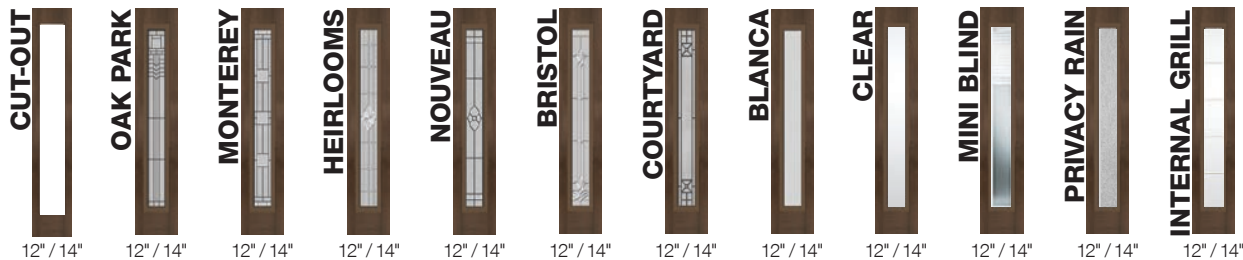

COURTYARD

32"/34"/36" Flush
 32"/34"/36" 2 Panel 3/4
 32"/34"/36" 6 Panel
 12"/14" Full Glass
 12"/14" 3/4 Glass
 12"/14" 1/2 Glass

Rustic Mahogany Fiberglass Door & Glass Options

SOLID PANEL

36" 1 Panel Plank Square Top
 36" 2 Panel Plank Arch Top
 36" 2 Panel Square Top
 36" 2 Panel Arch Top