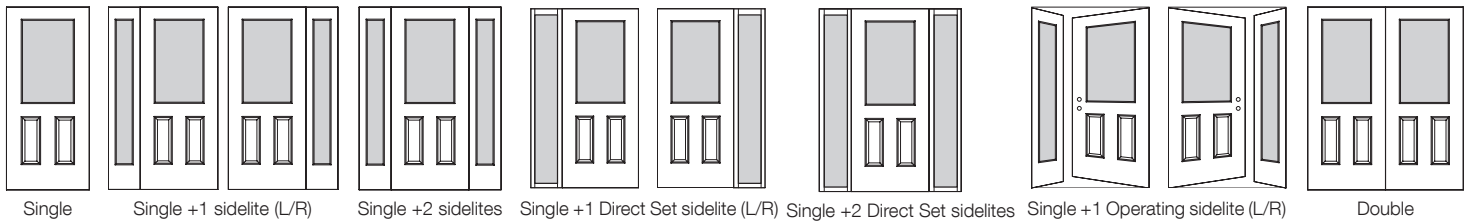

CONFIGURATIONS