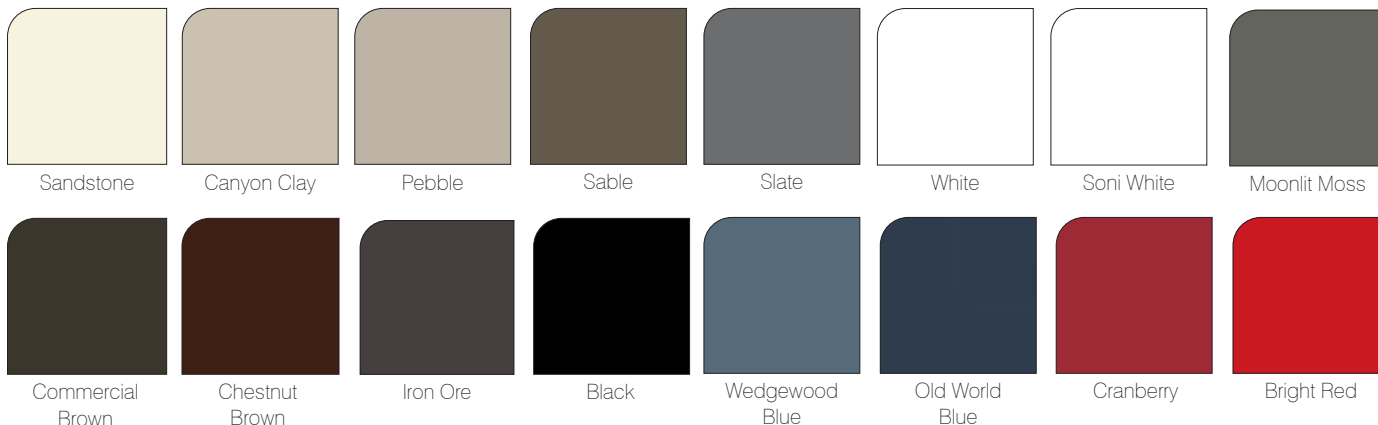

PAINT OPTIONS

- Paint Door Interior/Exterior & Jambs one of 15 Colours
- Venting and Fan Tops Glass Frames are not available for painting