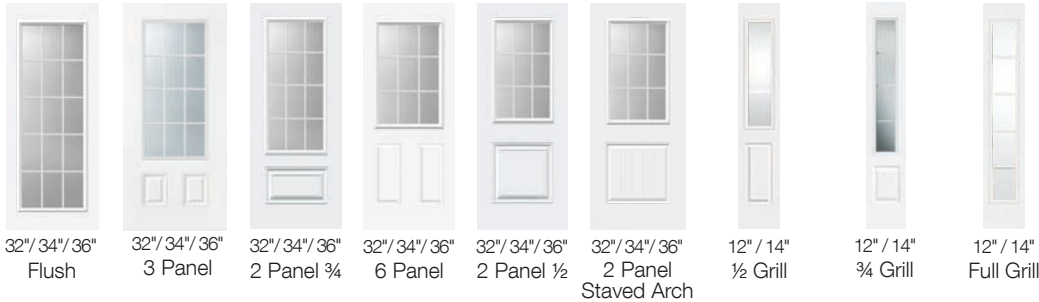

CUT-OUT

CLEAR GLASS

MINI BLIND

INTERNAL GRILL

Harbour Craft Satin Smooth Fiberglass Door & Glass Options

Privacy Rating Scale

Caming Colours

Patina