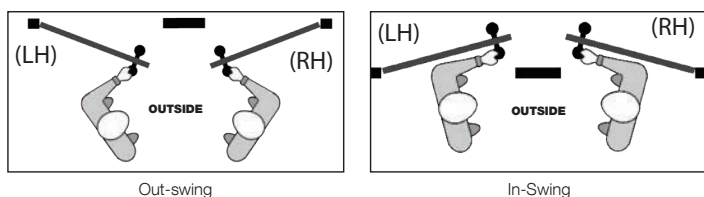

HINGES

- Standard ball bearing hinges. Self closing option available
- Available in Satin Nickel, Matte Black, Stainless Steel

SLIDING SCREENS

- Available on double doors only.

CONFIGURATIONS

HANDING OPTIONS