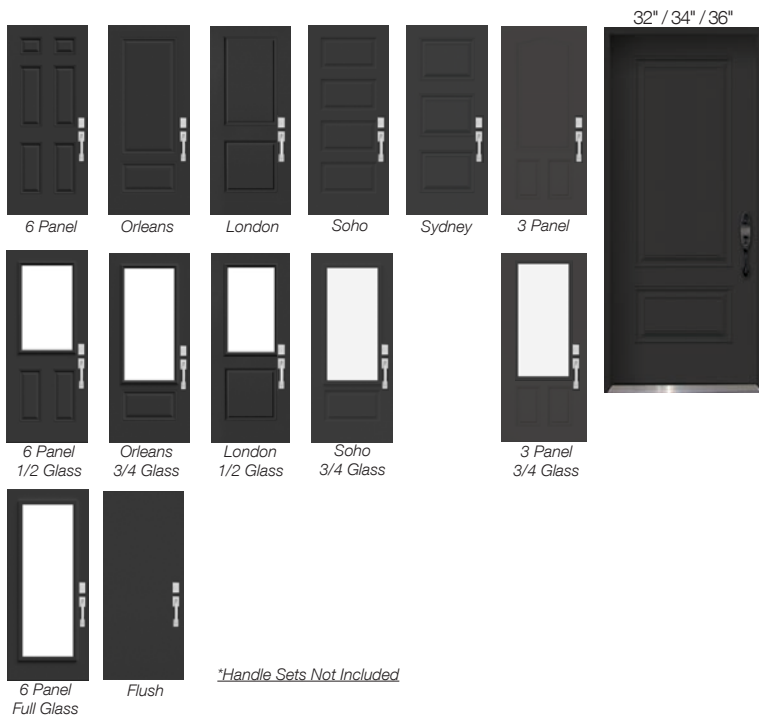

Polytech -Black & White Door Pricing

- NAFS Code Approved Prefinished Doors
- Exterior is a Prefinished Black coat with a White interior
- Priced like a no-charge paint job

PVC System - BLACK Ext\WHITE Int		W/2" BM
4-9/16"	$1,600	$1,850
6-9/16"	$1,675	$1,925
7-1/4"	$1,815	$2,065
9-1/4"	$1,955	$2,205

Black Vinyl System - BLACK Ext\WHITE Int		
4-9/16"	$2,050	$2,550
6-9/16"	$2,450	$2,950

OPTIONS AND UPGRADES		
Wheelchair Accessible Sill		$40
Multipoint Lock (Nickel or Bronze Finish)		$1300
Door Style Adder (All slab styles outside of 6P & 3P design)		$40
Non-Code Approved Cut Down (Max cut down 3")		$150
Self-Close Hinges (Black or Nickel)		$50
Black Hinges		N/C
Stainless Steel Hinges		$50
200° Door Viewer		$50
4-9/16" Systems Bronze Sill		$40
6-9/16" & 7-1/4" Systems Bronze Sill		$100

All doors come standard with black weatherstrip
A separate section is listed for doors to include brickmould
The inactive door in double door systems will come standard with Cylinder Lock Prep
All BLACK ROCSOLID PVC JAMB systems with brickmould come with 2" brickmould
STANDARD DOOR PREP: All doors come with standard prep of cylinder lock and 1-5/8" deadbolt lock
Only 1 sill extension to be used per door system

Stock glass Options with Black Exterior and White Interior Glass Frame

ADD GLASS PRICE TO YOUR BASE CONFIGURATION PRICE FOR TOTAL LIST COST

- Pricing for 32"- 36" Sizes Only
- Other glass styles available as special order in Supplemental Black and White Glass book.

CLEAR (LOW-E)		MONTEREY		OAK PARK		SOLID DOOR	
CH	$340	YH	$1,290	OH	$1,175	$40 Upcharge in all Slab Styles outside of 6P & 3P Design	
CT	$455	YT	$1,685	OT	$1,850		
CF	$515	YF	$2,370	OF	$2,370		
MINI BLIND		PRIVACY RAIN		COURTYARD		CUT OUT	
MH	$870	RH	$500	UH	$1,425	All Cut Out without Glass add $25. (Not Code Approved)	
MT	$1,000	RT	$945	UT	$1,520		
MF	$1,100	RF	$845	UF	$1,855		
BLANCA		INTERNAL GRILL		NOUVEAU		VENTING	
LH	$605	GH	$760	NH	$785	VH (Q470)	$710
LT	$970	GT	$965	NT	$1,255	VG (Q470 Sand)	$900
LF	$1,095	GF	$1,230	NF	$1,495