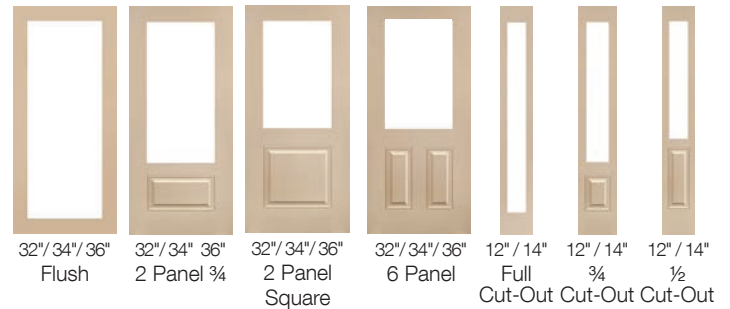

Harbour Craft RiftCut Fiberglass Door & Glass Options

Privacy Rating Scale

SOLID PANEL

CUT OUT

CLEAR GLASS

MINI BLIND

PRIVACY RAIN -Privacy Rating 9/10

INTERNAL GRILL