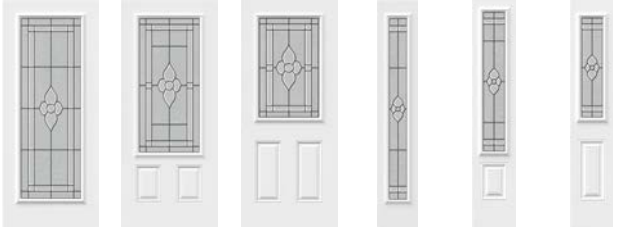

NOUVEAU -Privacy Rating 6/10

32" / 34" / 36" 32" / 34" / 36" 32" / 34" / 36" 10" / 12" / 14" 12" / 14" 12" / 14"

NF NT NH NSF NST NSH