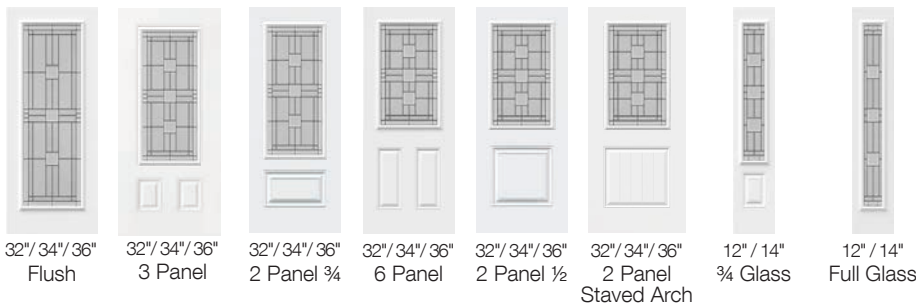

MONTEREY - Privacy Rating 7/10 - Patina Caming